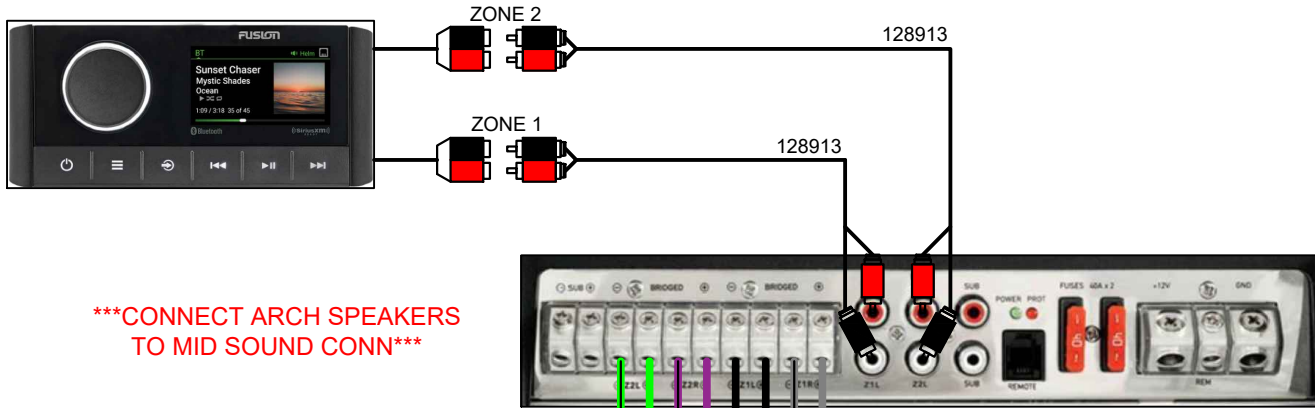

GOLDPLUS4

*****CONNECT ARCH SPEAKERS TO MID SOUND CONN*****

CAT/CAS 4 SPKR + 2 ARCH (NO CANS)
RA-670, 5CH AMP, 6 XS SPEAKERS

COVERS ALL CAT/CAS EXCEPT VRL & VRB
COVERS ALL CTP/CSP EXCEPT ELW & VRB

(FOR 6 SPKR BOATS ONLY, ALL ELSE NEED HP OR PREMIUM SOUND)