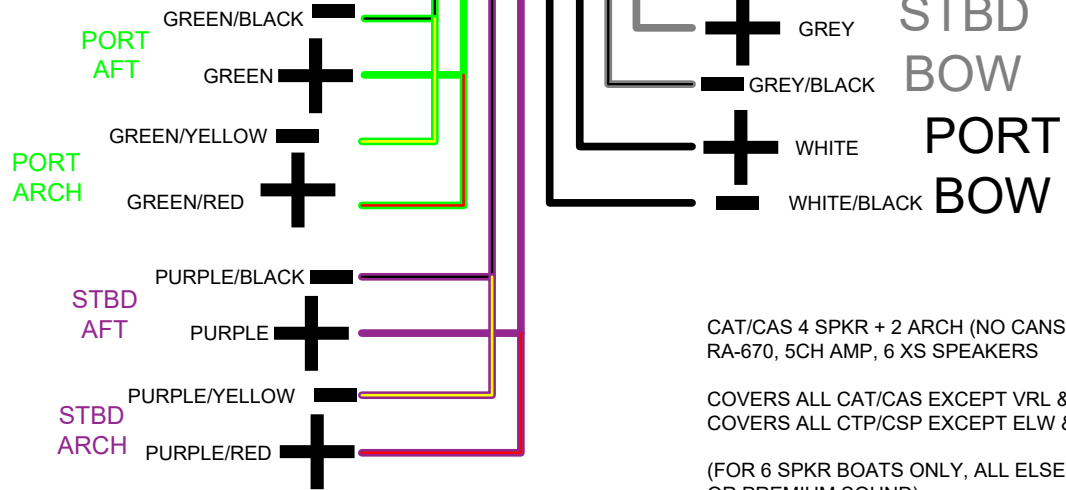

GOLDPLUS4

*****CONNECT ARCH SPEAKERS TO MID SOUND CONN*****

CAT/CAS 4 SPKR + 2 ARCH (NO CANS)
RA-670, 5CH AMP, 6 XS SPEAKERS

COVERS ALL CAT/CAS EXCEPT VRL & VRB
COVERS ALL CTP/CSP EXCEPT ELW & VRB

(FOR 6 SPKR BOATS ONLY, ALL ELSE NEED HP OR PREMIUM SOUND)

129284 - 6 SPKR SOUND HRNS 2

129364 - SM80 6 SPKR SOUND HRNS 2