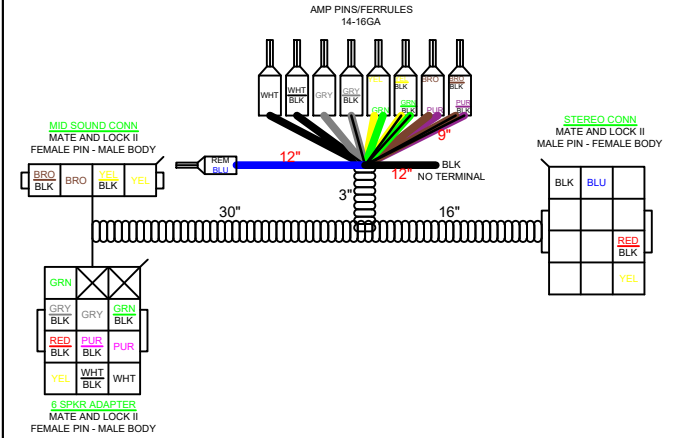

GOLDPLUS4

*****CONNECT ARCH SPEAKERS TO MID SOUND CONN*****

CAT/CAS 4 SPKR + 2 ARCH (NO CANS)
RA-670, 5CH AMP, 6 XS SPEAKERS

COVERS ALL CAT/CAS EXCEPT VRL & VRB
COVERS ALL CTP/CSP EXCEPT ELW & VRB

(FOR 6 SPKR BOATS ONLY, ALL ELSE NEED HP OR PREMIUM SOUND)

129284 - 6 SPKR SOUND HRNS 2

129364 - SM80 6 SPKR SOUND HRNS 2