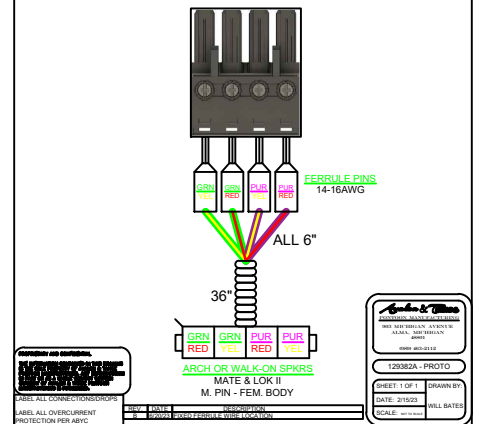

GOLDPLUS4MY24

ENTFS UPPER DECK CONSOLE BOATS ONLY
RA670, 8 XS SPEAKERS, 6CH AMP

ZONE 1
PREMIUM RCA 128923

ZONE 2
PREMIUM RCA 128923

ZONE 3
PREMIUM RCA 128923

6CH APOLLO
128963

129382A - APOLLO ARCH & WALK-ON HRNS MY24 INTEGRATED ARCH & WALK-ON SPEAKERS ONLY

129364A - APOLLO SOUND HRNS 6 MY24