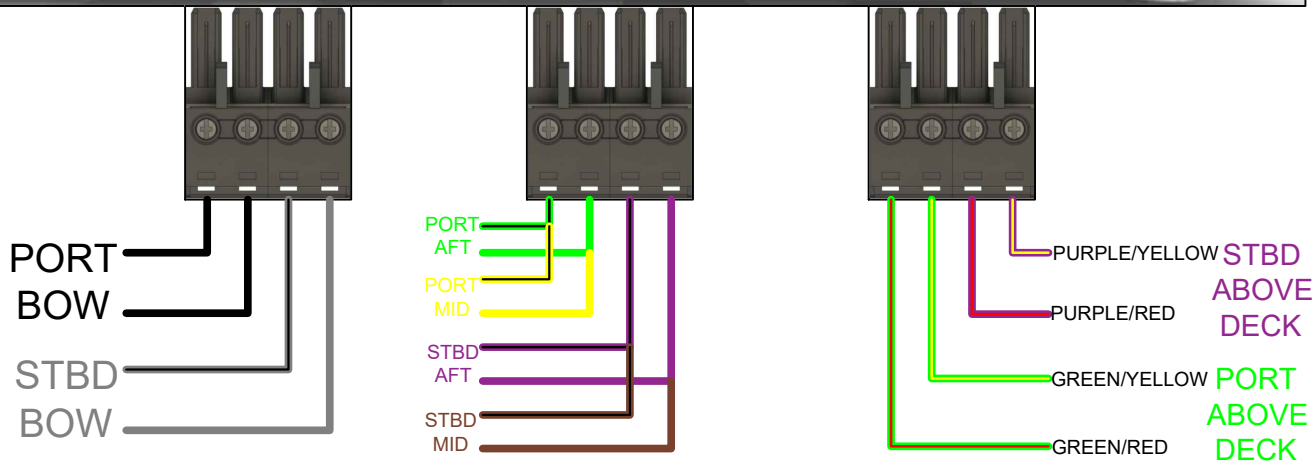

GOLDPLUS4MY24

ENTFS UPPER DECK CONSOLE BOATS ONLY
RA670, 8 XS SPEAKERS, 6CH AMP

ZONE 1
PREMIUM RCA 128923

ZONE 2
PREMIUM RCA 128923

ZONE 3
PREMIUM RCA 128923

6CH APOLLO
128963

129382A - APOLLO ARCH & WALK-ON HRNS MY24 INTEGRATED ARCH & WALK-ON SPEAKERS ONLY

129364A - APOLLO SOUND HRNS 6 MY24