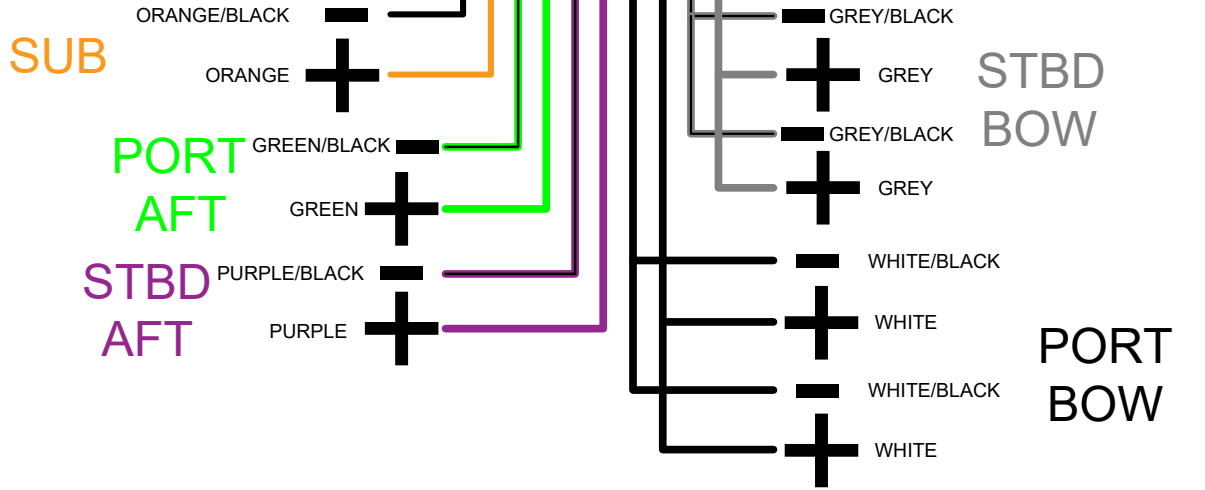

HPSOUND1LVL8

MBB VIPER

129283 - 6 SPKR SOUND HRNS 1

LSZ: ALL EXCEPT VRL
CAT: CRU, CRUFS, QL, RL, ENT, RJ, QF, RF, EL, VRB
CTP: CRU, QL, RL, ENT, RJ, VRB
NO VRL, CTP, ELW, ENTFS OR VRB

129342 - FUSION SG SUBWOOFER SHORT HRNS

129343 - FUSION SG SUBWOOFER LONG HRNS