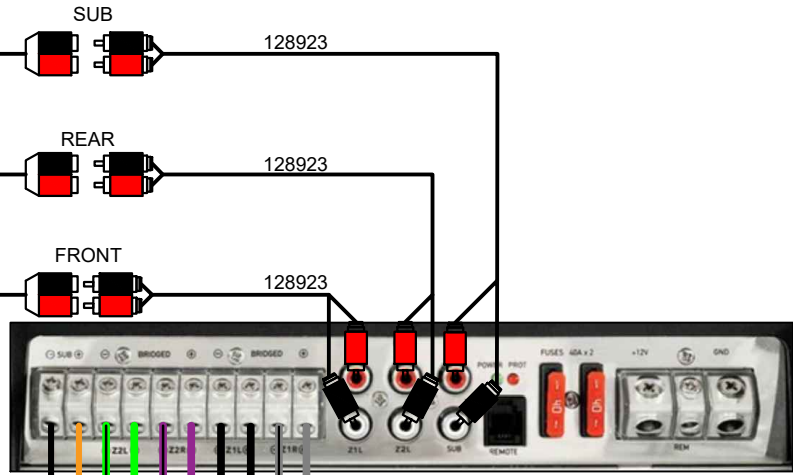

HPSOUND1LVL8

MBB VIPER

129283 - 6 SPKR SOUND HRNS 1

LSZ: ALL EXCEPT VRL
CAT: CRU, CRUFS, QL, RL, ENT, RJ, QF, RF, EL, VRB
CTP: CRU, QL, RL, ENT, RJ, VRB
NO VRL, CTP, ELW, ENTFS OR VRB

129342 - FUSION SG SUBWOOFER SHORT HRNS

129343 - FUSION SG SUBWOOFER LONG HRNS