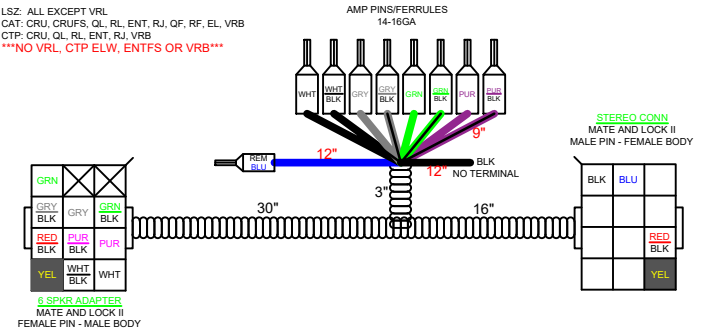

HPSOUND1LVL8

MBB VIPER

129283 - 6 SPKR SOUND HRNS 1

LSZ: ALL EXCEPT VRL
CAT: CRU, CRUFS, QL, RL, ENT, RJ, QF, RF, EL, VRB
CTP: CRU, QL, RL, ENT, RJ, VRB
NO VRL, CTP, ELW, ENTFS OR VRB

129342 - FUSION SG SUBWOOFER SHORT HRNS

129343 - FUSION SG SUBWOOFER LONG HRNS