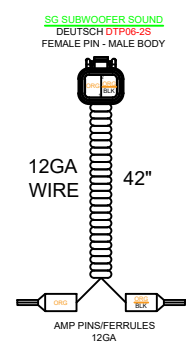

HPSOUND1LVL8

MBB VIPER

129283 - 6 SPKR SOUND HRNS 1

LSZ: ALL EXCEPT VRL
CAT: CRU, CRUFS, QL, RL, ENT, RJ, QF, RF, EL, VRB
CTP: CRU, QL, RL, ENT, RJ, VRB
NO VRL, CTP, ELW, ENTFS OR VRB

129342 - FUSION SG SUBWOOFER SHORT HRNS

129343 - FUSION SG SUBWOOFER LONG HRNS