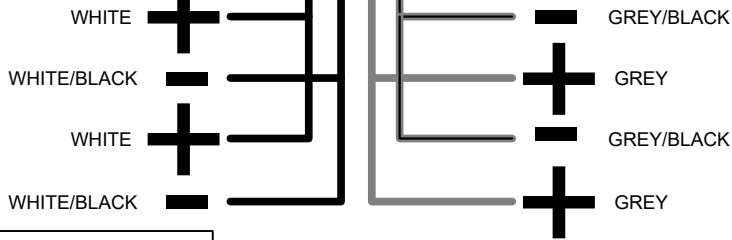

HPSOUND1MY23

ALL MODELS & FLOORPLANS EXCEPT VRL

ALL CTP/CSP FLOORPLANS EXCEPT ELW, QLW, VRB, ENTFS, CRUFS

RA670, 6 XS SPEAKERS, XS SUBWOOFER, 6CH AMP

PORT
BOW

STBD
BOW