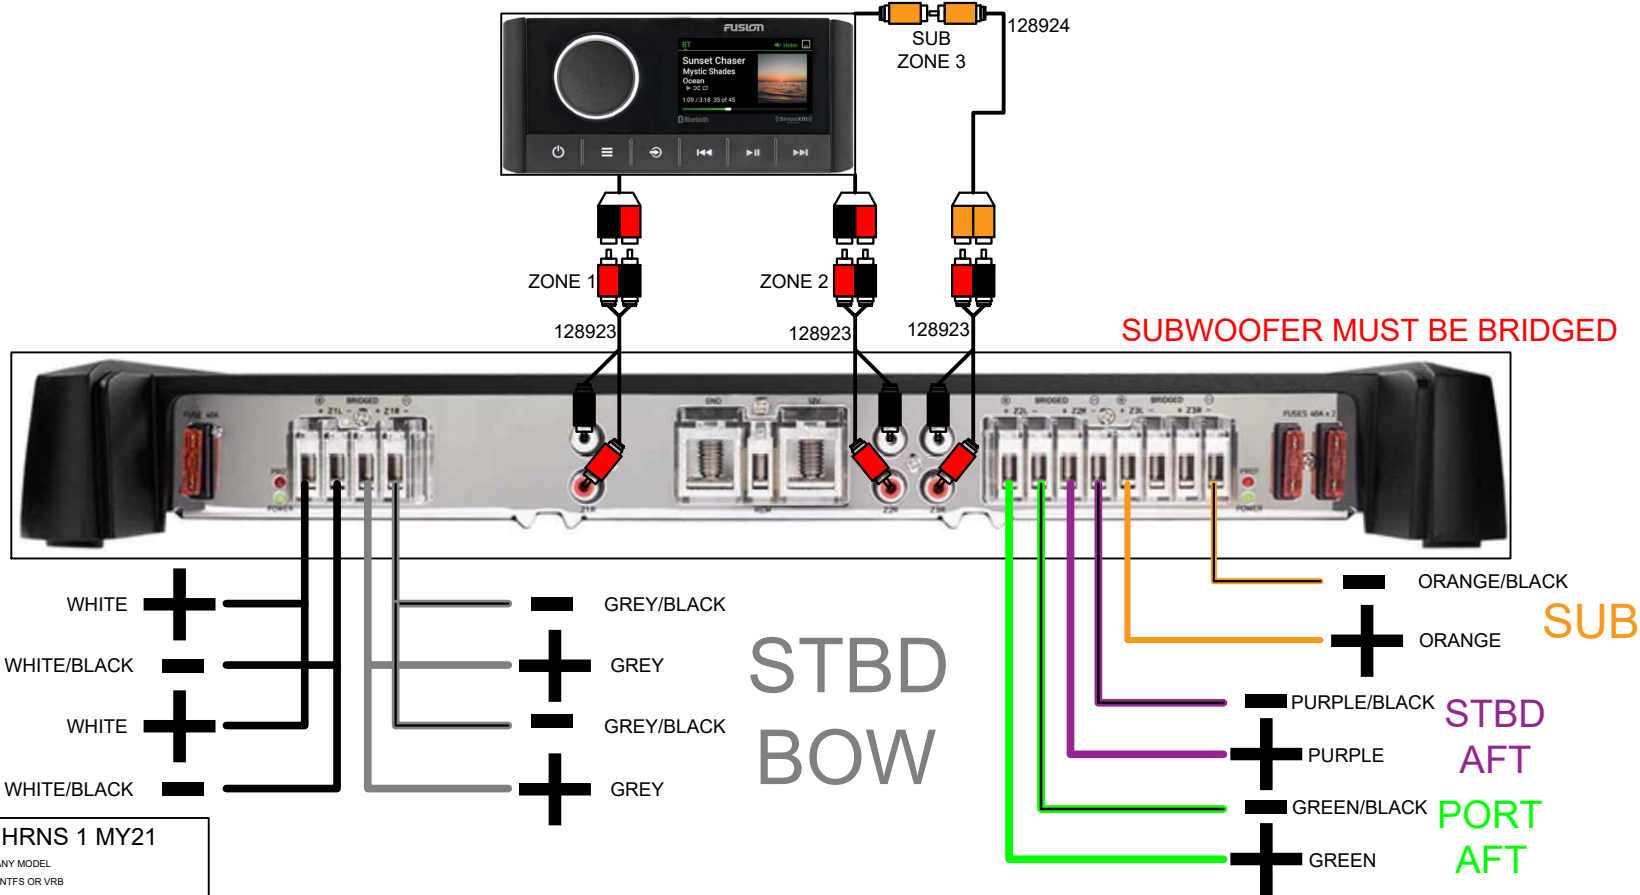

HPSOUND1MY23

ALL MODELS & FLOORPLANS EXCEPT VRL

ALL CTP/CSP FLOORPLANS EXCEPT ELW, QLW, VRB, ENTFS, CRUFS

RA670, 6 XS SPEAKERS, XS SUBWOOFER, 6CH AMP

PORT
BOW

STBD
BOW