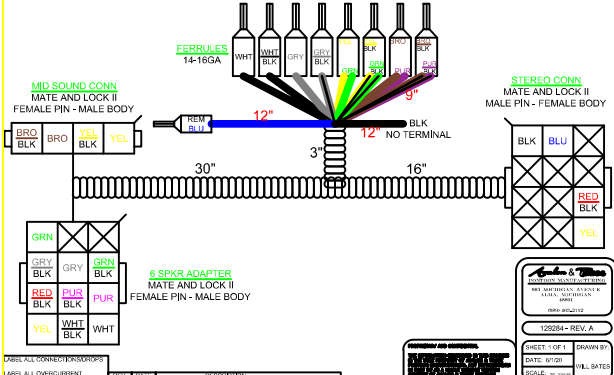

HPSOUND2MY23

FOR CAT/CAS QF & VRL, CTP/CSP ELW, QLW & VRB
RA670, 6 XS SPEAKERS, XS SUBWOOFER, 6CH AMP

SUBWOOFER MUST BE BRIDGED

129340 - ELW MID SOUND HARNESS

129284 - SOUND HRNS 2 MY21

NOT FOR SM80/LVL9/LVL10

129343 - LONG SUBWOOFER HRNS
2 PIECE HARNESS

129342 - SHORT SUBWOOFER HRNS