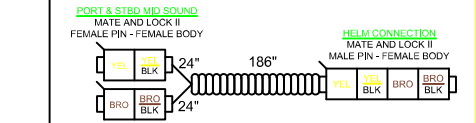

HPSOUND2MY23

FOR CAT/CAS QF & VRL, CTP/CSP ELW, QLW & VRB
RA670, 6 XS SPEAKERS, XS SUBWOOFER, 6CH AMP

SUBWOOFER MUST BE BRIDGED

129340 - ELW MID SOUND HARNESS

129284 - SOUND HRNS 2 MY21

NOT FOR SM80/LVL9/LVL10

129343 - LONG SUBWOOFER HRNS
2 PIECE HARNESS

129342 - SHORT SUBWOOFER HRNS