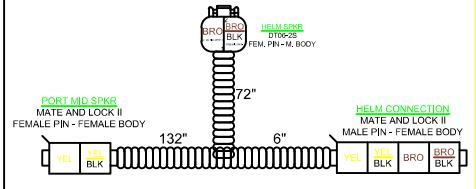

HPSOUND2MY23

FOR CAT/CAS QF & VRL, CTP/CSP ELW, QLW & VRB
RA670, 6 XS SPEAKERS, XS SUBWOOFER, 6CH AMP

SUBWOOFER MUST BE BRIDGED

129340 - ELW MID SOUND HARNESS

129284 - SOUND HRNS 2 MY21

NOT FOR SM80/LVL9/LVL10

129343 - LONG SUBWOOFER HRNS
2 PIECE HARNESS

129342 - SHORT SUBWOOFER HRNS