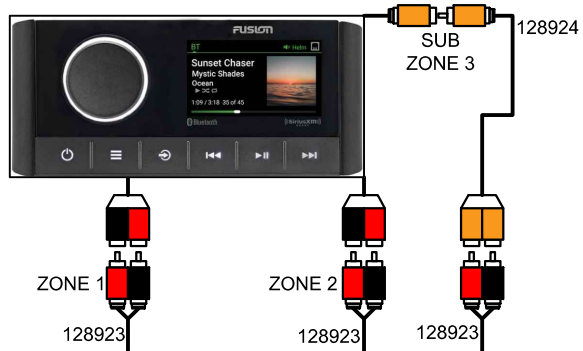

HPSOUND2MY23

FOR CAT/CAS QF & VRL, CTP/CSP ELW, QLW & VRB
RA670, 6 XS SPEAKERS, XS SUBWOOFER, 6CH AMP

SUBWOOFER MUST BE BRIDGED

129340 - ELW MID SOUND HARNESS

129284 - SOUND HRNS 2 MY21

NOT FOR SM80/LVL9/LVL10