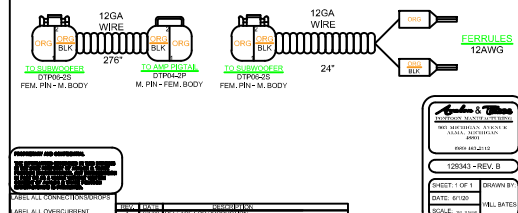

HPSOUND2MY23

FOR CAT/CAS QF & VRL, CTP/CSP ELW, QLW & VRB
RA670, 6 XS SPEAKERS, XS SUBWOOFER, 6CH AMP

SUBWOOFER MUST BE BRIDGED

129340 - ELW MID SOUND HARNESS

129284 - SOUND HRNS 2 MY21

NOT FOR SM80/LVL9/LVL10

129343 - LONG SUBWOOFER HRNS
2 PIECE HARNESS

129342 - SHORT SUBWOOFER HRNS