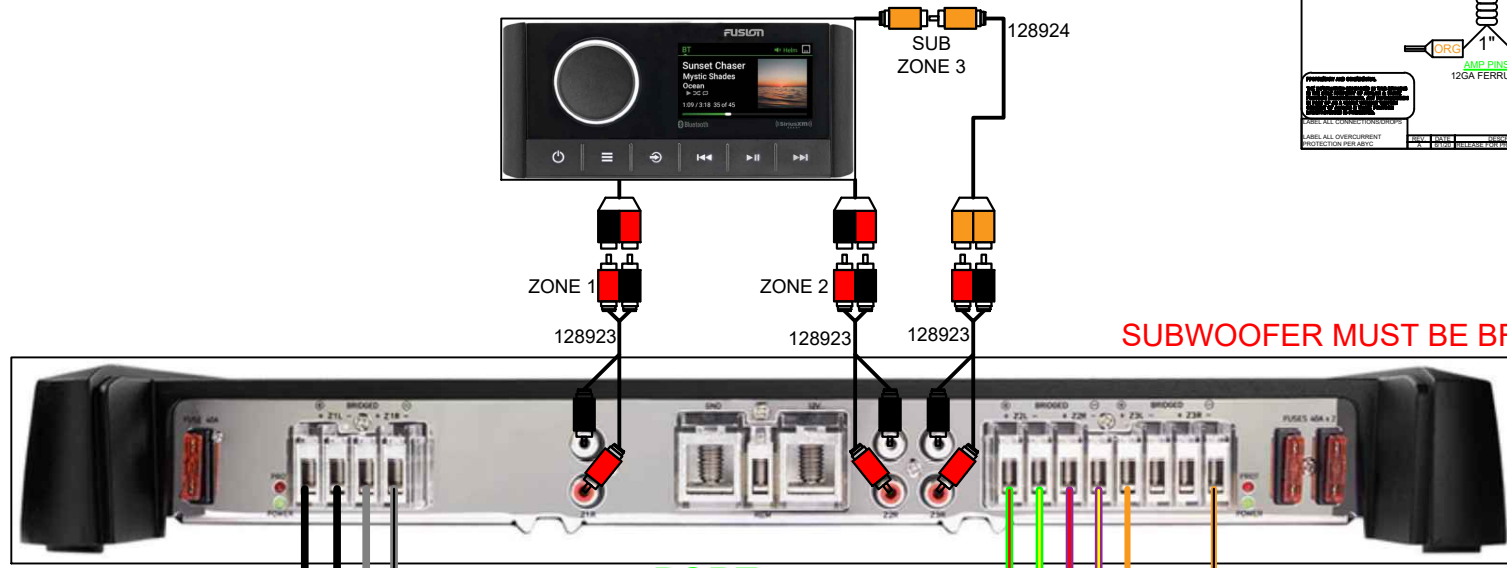

HPSOUND3MY23

FOR CTP/CSP ENTFS & CRUFS ONLY

RA670, 6 XS SPEAKERS, XS SUBWOOFER, 6CH AMP

SUBWOOFER MUST BE BRIDGED