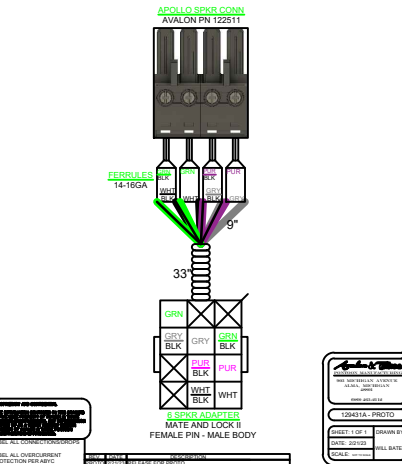

HPSOUND3MY24

FOR CTP/CSP ENTFS & CRUFS ONLY

RA670, 6 XS SPEAKERS, XS SUBWOOFER, 6CH AMP

129382A - APOLLO ARCH & WALK-ON HRNS MY24
INTEGRATED ARCH & WALK-ON SPEAKERS ONLY

129431A - APOLLO SOUND HRNS 6 MY24

129342 - SHORT SUBWOOFER HRNS

129343 - LONG SUBWOOFER HRNS 2 PIECE HARNESS