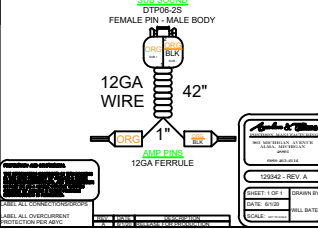

HPSOUND3MY24

FOR CTP/CSP ENTFS & CRUFS ONLY

RA670, 6 XS SPEAKERS, XS SUBWOOFER, 6CH AMP

129382A - APOLLO ARCH & WALK-ON HRNS MY24
INTEGRATED ARCH & WALK-ON SPEAKERS ONLY

129431A - APOLLO SOUND HRNS 6 MY24

129342 - SHORT SUBWOOFER HRNS

129343 - LONG SUBWOOFER HRNS 2 PIECE HARNESS