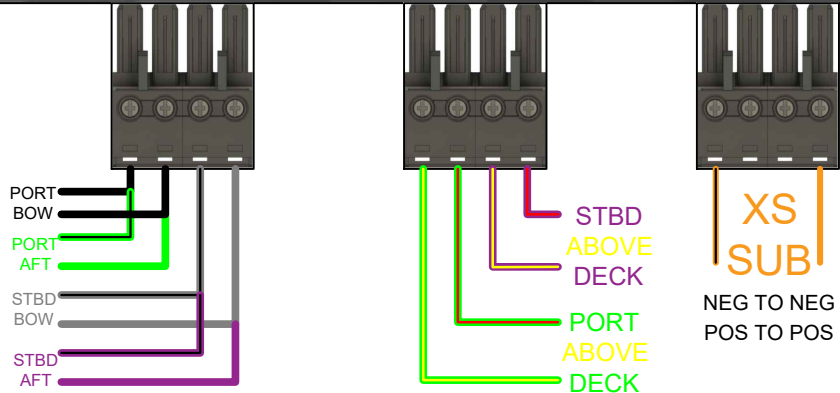

HPSOUND3MY24

FOR CTP/CSP ENTFS & CRUFS ONLY

RA670, 6 XS SPEAKERS, XS SUBWOOFER, 6CH AMP

129382A - APOLLO ARCH & WALK-ON HRNS MY24
INTEGRATED ARCH & WALK-ON SPEAKERS ONLY

129431A - APOLLO SOUND HRNS 6 MY24

129342 - SHORT SUBWOOFER HRNS

129343 - LONG SUBWOOFER HRNS 2 PIECE HARNESS