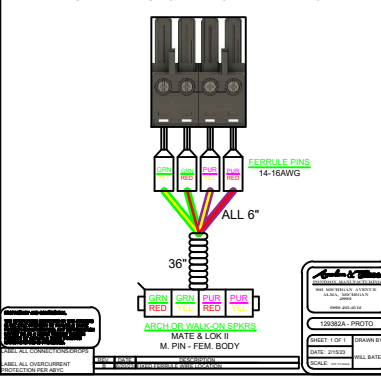

HPSOUND3MY24

FOR CTP/CSP ENTFS & CRUFS ONLY

RA670, 6 XS SPEAKERS, XS SUBWOOFER, 6CH AMP

129382A - APOLLO ARCH & WALK-ON HRNS MY24
INTEGRATED ARCH & WALK-ON SPEAKERS ONLY

129431A - APOLLO SOUND HRNS 6 MY24

129342 - SHORT SUBWOOFER HRNS

129343 - LONG SUBWOOFER HRNS 2 PIECE HARNESS