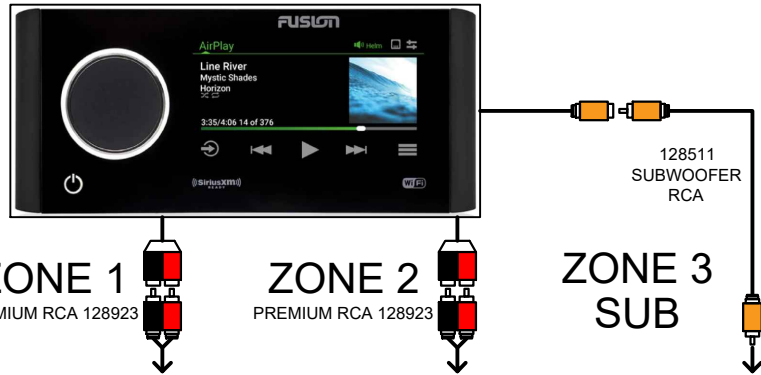

HPSOUND3MY24

FOR CTP/CSP ENTFS & CRUFS ONLY

RA670, 6 XS SPEAKERS, XS SUBWOOFER, 6CH AMP

129382A - APOLLO ARCH & WALK-ON HRNS MY24
INTEGRATED ARCH & WALK-ON SPEAKERS ONLY

129431A - APOLLO SOUND HRNS 6 MY24