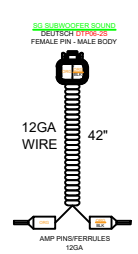

129342 - FUSION SG SUBWOOFER SHORT HRNS