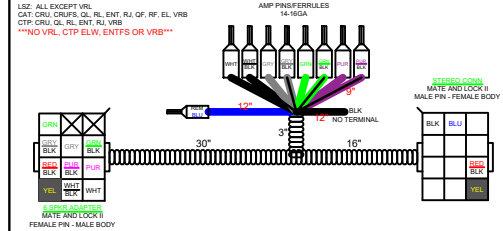

129283 - 6 SPKR SOUND HRNS 1