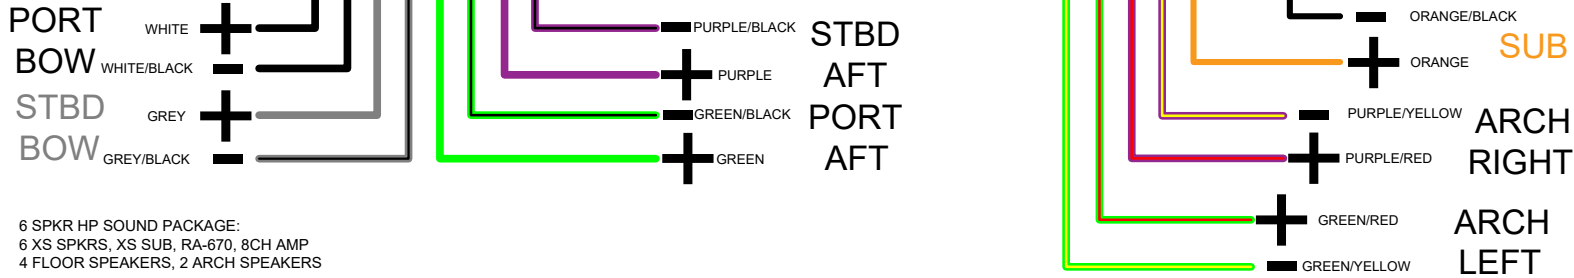

HPSOUND4

4 SPKR + 2 ARCH

6 SPKR HP SOUND PACKAGE:
6 XS SPKRS, XS SUB, RA-670, 8CH AMP
4 FLOOR SPEAKERS, 2 ARCH SPEAKERS