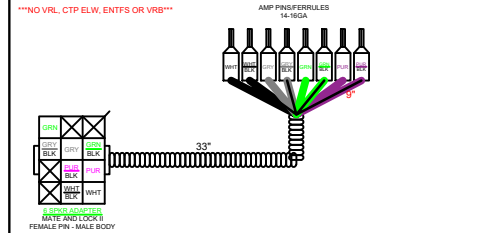

129285 6 SPKR SOUND HRNS SM80

NO VRL, CTP, ELW, ENTFS OR VRB

129342 - FUSION SG SUBWOOFER SHORT HRNS

129343 - FUSION SG SUBWOOFER LONG HRNS

?????- ARCH & WALK-ON SPKR AMP HRNS