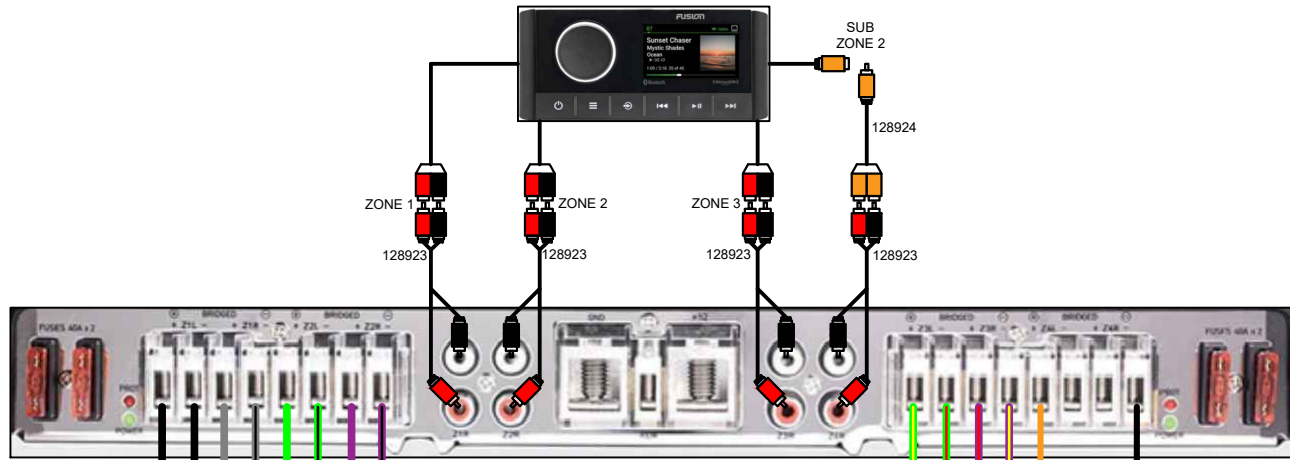

HPSOUND4

4 SPKR + 2 ARCH

6 SPKR HP SOUND PACKAGE:
6 XS SPKRS, XS SUB, RA-670, 8CH AMP
4 FLOOR SPEAKERS, 2 ARCH SPEAKERS