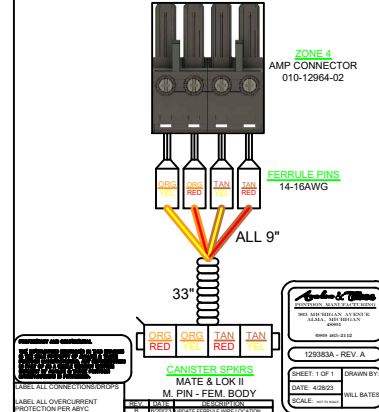

HPSOUND4MY24

FOR HP SOUND BOATS WITH 4 DECK LEVEL SPEAKERS, EX/SPORT ARCH & 2 XS CAN SPEAKERS
 RA670, 4 XS SPEAKERS, 2 XS CANS, XS SUBWOOFER, 6CH AMP

6CH APOLLO
128963

ZONE 1
PREMIUM RCA 128923

ZONE 2
PREMIUM RCA 128923

ZONE 3
SUB

APOLLO SPKR CONN
AVALON PN 122511

129383A - APOLLO CAN SPKR HRNS MY24

129342 - SHORT SUBWOOFER HRNS

129343 - LONG SUBWOOFER HRNS

129431A - APOLLO SOUND HRNS 3 MY24