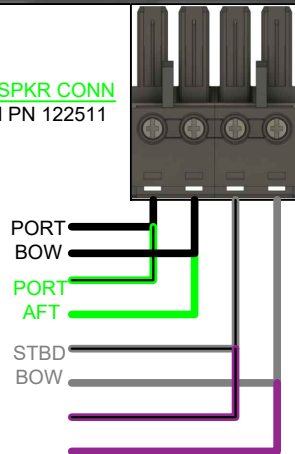

HPSOUND4MY24

FOR HP SOUND BOATS WITH 4 DECK LEVEL SPEAKERS, EX/SPORT ARCH & 2 XS CAN SPEAKERS
 RA670, 4 XS SPEAKERS, 2 XS CANS, XS SUBWOOFER, 6CH AMP

6CH APOLLO
128963

ZONE 1
PREMIUM RCA 128923

ZONE 2
PREMIUM RCA 128923

ZONE 3
SUB

APOLLO SPKR CONN
AVALON PN 122511

129383A - APOLLO CAN SPKR HRNS MY24

129342 - SHORT SUBWOOFER HRNS

129343 - LONG SUBWOOFER HRNS

129431A - APOLLO SOUND HRNS 3 MY24