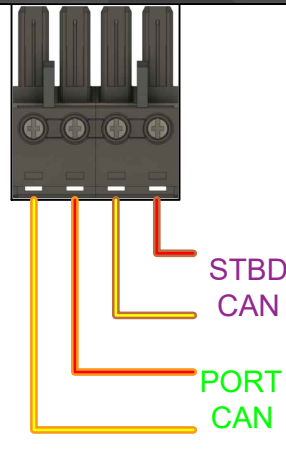

HPSOUND4MY24

FOR HP SOUND BOATS WITH 4 DECK LEVEL SPEAKERS, EX/SPORT ARCH & 2 XS CAN SPEAKERS
 RA670, 4 XS SPEAKERS, 2 XS CANS, XS SUBWOOFER, 6CH AMP

6CH APOLLO
128963

ZONE 1
PREMIUM RCA 128923

ZONE 2
PREMIUM RCA 128923

ZONE 3
SUB

APOLLO SPKR CONN
AVALON PN 122511

129383A - APOLLO CAN SPKR HRNS MY24

129342 - SHORT SUBWOOFER HRNS

129343 - LONG SUBWOOFER HRNS

129431A - APOLLO SOUND HRNS 3 MY24