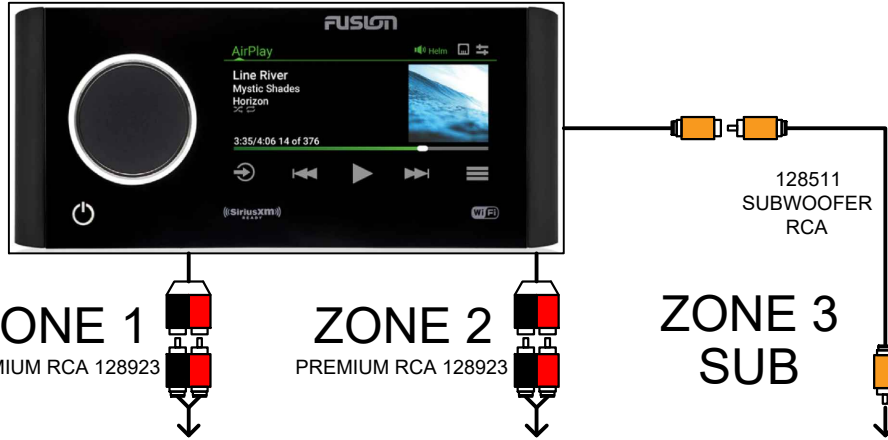

HPSOUND4MY24

FOR HP SOUND BOATS WITH 4 DECK LEVEL SPEAKERS, EX/SPORT ARCH & 2 XS CAN SPEAKERS
 RA670, 4 XS SPEAKERS, 2 XS CANS, XS SUBWOOFER, 6CH AMP

6CH APOLLO
128963

ZONE 1
PREMIUM RCA 128923

ZONE 2
PREMIUM RCA 128923

ZONE 3
SUB

APOLLO SPKR CONN
AVALON PN 122511

129383A - APOLLO CAN SPKR HRNS MY24

129342 - SHORT SUBWOOFER HRNS

129343 - LONG SUBWOOFER HRNS

129431A - APOLLO SOUND HRNS 3 MY24