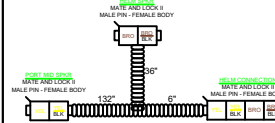

HPSOUND5

6 SPKR + 2 ARCH

129284 - 6 SPKR SOUND HRNS 2

129340 - ELW MID SOUND HARNESS

129281 - VRL MID SOUND HARNESS

?????- ARCH & WALK-ON SPKR AMP HRNS

129364 - SM80 6 SPKR SOUND HRNS 2

129342 - FUSION SG SUBWOOFER SHORT HRNS