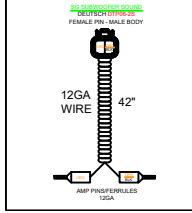

HPSOUND5

6 SPKR + 2 ARCH

129284 - 6 SPKR SOUND HRNS 2

129340 - ELW MID SOUND HARNESS

129281 - VRL MID SOUND HARNESS

?????- ARCH & WALK-ON SPKR AMP HRNS

129364 - SM80 6 SPKR SOUND HRNS 2

129342 - FUSION SG SUBWOOFER SHORT HRNS

129343 - FUSION SG SUBWOOFER LONG HRNS