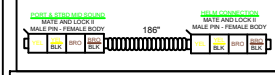

HPSOUND5

6 SPKR + 2 ARCH

129284 - 6 SPKR SOUND HRNS 2

129340 - ELW MID SOUND HARNESS

129281 - VRL MID SOUND HARNESS

?????- ARCH & WALK-ON SPKR AMP HRNS

129364 - SM80 6 SPKR SOUND HRNS 2

129342 - FUSION SG SUBWOOFER SHORT HRNS