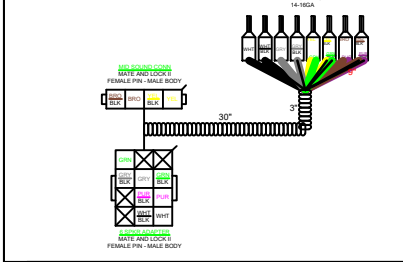

HPSOUND5

6 SPKR + 2 ARCH

129284 - 6 SPKR SOUND HRNS 2

129340 - ELW MID SOUND HARNESS

129281 - VRL MID SOUND HARNESS

?????- ARCH & WALK-ON SPKR AMP HRNS

129364 - SM80 6 SPKR SOUND HRNS 2

129342 - FUSION SG SUBWOOFER SHORT HRNS

129343 - FUSION SG SUBWOOFER LONG HRNS