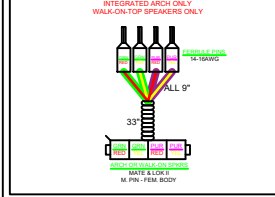

HPSOUND5

6 SPKR + 2 ARCH

129284 - 6 SPKR SOUND HRNS 2

129340 - ELW MID SOUND HARNESS

129281 - VRL MID SOUND HARNESS

?????- ARCH & WALK-ON SPKR AMP HRNS

129364 - SM80 6 SPKR SOUND HRNS 2

129342 - FUSION SG SUBWOOFER SHORT HRNS