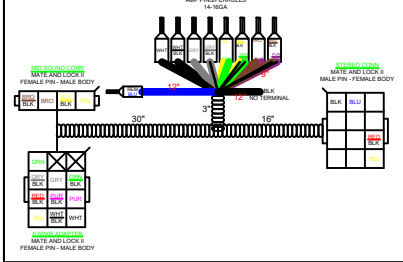

HPSOUND5

6 SPKR + 2 ARCH

129284 - 6 SPKR SOUND HRNS 2

129340 - ELW MID SOUND HARNESS

129281 - VRL MID SOUND HARNESS

?????- ARCH & WALK-ON SPKR AMP HRNS

129364 - SM80 6 SPKR SOUND HRNS 2

129342 - FUSION SG SUBWOOFER SHORT HRNS

129343 - FUSION SG SUBWOOFER LONG HRNS