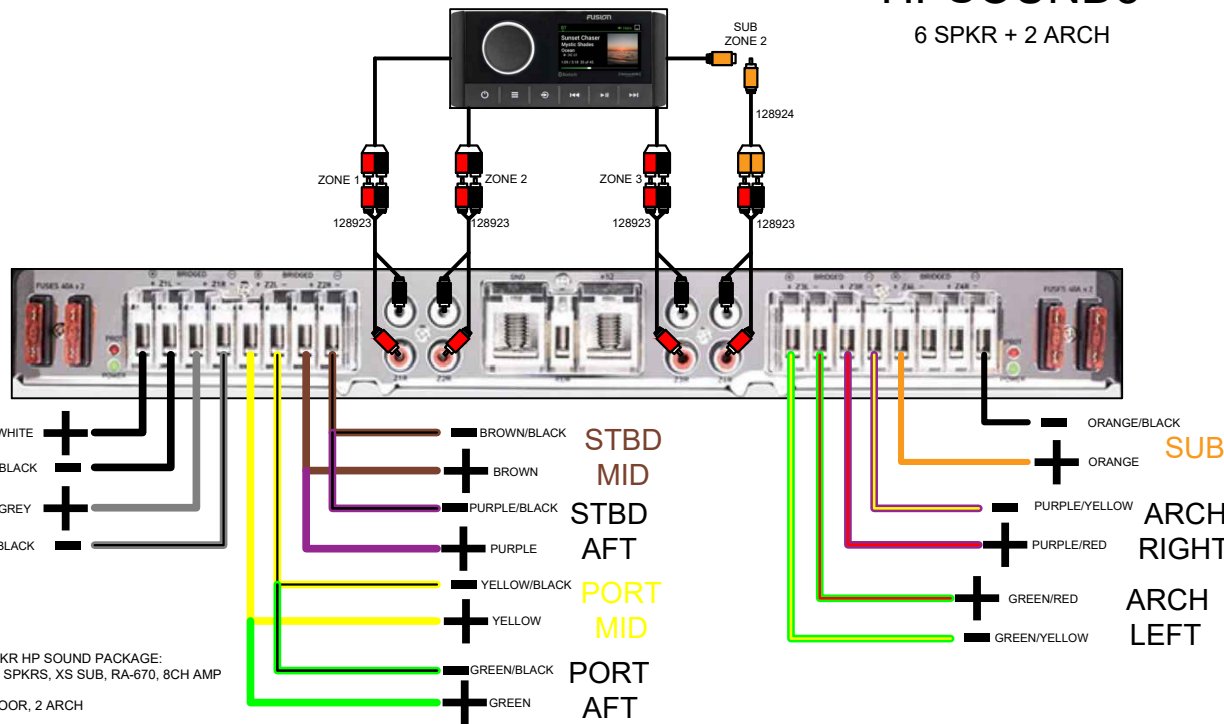

HPSOUND5

6 SPKR + 2 ARCH

129284 - 6 SPKR SOUND HRNS 2

129340 - ELW MID SOUND HARNESS

129281 - VRL MID SOUND HARNESS

?????- ARCH & WALK-ON SPKR AMP HRNS

129364 - SM80 6 SPKR SOUND HRNS 2

129342 - FUSION SG SUBWOOFER SHORT HRNS

129343 - FUSION SG SUBWOOFER LONG HRNS