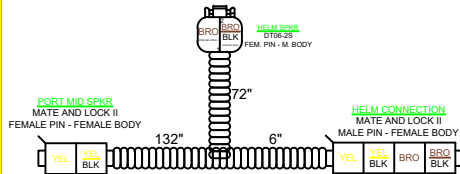

# HPSOUND5MY23

FOR HP SOUND BOATS WITH 6 DECK LEVEL SPEAKERS & 2 INTEGRATED ARCH SPEAKERS

RA670, 8 XS SPEAKERS, XS SUBWOOFER, 6CH AMP

129281 - VRL & PLAT VRB MID SOUND HARNESS

129340 - ELW MID SOUND HARNESS

129342 - SHORT SUBWOOFER HRNS

**SUBWOOFER MUST BE BRIDGED**

129343 - LONG SUBWOOFER HRNS 2 PIECE HARNESS

129433 - SM80/LVL9/LVL10 HPSOUND5 HRNS MY22

129432 - HPSOUND5 HRNS MY22