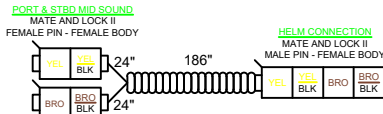

# HPSOUND5MY23

FOR HP SOUND BOATS WITH 6 DECK LEVEL SPEAKERS & 2 INTEGRATED ARCH SPEAKERS

RA670, 8 XS SPEAKERS, XS SUBWOOFER, 6CH AMP

129281 - VRL & PLAT VRB MID SOUND HARNESS

129340 - ELW MID SOUND HARNESS

129342 - SHORT SUBWOOFER HRNS

**SUBWOOFER MUST BE BRIDGED**

129343 - LONG SUBWOOFER HRNS 2 PIECE HARNESS

129433 - SM80/LVL9/LVL10 HPSOUND5 HRNS MY22

129432 - HPSOUND5 HRNS MY22