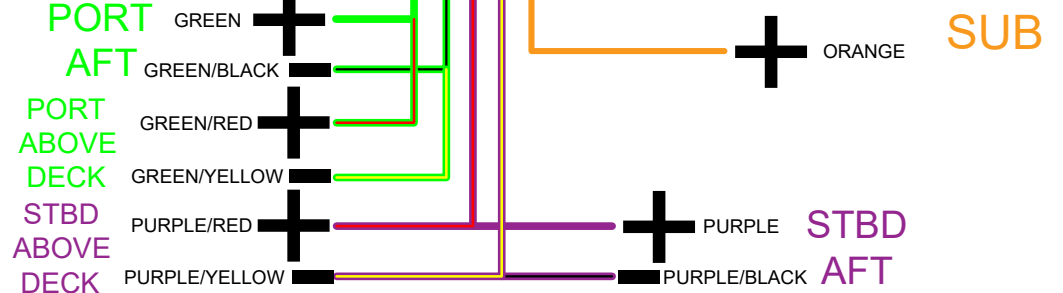

# HPSOUND5MY23

FOR HP SOUND BOATS WITH 6 DECK LEVEL SPEAKERS & 2 INTEGRATED ARCH SPEAKERS

RA670, 8 XS SPEAKERS, XS SUBWOOFER, 6CH AMP

129281 - VRL & PLAT VRB MID SOUND HARNESS

129340 - ELW MID SOUND HARNESS

129342 - SHORT SUBWOOFER HRNS

**SUBWOOFER MUST BE BRIDGED**

129343 - LONG SUBWOOFER HRNS 2 PIECE HARNESS

129433 - SM80/LVL9/LVL10 HPSOUND5 HRNS MY22

129432 - HPSOUND5 HRNS MY22