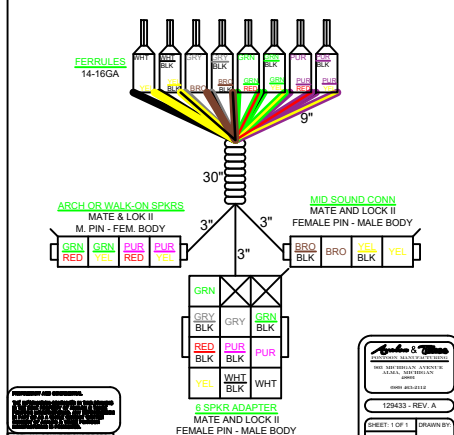

# HPSOUND5MY23

FOR HP SOUND BOATS WITH 6 DECK LEVEL SPEAKERS & 2 INTEGRATED ARCH SPEAKERS

RA670, 8 XS SPEAKERS, XS SUBWOOFER, 6CH AMP

129281 - VRL & PLAT VRB MID SOUND HARNESS

129340 - ELW MID SOUND HARNESS

129342 - SHORT SUBWOOFER HRNS

**SUBWOOFER MUST BE BRIDGED**

129343 - LONG SUBWOOFER HRNS 2 PIECE HARNESS

129433 - SM80/LVL9/LVL10 HPSOUND5 HRNS MY22

129432 - HPSOUND5 HRNS MY22