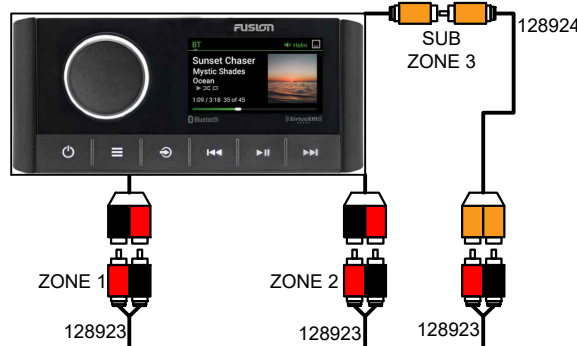

# HPSOUND5MY23

FOR HP SOUND BOATS WITH 6 DECK LEVEL SPEAKERS & 2 INTEGRATED ARCH SPEAKERS

RA670, 8 XS SPEAKERS, XS SUBWOOFER, 6CH AMP

129281 - VRL & PLAT VRB MID SOUND HARNESS

129340 - ELW MID SOUND HARNESS

129342 - SHORT SUBWOOFER HRNS

**SUBWOOFER MUST BE BRIDGED**

129343 - LONG SUBWOOFER HRNS 2 PIECE HARNESS

129433 - SM80/LVL9/LVL10 HPSOUND5 HRNS MY22

129432 - HPSOUND5 HRNS MY22