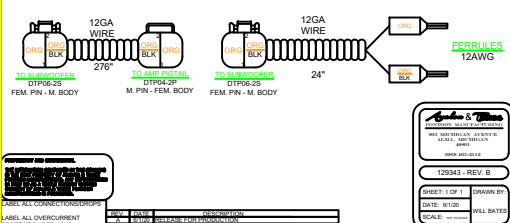

# HPSOUND5MY23

FOR HP SOUND BOATS WITH 6 DECK LEVEL SPEAKERS & 2 INTEGRATED ARCH SPEAKERS

RA670, 8 XS SPEAKERS, XS SUBWOOFER, 6CH AMP

129281 - VRL & PLAT VRB MID SOUND HARNESS

129340 - ELW MID SOUND HARNESS

129342 - SHORT SUBWOOFER HRNS

**SUBWOOFER MUST BE BRIDGED**

129343 - LONG SUBWOOFER HRNS 2 PIECE HARNESS

129433 - SM80/LVL9/LVL10 HPSOUND5 HRNS MY22

129432 - HPSOUND5 HRNS MY22