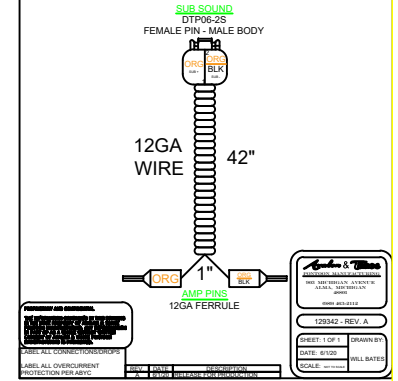

# HPSOUND5MY23

FOR HP SOUND BOATS WITH 6 DECK LEVEL SPEAKERS & 2 INTEGRATED ARCH SPEAKERS

RA670, 8 XS SPEAKERS, XS SUBWOOFER, 6CH AMP

129281 - VRL & PLAT VRB MID SOUND HARNESS

129340 - ELW MID SOUND HARNESS

129342 - SHORT SUBWOOFER HRNS

**SUBWOOFER MUST BE BRIDGED**

129343 - LONG SUBWOOFER HRNS 2 PIECE HARNESS

129433 - SM80/LVL9/LVL10 HPSOUND5 HRNS MY22

129432 - HPSOUND5 HRNS MY22