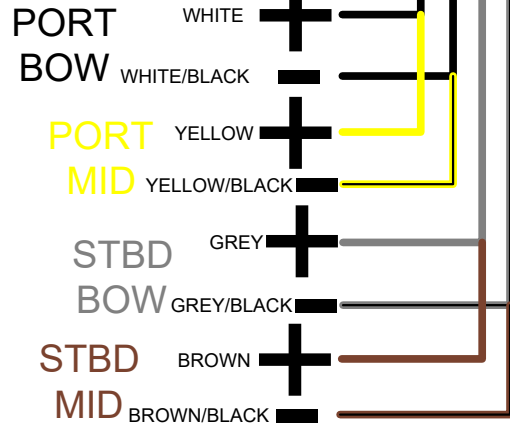

# HPSOUND5MY23

FOR HP SOUND BOATS WITH 6 DECK LEVEL SPEAKERS & 2 INTEGRATED ARCH SPEAKERS

RA670, 8 XS SPEAKERS, XS SUBWOOFER, 6CH AMP

129281 - VRL & PLAT VRB MID SOUND HARNESS

129340 - ELW MID SOUND HARNESS

129342 - SHORT SUBWOOFER HRNS

**SUBWOOFER MUST BE BRIDGED**

129343 - LONG SUBWOOFER HRNS 2 PIECE HARNESS

129433 - SM80/LVL9/LVL10 HPSOUND5 HRNS MY22

129432 - HPSOUND5 HRNS MY22