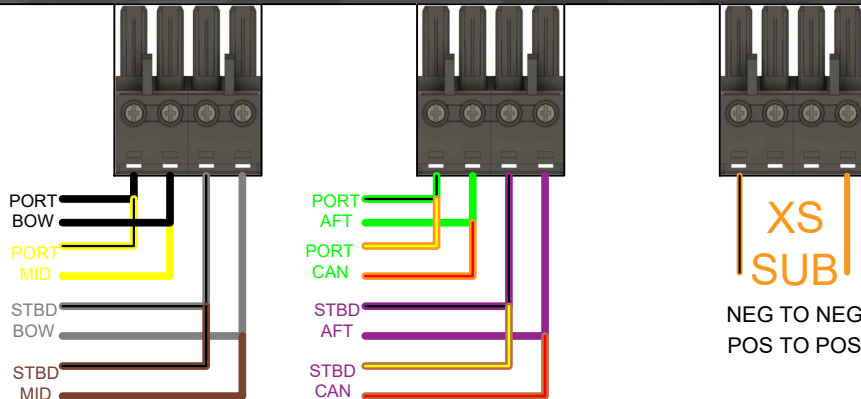

HPSOUND5MY24

FOR HP SOUND BOATS WITH 6 DECK LEVEL SPEAKERS, EX/SPORT ARCH & 2 XS CAN SPEAKERS
 RA670, 6 XS SPEAKERS, 2 XS CANS, XS SUBWOOFER, 6CH AMP

6CH APOLLO
 128963

ZONE 1
 PREMIUM RCA 128923

ZONE 2
 PREMIUM RCA 128923

ZONE 3
 SUB

APOLLO SPKR CONN
 AVALON PN 122511