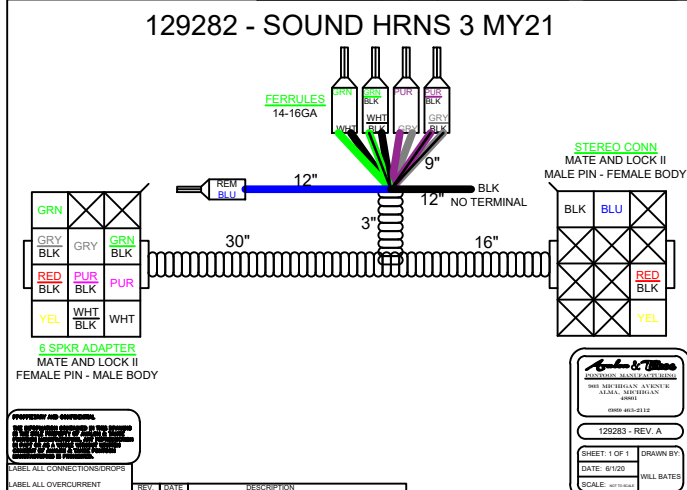

HPSOUND6MY22

FOR HP SOUND BOATS WITH 4 DECK LEVEL SPEAKERS, EX/SPORT ARCH & 2 XS CAN SPEAKERS

RA670, 4 XS SPEAKERS, 2 XS CANS, XS SUBWOOFER, 5CH AMP

129342 - REV. A
SHEET: 1 OF 1
DATE: 8/1/20
SCALE: 1:1

129383 - REV. A
SHEET: 1 OF 1
DATE: 8/1/21
SCALE: 1:1

129431 - REV. B
SHEET: 1 OF 1
DATE: 8/1/21
SCALE: 1:1

129282 - REV. A
SHEET: 1 OF 1
DATE: 8/1/20
SCALE: 1:1