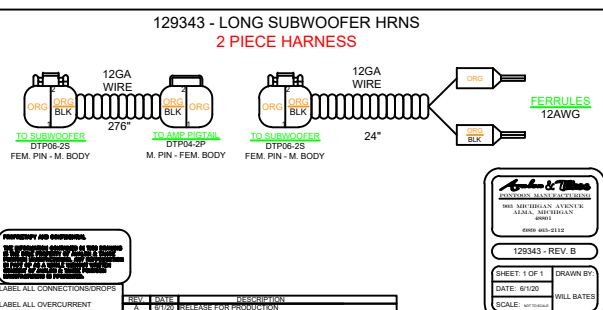

HPSOUND6MY22

FOR HP SOUND BOATS WITH 4 DECK LEVEL SPEAKERS, EX/SPORT ARCH & 2 XS CAN SPEAKERS

RA670, 4 XS SPEAKERS, 2 XS CANS, XS SUBWOOFER, 5CH AMP

129342 - REV. A
SHEET: 1 OF 1
DATE: 8/1/20
SCALE: 1:1

129383 - REV. A
SHEET: 1 OF 1
DATE: 8/1/21
SCALE: 1:1

129431 - REV. B
SHEET: 1 OF 1
DATE: 8/1/21
SCALE: 1:1

129282 - REV. A
SHEET: 1 OF 1
DATE: 8/1/20
SCALE: 1:1