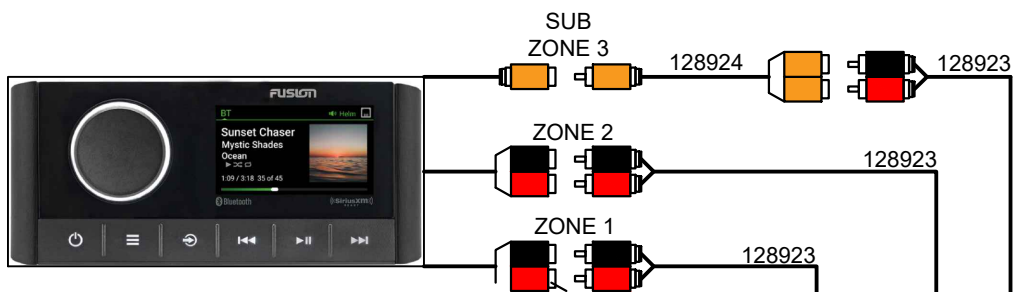

HPSOUND6MY22

FOR HP SOUND BOATS WITH 4 DECK LEVEL SPEAKERS, EX/SPORT ARCH & 2 XS CAN SPEAKERS

RA670, 4 XS SPEAKERS, 2 XS CANS, XS SUBWOOFER, 5CH AMP

129342 - REV. A
SHEET: 1 OF 1
DATE: 8/1/20
SCALE: 1:1

129383 - REV. A
SHEET: 1 OF 1
DATE: 8/1/21
SCALE: 1:1

129431 - REV. B
SHEET: 1 OF 1
DATE: 8/1/21
SCALE: 1:1

129282 - REV. A
SHEET: 1 OF 1
DATE: 8/1/20
SCALE: 1:1