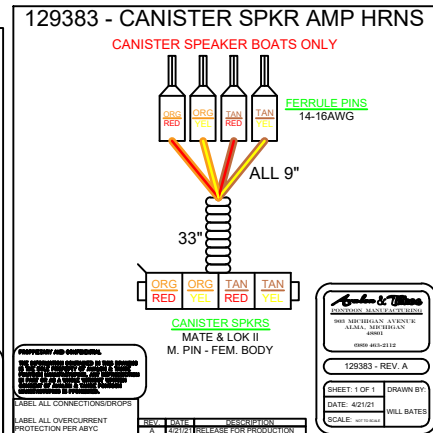

HPSOUND6MY22

FOR HP SOUND BOATS WITH 4 DECK LEVEL SPEAKERS, EX/SPORT ARCH & 2 XS CAN SPEAKERS

RA670, 4 XS SPEAKERS, 2 XS CANS, XS SUBWOOFER, 5CH AMP

129342 - REV. A
SHEET: 1 OF 1
DATE: 8/1/20
SCALE: 1:1

129383 - REV. A
SHEET: 1 OF 1
DATE: 8/1/21
SCALE: 1:1

129431 - REV. B
SHEET: 1 OF 1
DATE: 8/1/21
SCALE: 1:1

129282 - REV. A
SHEET: 1 OF 1
DATE: 8/1/20
SCALE: 1:1