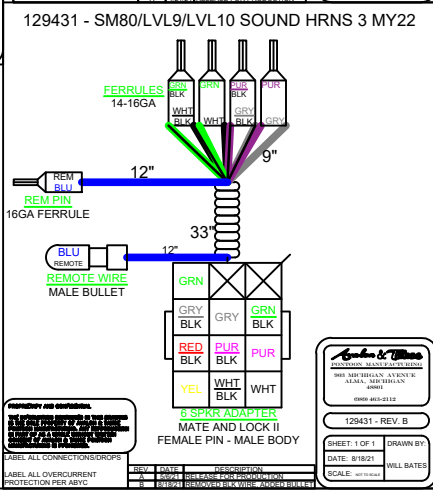

HPSOUND6MY22

FOR HP SOUND BOATS WITH 4 DECK LEVEL SPEAKERS, EX/SPORT ARCH & 2 XS CAN SPEAKERS

RA670, 4 XS SPEAKERS, 2 XS CANS, XS SUBWOOFER, 5CH AMP

129342 - REV. A
SHEET: 1 OF 1
DATE: 8/1/20
SCALE: 1:1

129383 - REV. A
SHEET: 1 OF 1
DATE: 8/1/21
SCALE: 1:1

129431 - REV. B
SHEET: 1 OF 1
DATE: 8/1/21
SCALE: 1:1

129282 - REV. A
SHEET: 1 OF 1
DATE: 8/1/20
SCALE: 1:1