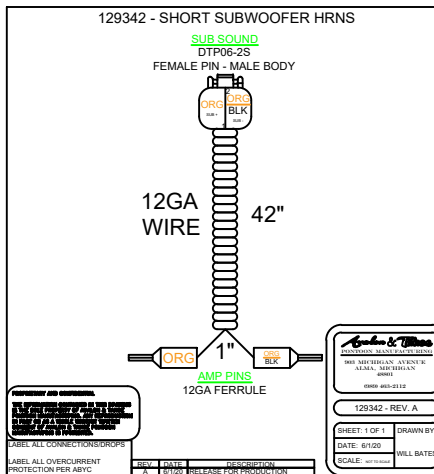

HPSOUND6MY22

FOR HP SOUND BOATS WITH 4 DECK LEVEL SPEAKERS, EX/SPORT ARCH & 2 XS CAN SPEAKERS

RA670, 4 XS SPEAKERS, 2 XS CANS, XS SUBWOOFER, 5CH AMP

129342 - REV. A
SHEET: 1 OF 1
DATE: 8/1/20
SCALE: 1:1

129383 - REV. A
SHEET: 1 OF 1
DATE: 8/1/21
SCALE: 1:1

129431 - REV. B
SHEET: 1 OF 1
DATE: 8/1/21
SCALE: 1:1

129282 - REV. A
SHEET: 1 OF 1
DATE: 8/1/20
SCALE: 1:1