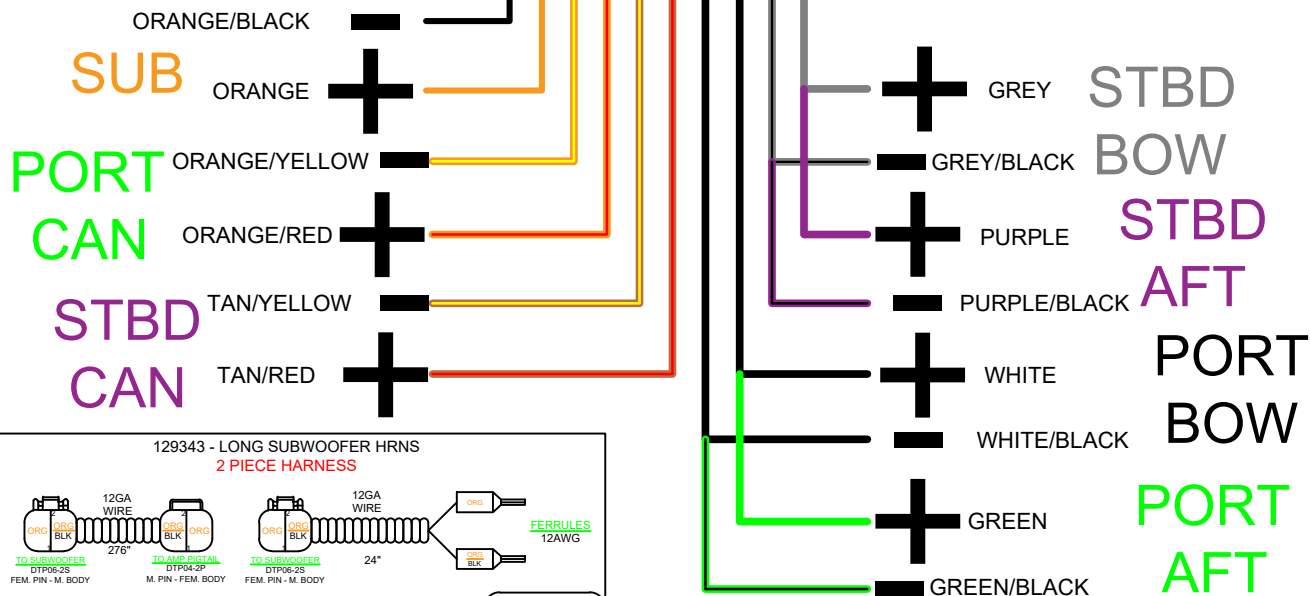

HPSOUND6MY22

FOR HP SOUND BOATS WITH 4 DECK LEVEL SPEAKERS, EX/SPORT ARCH & 2 XS CAN SPEAKERS

RA670, 4 XS SPEAKERS, 2 XS CANS, XS SUBWOOFER, 5CH AMP

129342 - REV. A
SHEET: 1 OF 1
DATE: 8/1/20
SCALE: 1:1

129383 - REV. A
SHEET: 1 OF 1
DATE: 8/1/21
SCALE: 1:1

129431 - REV. B
SHEET: 1 OF 1
DATE: 8/1/21
SCALE: 1:1

129282 - REV. A
SHEET: 1 OF 1
DATE: 8/1/20
SCALE: 1:1