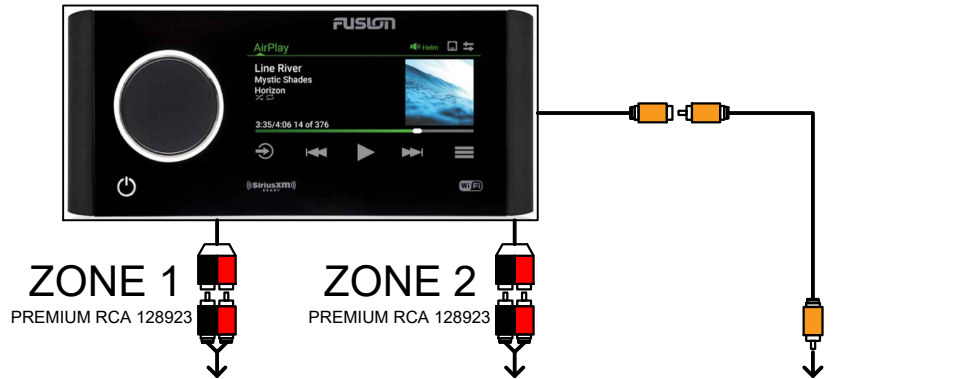

# HPSOUND6MY24

FOR HP SOUND BOATS WITH 6 DECK LEVEL SPEAKERS, EX/SPORT ARCH & 2 XS CAN SPEAKERS  
 RA670, 6 XS SPEAKERS, 2 XS CANS, XS SUBWOOFER, 6CH AMP

APOLLO SPKR CONN  
 AVALON PN 122511