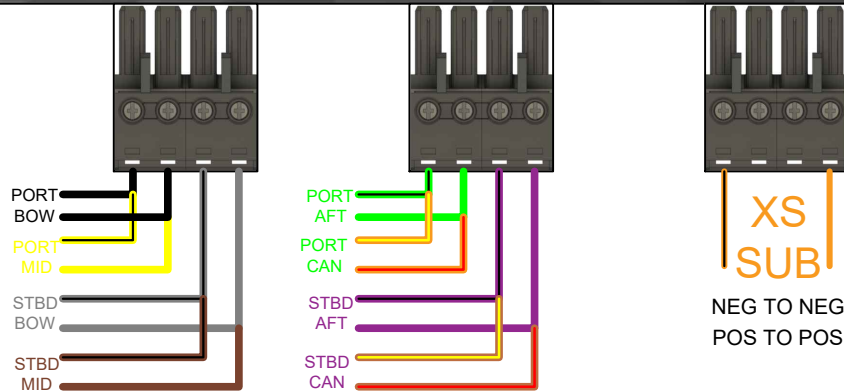

# HPSOUND6MY24

FOR HP SOUND BOATS WITH 6 DECK LEVEL SPEAKERS, EX/SPORT ARCH & 2 XS CAN SPEAKERS  
 RA670, 6 XS SPEAKERS, 2 XS CANS, XS SUBWOOFER, 6CH AMP

APOLLO SPKR CONN  
 AVALON PN 122511