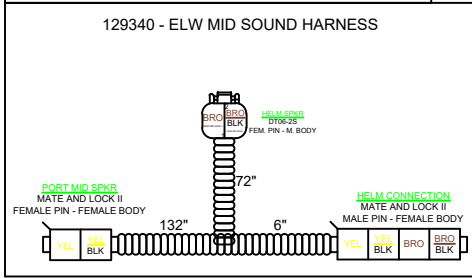

HPSOUND7MY23

FOR HP SOUND BOATS WITH 6 DECK LEVEL SPEAKERS, EX/SPORT ARCH & 2 XS CAN SPEAKERS

RA670, 6 XS SPEAKERS, 2 XS CANS, XS SUBWOOFER, 6CH AMP

SUBWOOFER MUST BE BRIDGED