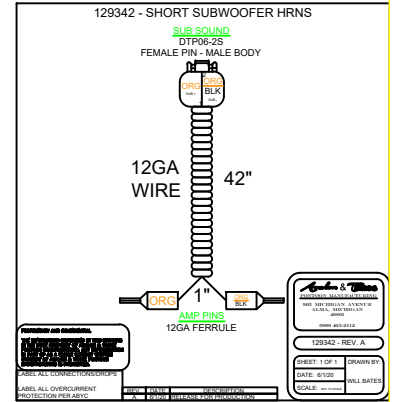

HPSOUND7MY23

FOR HP SOUND BOATS WITH 6 DECK LEVEL SPEAKERS, EX/SPORT ARCH & 2 XS CAN SPEAKERS

RA670, 6 XS SPEAKERS, 2 XS CANS, XS SUBWOOFER, 6CH AMP

SUBWOOFER MUST BE BRIDGED