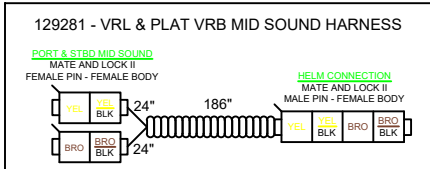

HPSOUND7MY23

FOR HP SOUND BOATS WITH 6 DECK LEVEL SPEAKERS, EX/SPORT ARCH & 2 XS CAN SPEAKERS

RA670, 6 XS SPEAKERS, 2 XS CANS, XS SUBWOOFER, 6CH AMP

SUBWOOFER MUST BE BRIDGED