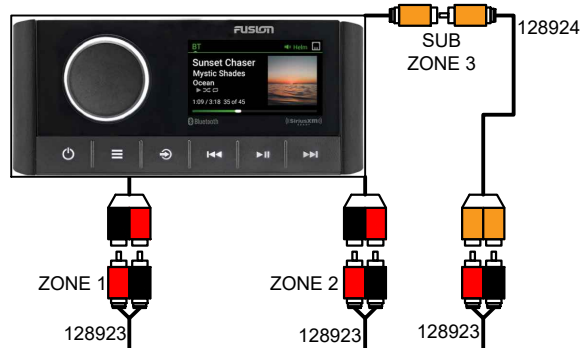

HPSOUND7MY23

FOR HP SOUND BOATS WITH 6 DECK LEVEL SPEAKERS, EX/SPORT ARCH & 2 XS CAN SPEAKERS

RA670, 6 XS SPEAKERS, 2 XS CANS, XS SUBWOOFER, 6CH AMP

SUBWOOFER MUST BE BRIDGED