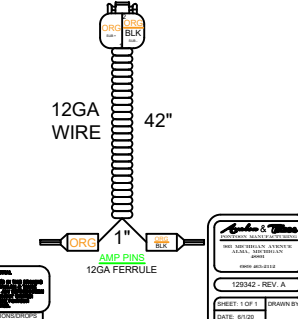

HPSOUND9MY23

FOR FISHING BOATS

RA670, 4 XS SPEAKERS, XS SUBWOOFER, 5CH AMP

129283 - SOUND HRNS 1 MY21

NOT FOR VRL OF ANY MODEL
 NOT FOR CTP ELW, ENTFS OR VRB

129285 - SM80/LVL9/LVL10 SOUND HRNS 1 MY21

NOT FOR VRL OF ANY MODEL
 NOT FOR CTP ELW, ENTFS OR VRB

129342 - SHORT SUBWOOFER HRNS

SUB SOUND DTP06-2S
 FEMALE PIN - MALE BODY

129343 - LONG SUBWOOFER HRNS 2 PIECE HARNESS