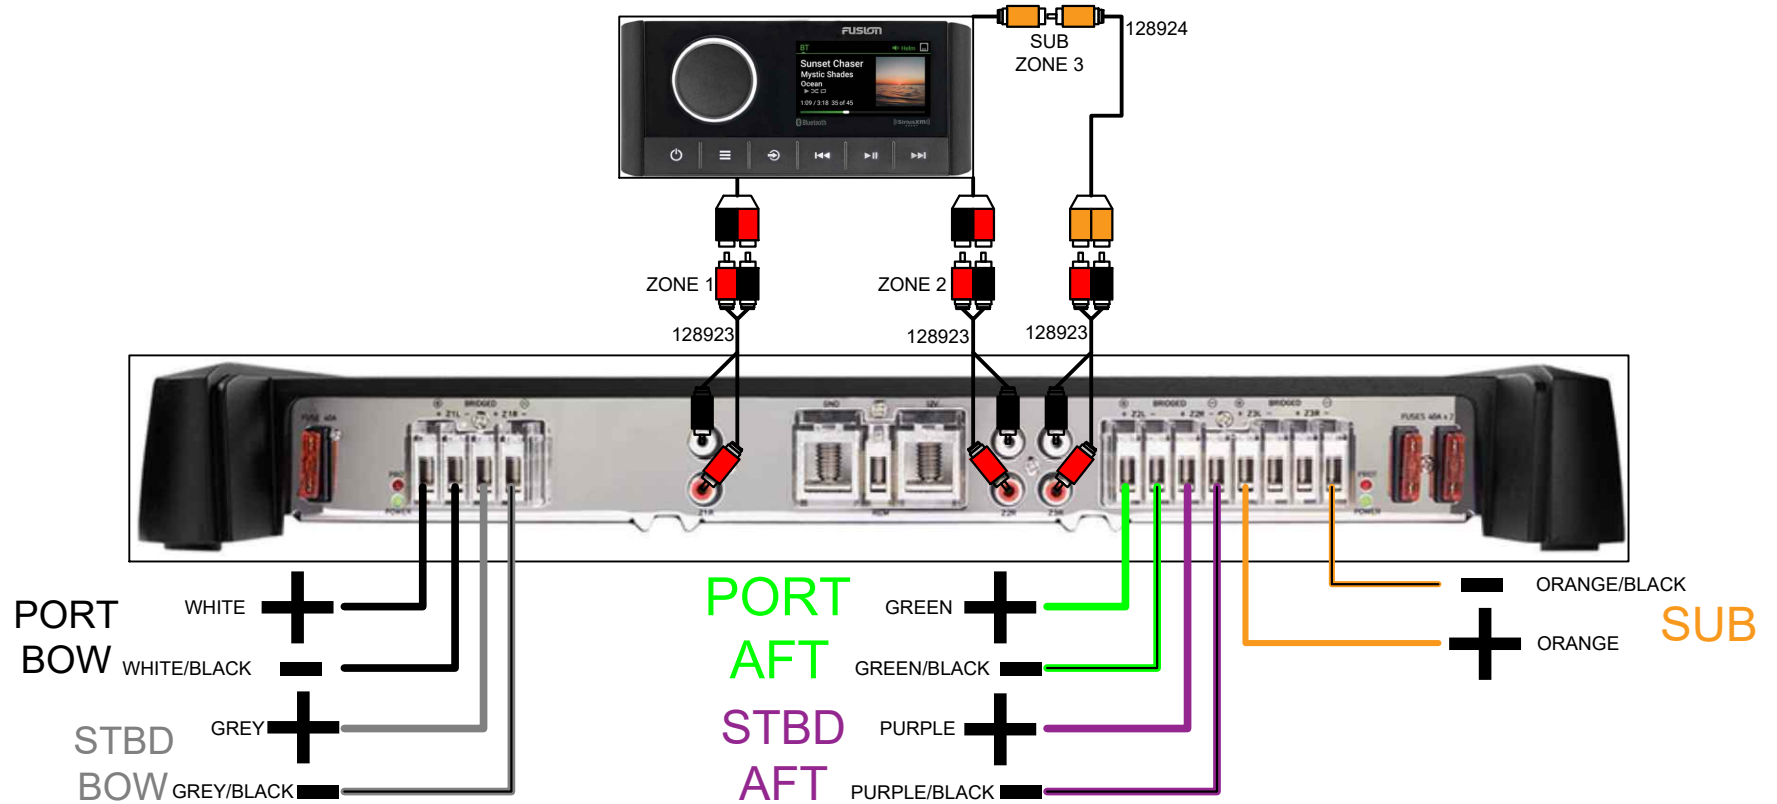

HPSOUND9MY23

FOR FISHING BOATS

RA670, 4 XS SPEAKERS, XS SUBWOOFER, 5CH AMP

129283 - SOUND HRNS 1 MY21

NOT FOR VRL OF ANY MODEL
 NOT FOR CTP ELW, ENTFS OR VRB

129285 - SM80/LVL9/LVL10 SOUND HRNS 1 MY21

NOT FOR VRL OF ANY MODEL
 NOT FOR CTP ELW, ENTFS OR VRB

129342 - SHORT SUBWOOFER HRNS

SUB SOUND DTP06-2S
 FEMALE PIN - MALE BODY

129343 - LONG SUBWOOFER HRNS 2 PIECE HARNESS