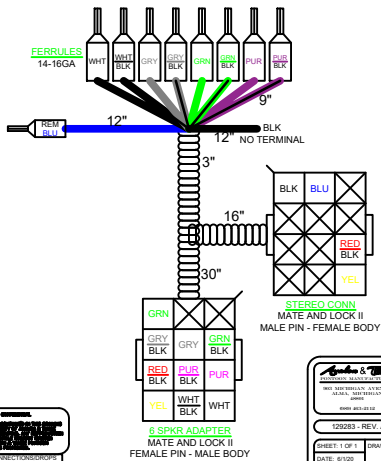

HPSOUND9MY23

FOR FISHING BOATS

RA670, 4 XS SPEAKERS, XS SUBWOOFER, 5CH AMP

129283 - SOUND HRNS 1 MY21

NOT FOR VRL OF ANY MODEL
 NOT FOR CTP ELW, ENTFS OR VRB

129285 - SM80/LVL9/LVL10 SOUND HRNS 1 MY21

NOT FOR VRL OF ANY MODEL
 NOT FOR CTP ELW, ENTFS OR VRB

129342 - SHORT SUBWOOFER HRNS

SUB SOUND DTP06-2S
 FEMALE PIN - MALE BODY

129343 - LONG SUBWOOFER HRNS 2 PIECE HARNESS