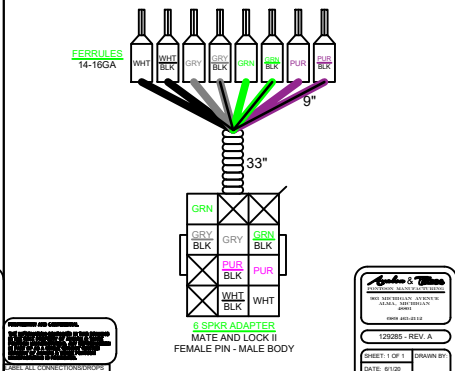

HPSOUND9MY23

FOR FISHING BOATS

RA670, 4 XS SPEAKERS, XS SUBWOOFER, 5CH AMP

129283 - SOUND HRNS 1 MY21

NOT FOR VRL OF ANY MODEL
 NOT FOR CTP ELW, ENTFS OR VRB

129285 - SM80/LVL9/LVL10 SOUND HRNS 1 MY21

NOT FOR VRL OF ANY MODEL
 NOT FOR CTP ELW, ENTFS OR VRB

129342 - SHORT SUBWOOFER HRNS

SUB SOUND DTP06-2S
 FEMALE PIN - MALE BODY

129343 - LONG SUBWOOFER HRNS 2 PIECE HARNESS