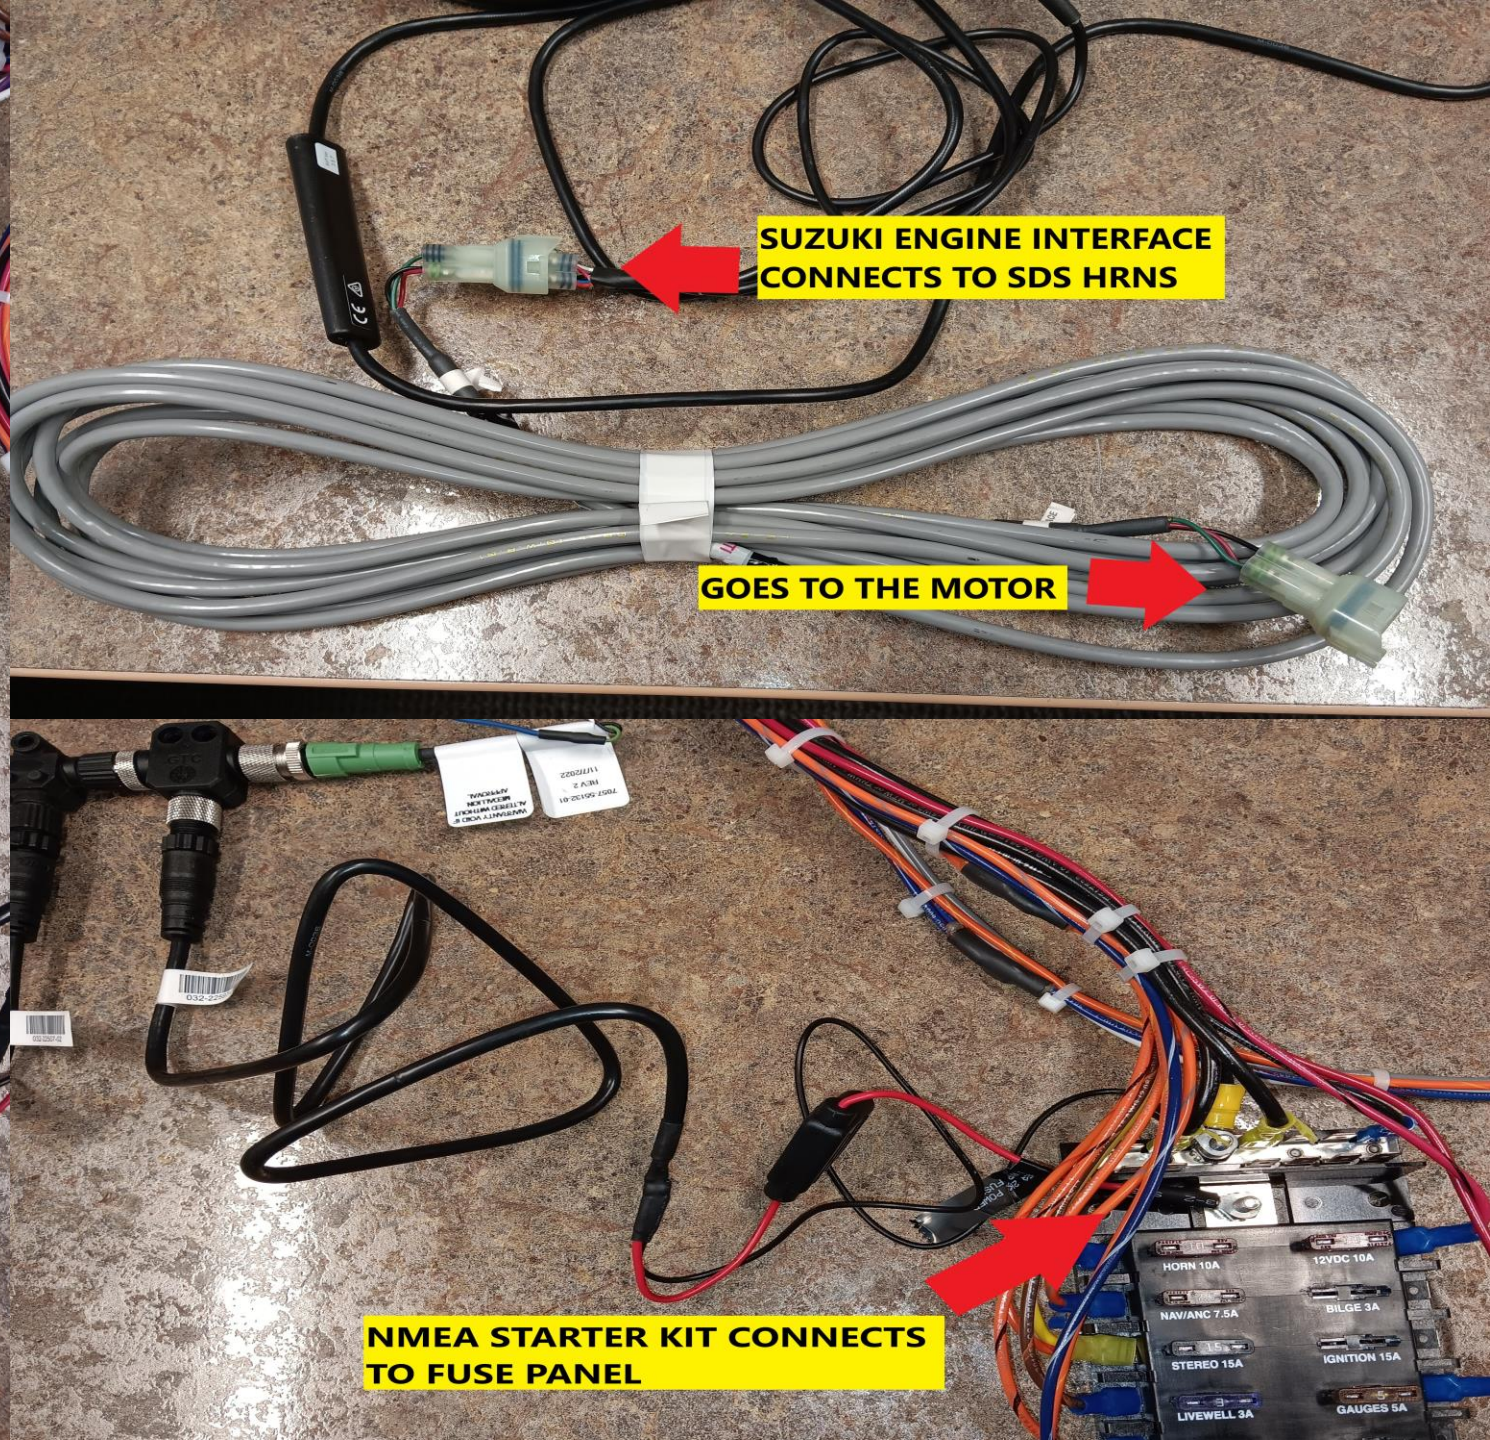

**SUZUKI BINNACLE #121402**

**UDH #129453**

**SUZUKI MAIN #121400**

**RESISTOR**

**J-BOX NMEA  
ADAPTER #126146**

**SUZUKI ENGINE  
INTERFACE #122607**

**NMEA STARTER  
KIT #121932**

**SDS HRNS #122613**

**MY24 ANALOG DASH CONFIGURATIONS  
SUZUKI MECHANICAL SS/ TL**

**BINNACLE CONNECT  
TO MOTOR MAIN**

**SUZUKI ENGINE  
INTERFACE  
CONNECT TO  
MOTOR MAIN**

**MY24 ANALOG DASH CONFIGURATIONS  
SUZUKI MECHANICAL SS/TL**