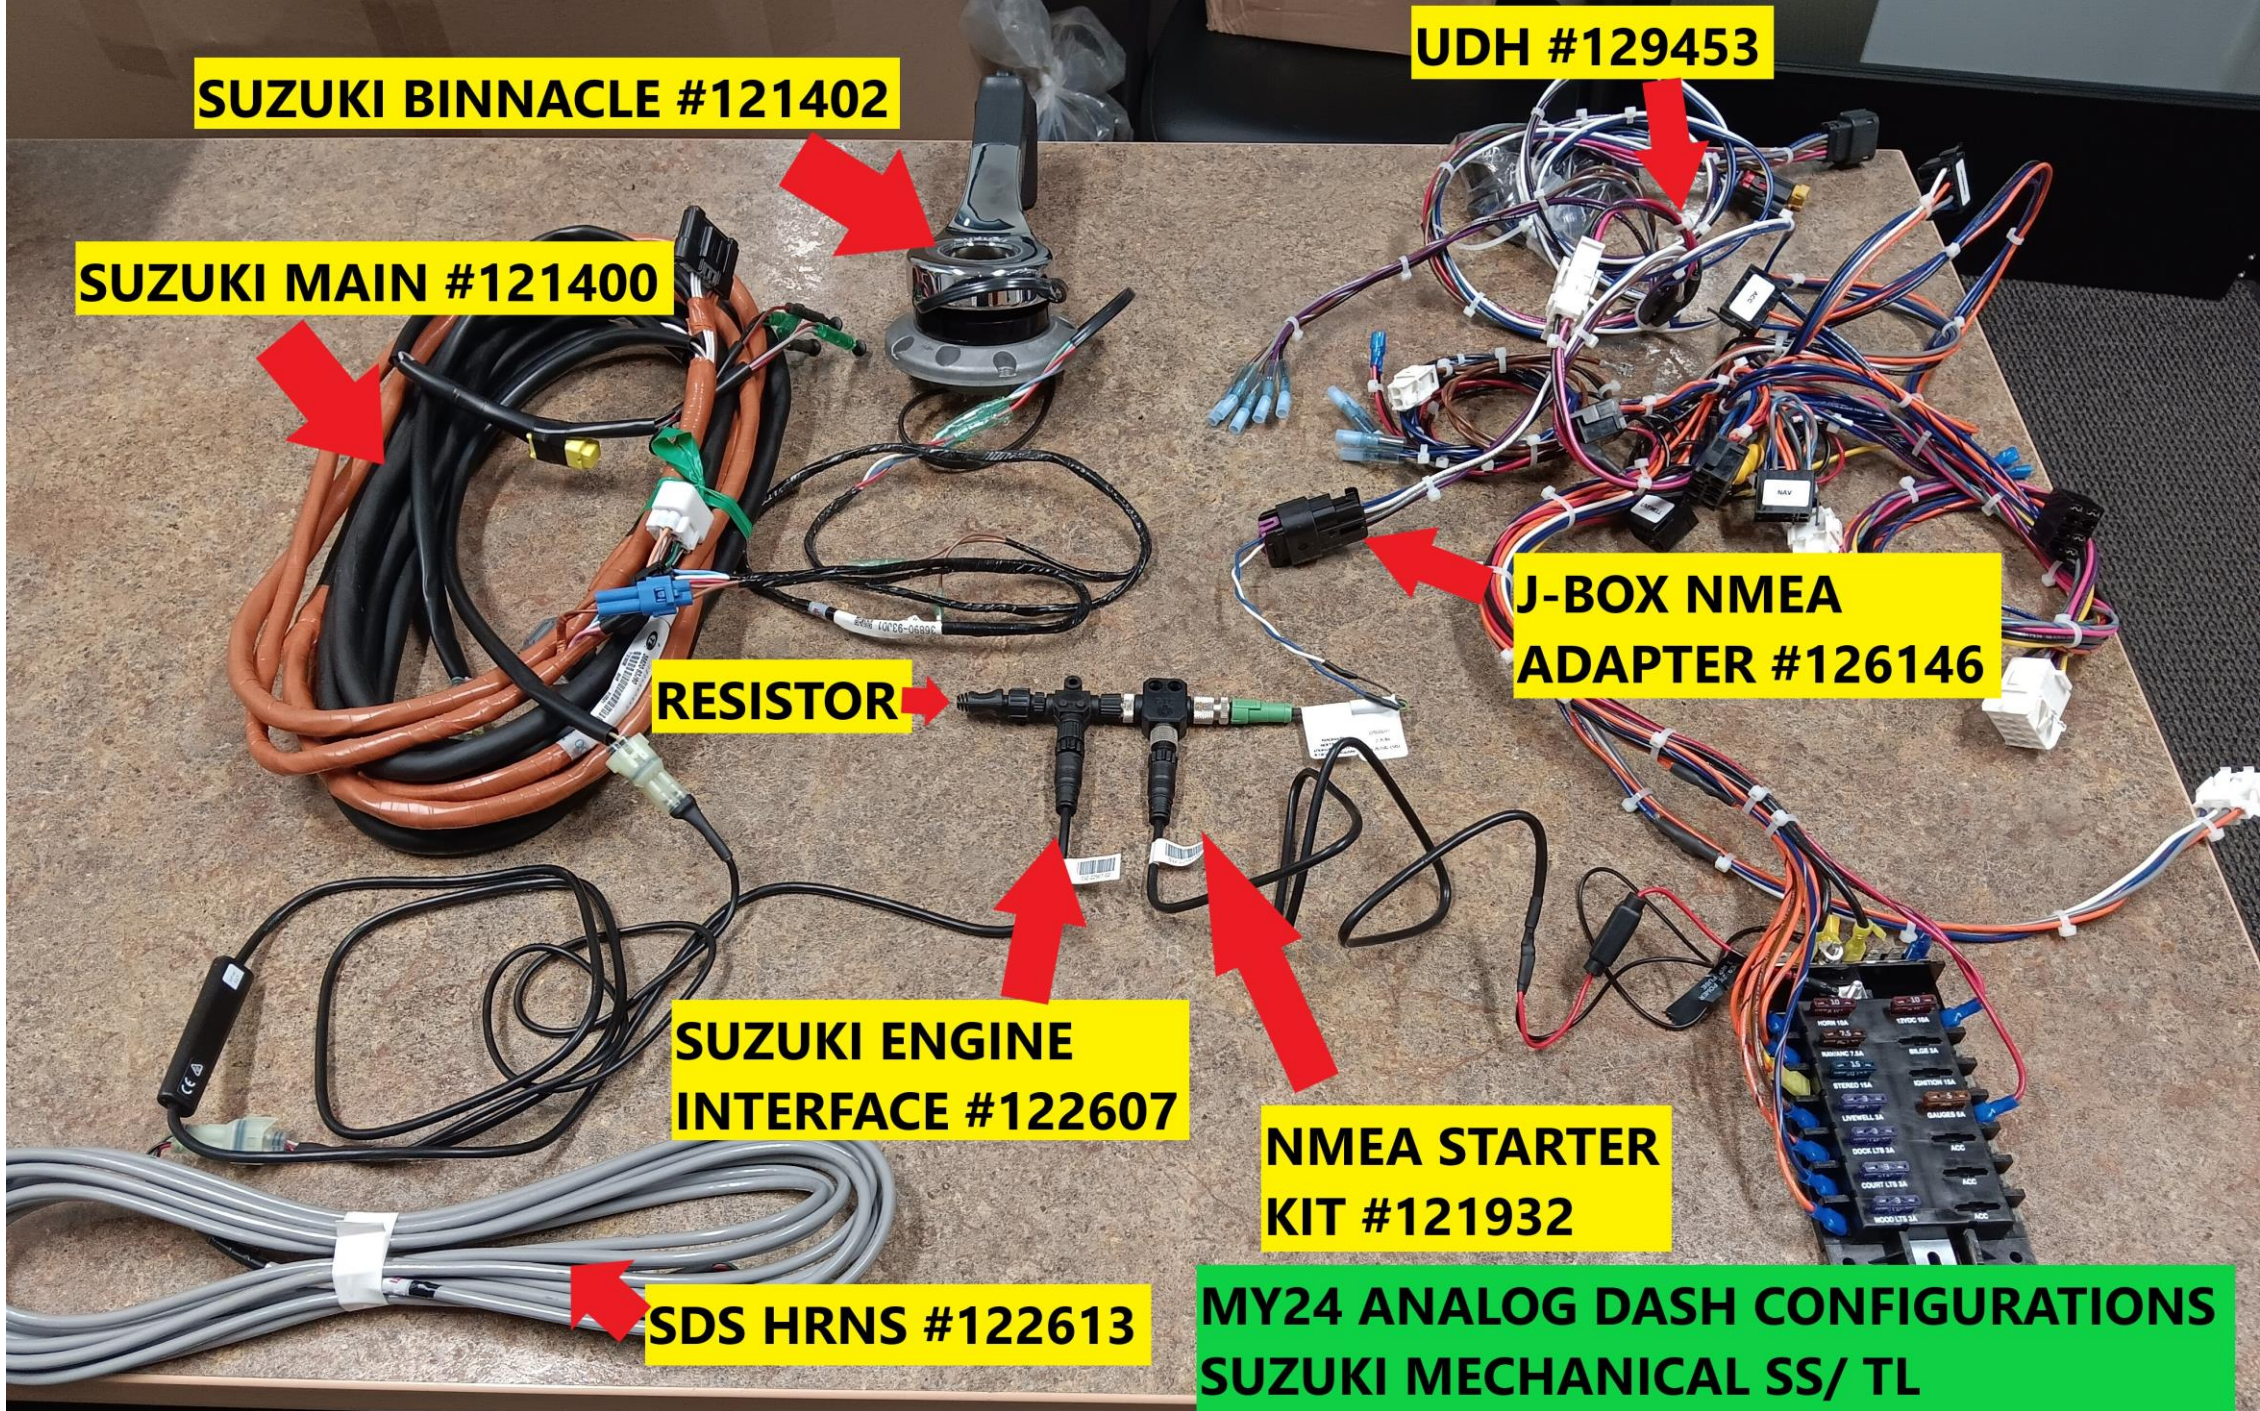

**SUZUKI BINNACLE #121402**

**UDH #129453**

**SUZUKI MAIN #121400**

**RESISTOR**

**J-BOX NMEA  
ADAPTER #126146**

**SUZUKI ENGINE  
INTERFACE #122607**

**NMEA STARTER  
KIT #121932**

**SDS HRNS #122613**

**MY24 ANALOG DASH CONFIGURATIONS  
SUZUKI MECHANICAL SS/ TL**

**BINNACLE CONNECT  
TO MOTOR MAIN**

**SUZUKI ENGINE  
INTERFACE  
CONNECT TO  
MOTOR MAIN**

**MY24 ANALOG DASH CONFIGURATIONS  
SUZUKI MECHANICAL SS/TL**