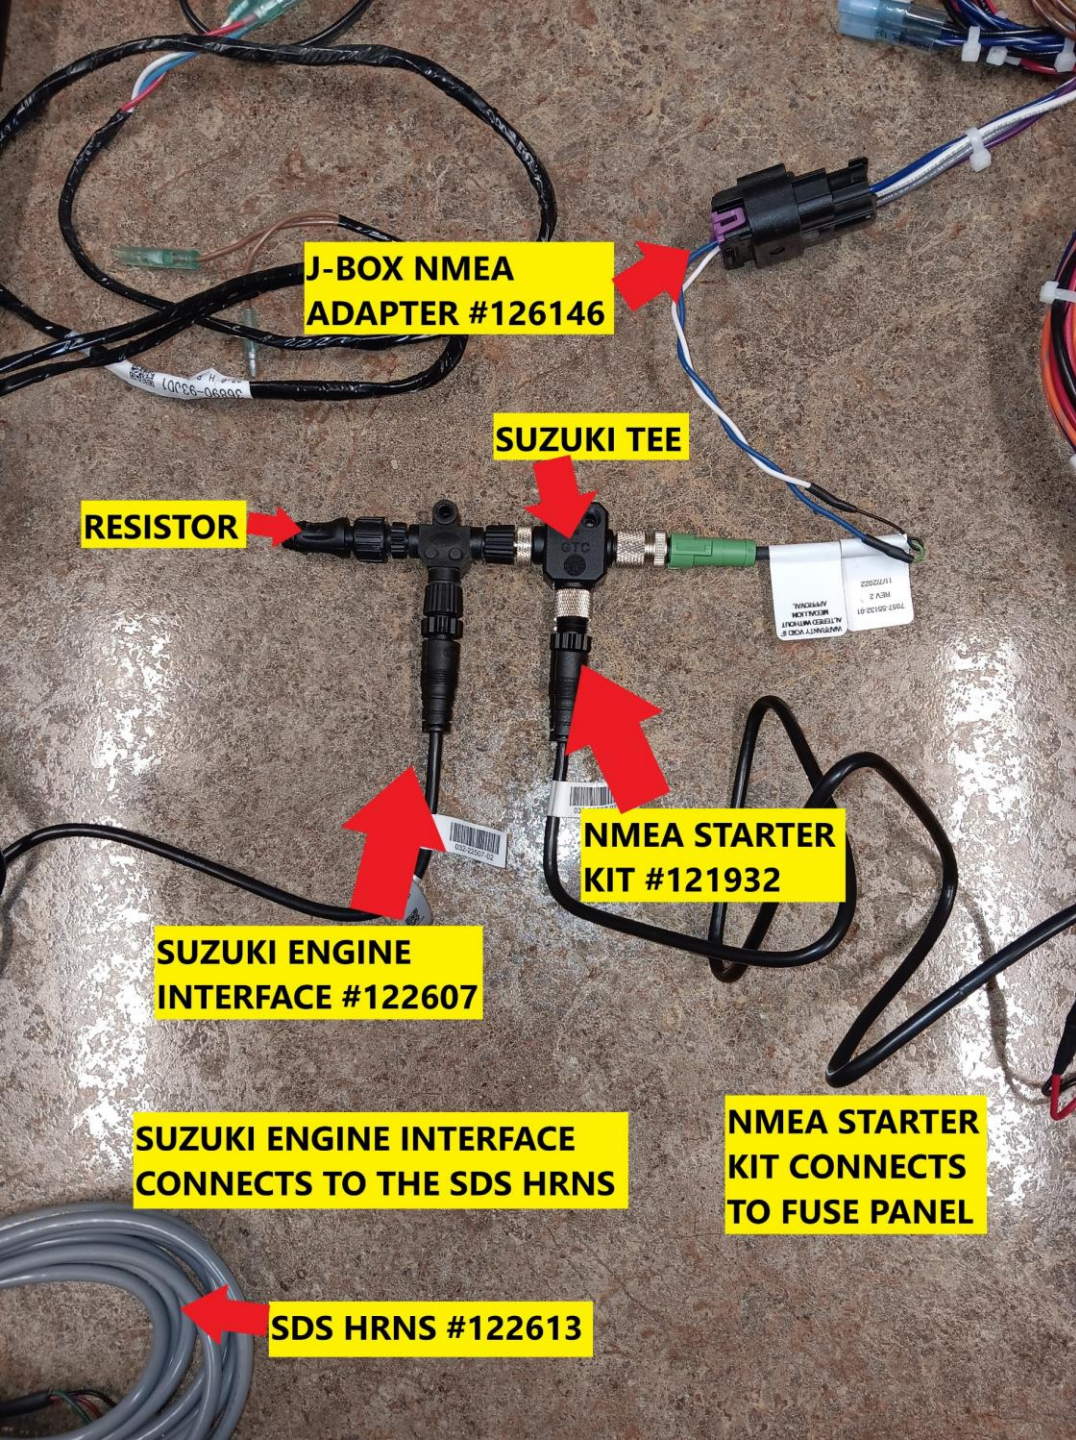

**SUZUKI BINNACLE #121402**

**UDH #129453**

**SUZUKI MAIN #121400**

**RESISTOR**

**J-BOX NMEA  
ADAPTER #126146**

**SUZUKI ENGINE  
INTERFACE #122607**

**NMEA STARTER  
KIT #121932**

**SDS HRNS #122613**

**MY24 ANALOG DASH CONFIGURATIONS  
SUZUKI MECHANICAL SS/ TL**

**BINNACLE CONNECT  
TO MOTOR MAIN**

**SUZUKI ENGINE  
INTERFACE  
CONNECT TO  
MOTOR MAIN**

**MY24 ANALOG DASH CONFIGURATIONS  
SUZUKI MECHANICAL SS/TL**