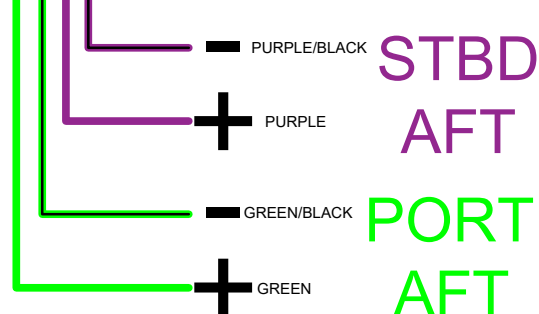

PSOUND1

ALL MODELS & FLOORPLANS EXCEPT VRL
 ALL CTP/CSP FLOORPLANS EXCEPT ELW, VRB, ENTFS, CRUFS
 RA770, 6 SG SPEAKERS, SG SUBWOOFER, 6CH & MONOBLOCK AMP

PORT BOW

STBD BOW

SUBWOOFER

129283 - SOUND HRNS 1 MY21

129391 - SHORT MONOBLOCK HRNS MY22

129436 - LONG MONOBLOCK HRNS MY22

129285 - SM80/LVL9/LVL10 SOUND HRNS 1 MY21