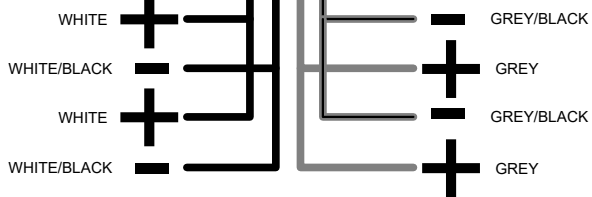

PSOUND1

ALL MODELS & FLOORPLANS EXCEPT VRL
 ALL CTP/CSP FLOORPLANS EXCEPT ELW, VRB, ENTFS, CRUFS
 RA770, 6 SG SPEAKERS, SG SUBWOOFER, 6CH & MONOBLOCK AMP

PORT BOW

STBD BOW

SUBWOOFER

129283 - SOUND HRNS 1 MY21