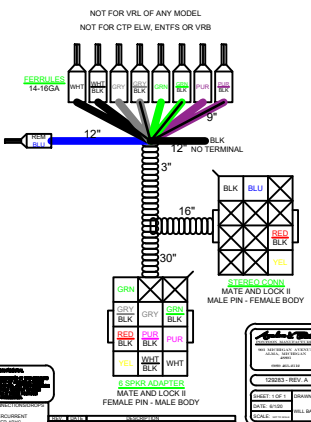

PSOUND1

ALL MODELS & FLOORPLANS EXCEPT VRL
 ALL CTP/CSP FLOORPLANS EXCEPT ELW, VRB, ENTFS, CRUFS
 RA770, 6 SG SPEAKERS, SG SUBWOOFER, 6CH & MONOBLOCK AMP

PORT BOW

STBD BOW

SUBWOOFER

129283 - SOUND HRNS 1 MY21

129391 - SHORT MONOBLOCK HRNS MY22

129436 - LONG MONOBLOCK HRNS MY22

129285 - SM80/LVL9/LVL10 SOUND HRNS 1 MY21