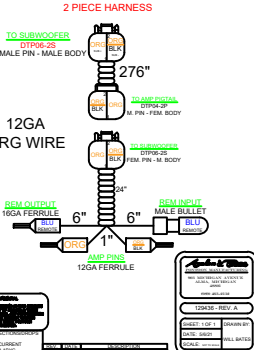

PSOUND1

ALL MODELS & FLOORPLANS EXCEPT VRL
 ALL CTP/CSP FLOORPLANS EXCEPT ELW, VRB, ENTFS, CRUFS
 RA770, 6 SG SPEAKERS, SG SUBWOOFER, 6CH & MONOBLOCK AMP

PORT BOW

STBD BOW

SUBWOOFER

129283 - SOUND HRNS 1 MY21

129391 - SHORT MONOBLOCK HRNS MY22

129436 - LONG MONOBLOCK HRNS MY22

129285 - SM80/LVL9/LVL10 SOUND HRNS 1 MY21