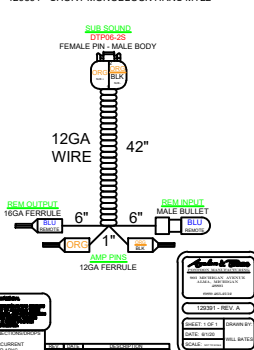

PSOUND1

ALL MODELS & FLOORPLANS EXCEPT VRL
 ALL CTP/CSP FLOORPLANS EXCEPT ELW, VRB, ENTFS, CRUFS
 RA770, 6 SG SPEAKERS, SG SUBWOOFER, 6CH & MONOBLOCK AMP

PORT BOW

STBD BOW

SUBWOOFER

129283 - SOUND HRNS 1 MY21

129391 - SHORT MONOBLOCK HRNS MY22

129436 - LONG MONOBLOCK HRNS MY22

129285 - SM80/LVL9/LVL10 SOUND HRNS 1 MY21