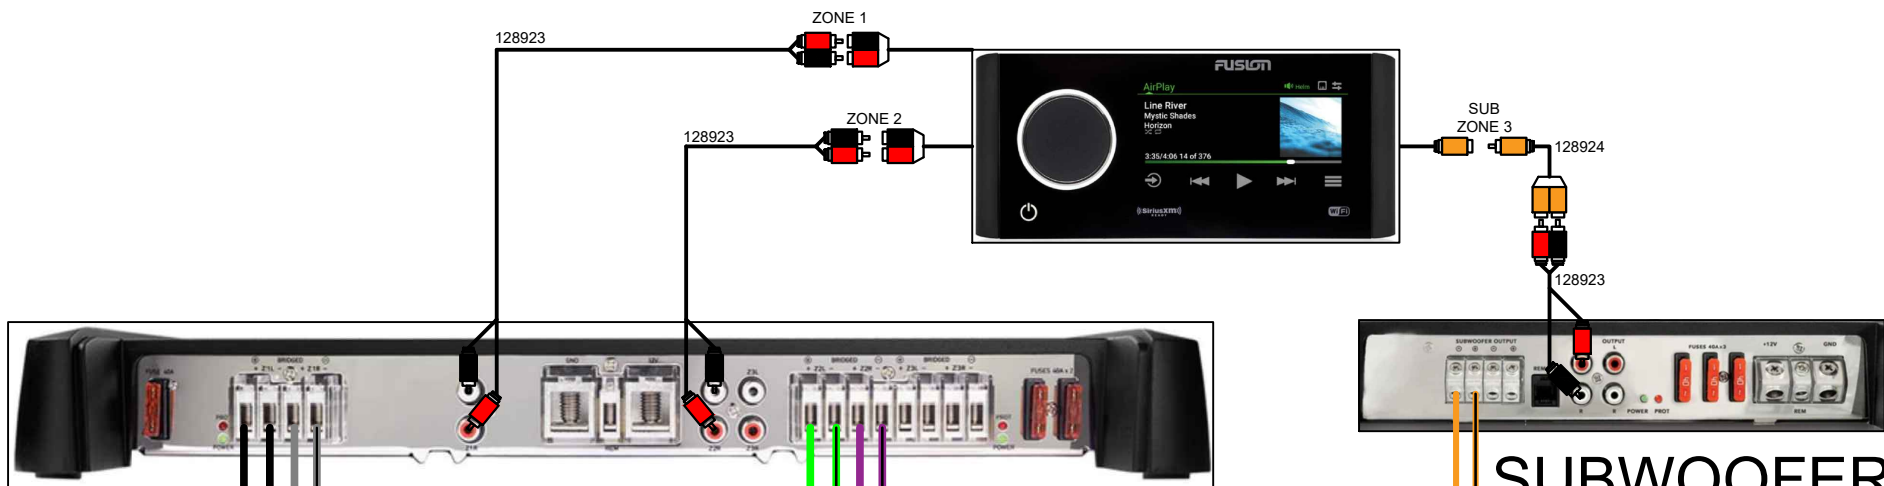

PSOUND1

ALL MODELS & FLOORPLANS EXCEPT VRL
 ALL CTP/CSP FLOORPLANS EXCEPT ELW, VRB, ENTFS, CRUFS
 RA770, 6 SG SPEAKERS, SG SUBWOOFER, 6CH & MONOBLOCK AMP

PORT BOW

STBD BOW

SUBWOOFER

129283 - SOUND HRNS 1 MY21

129391 - SHORT MONOBLOCK HRNS MY22

129436 - LONG MONOBLOCK HRNS MY22

129285 - SM80/LVL9/LVL10 SOUND HRNS 1 MY21