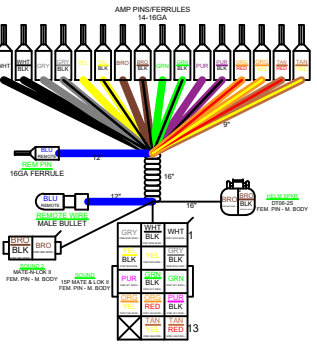

# PSOUND10MY22

**SOUND PACKAGE FOR WAKETOON - ONLY NEEDS 129390 AND 129391**

RA770, 8 SG SPEAKERS, SG SUBWOOFER, 2 CANISTER SPEAKERS, 8CH & MONOBLOCK AMP

129391 - SHORT MONOBLOCK HRNS MY22

PORT BOW WHITE/BLACK  
STBD BOW GREY/BLACK