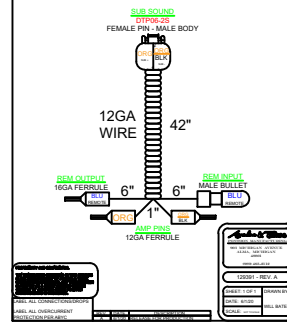

# PSOUND10MY22

**SOUND PACKAGE FOR WAKETOON - ONLY NEEDS 129390 AND 129391**

RA770, 8 SG SPEAKERS, SG SUBWOOFER, 2 CANISTER SPEAKERS, 8CH & MONOBLOCK AMP

129391 - SHORT MONOBLOCK HRNS MY22

PORT BOW WHITE/BLACK  
STBD BOW GREY/BLACK

CAN RIGHT  
CAN LEFT  
ORANGE/BLACK  
ORANGE

\*\*\*REVERSE POLARITY FOR SUBWOOFER\*\*\*