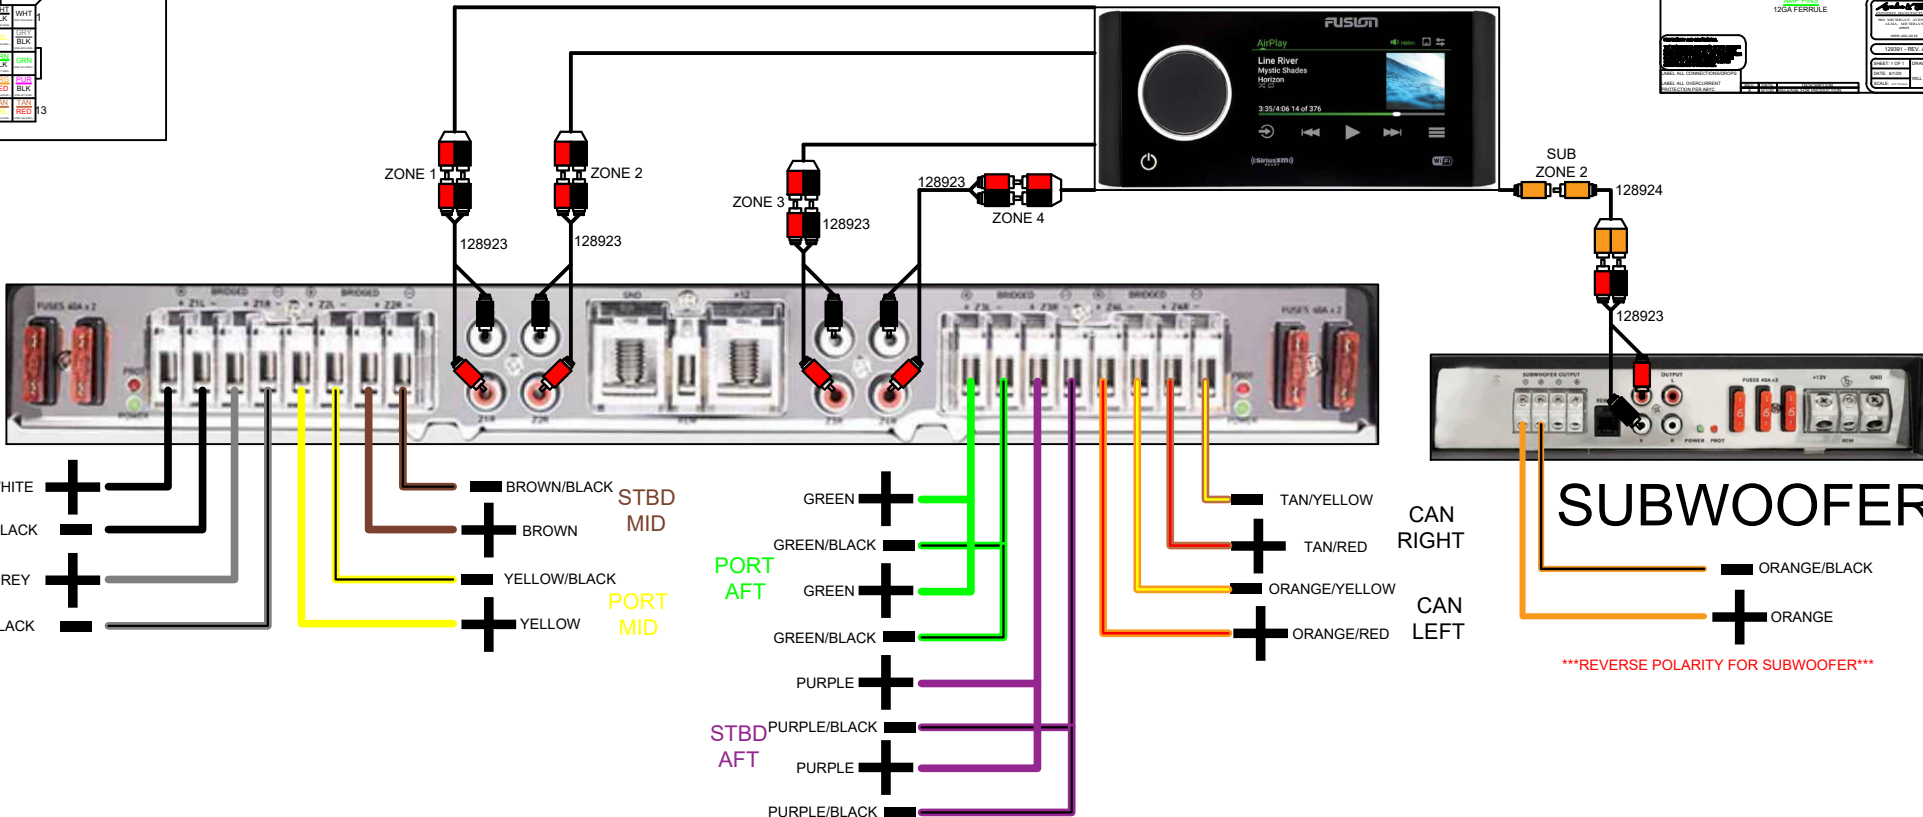

# PSOUND10MY22

**SOUND PACKAGE FOR WAKETOON - ONLY NEEDS 129390 AND 129391**

RA770, 8 SG SPEAKERS, SG SUBWOOFER, 2 CANISTER SPEAKERS, 8CH & MONOBLOCK AMP

129391 - SHORT MONOBLOCK HRNS MY22

PORT BOW WHITE/BLACK  
STBD BOW GREY/BLACK

CAN RIGHT  
CAN LEFT  
ORANGE/BLACK  
ORANGE

\*\*\*REVERSE POLARITY FOR SUBWOOFER\*\*\*