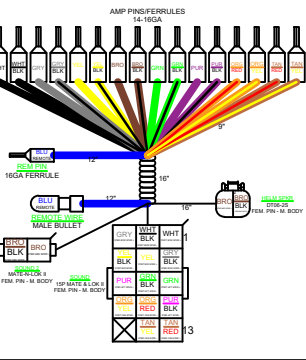

129390 - WT SOUND HRNS MY22

PSOUND10XLMY23

8 XL SG SPEAKERS, 10" SG SUBWOOFER, 2 XL SG CANS
RA770, 8CH & MONOBLOCK AMP

129391 - SHORT MONOBLOCK HRNS MY22