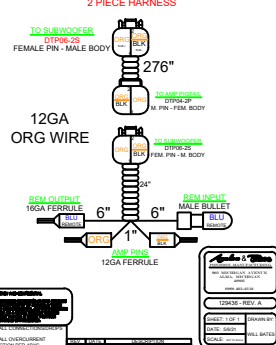

129436 - LONG MONOBLOCK HRNS MY22