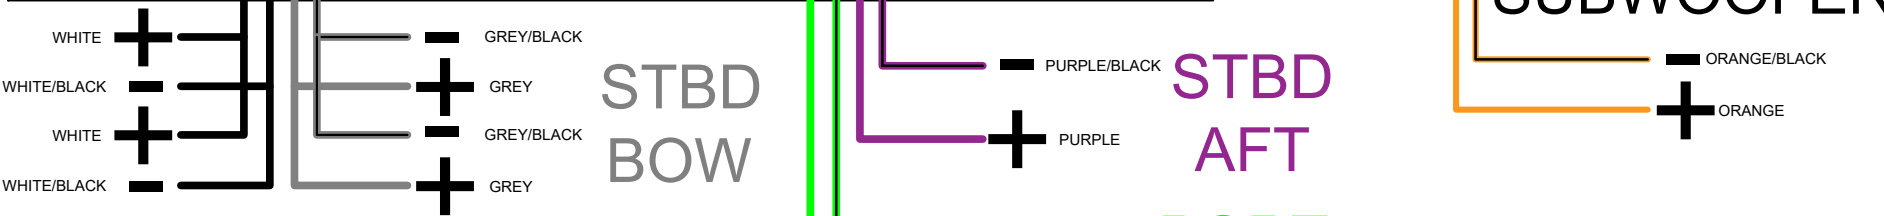

PSOUND1MY23

ALL MODELS & FLOORPLANS EXCEPT VRL
ALL CTP/CSP FLOORPLANS EXCEPT ELW, VRB, ENTFS, CRUFS
RA770, 6 SG SPEAKERS, SG SUBWOOFER, 6CH & MONOBLOCK AMP