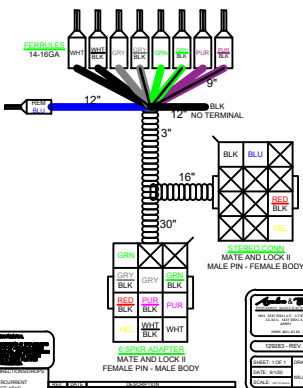

129283 - SOUND HRNS 1 MY21