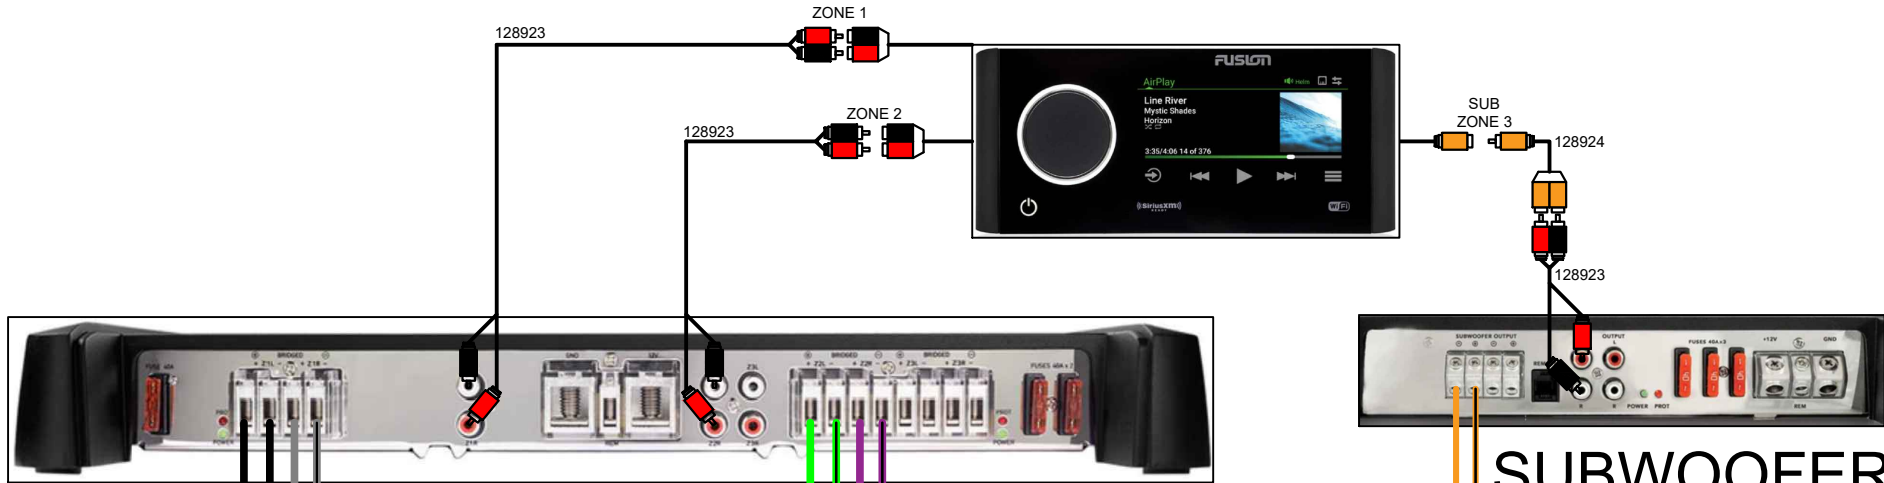

PSOUND1MY23

ALL MODELS & FLOORPLANS EXCEPT VRL
ALL CTP/CSP FLOORPLANS EXCEPT ELW, VRB, ENTFS, CRUFS
RA770, 6 SG SPEAKERS, SG SUBWOOFER, 6CH & MONOBLOCK AMP