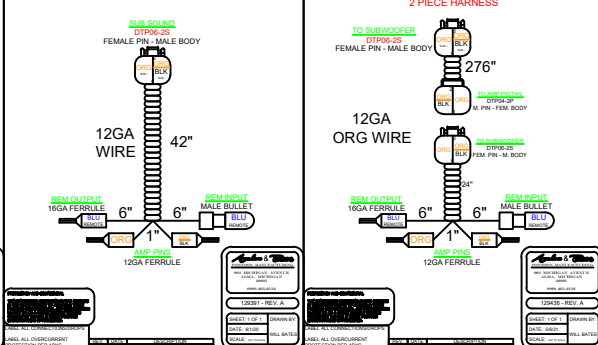

129391 - SHORT MONOBLOCK HRNS MY22