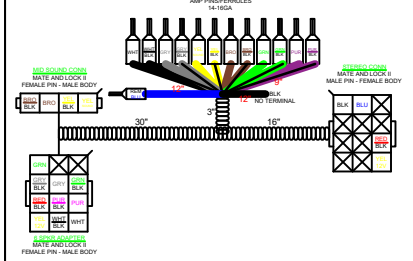

PSOUND2

PREMIUM SOUND PACKAGE 2:
6 SG SPKRS, SG SUBWOOFER, RA-770, 6CH AMP
MONOBLOCK AMP
POLARITY MUST BE REVERSED ON SG SUB

FOR ALL VRL, CTP VRB, ELW
NOT FOR CTP ENTFS

129367 - 6 SPKR SOUND HRNS 3

129368 - SM80 6 SPKR SOUND HRNS 3