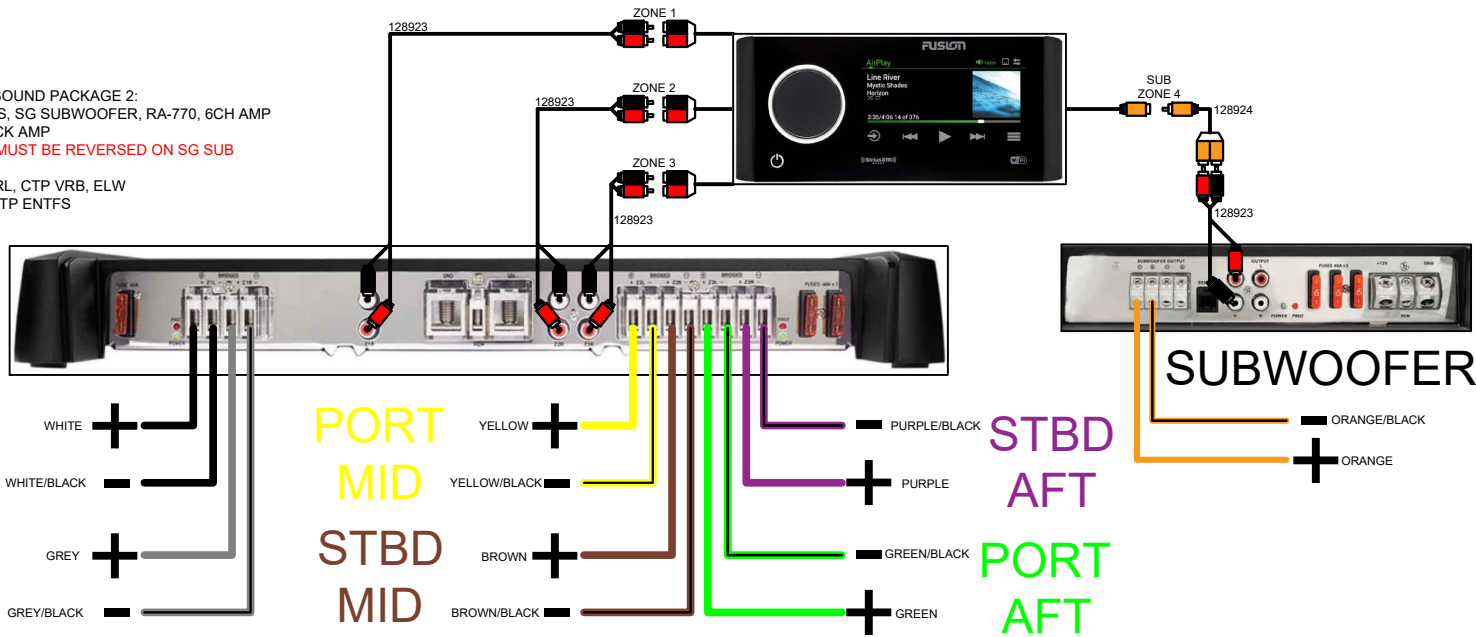

PSOUND2

PREMIUM SOUND PACKAGE 2:
6 SG SPKRS, SG SUBWOOFER, RA-770, 6CH AMP
MONOBLOCK AMP
POLARITY MUST BE REVERSED ON SG SUB

FOR ALL VRL, CTP VRB, ELW
NOT FOR CTP ENTFS

129367 - 6 SPKR SOUND HRNS 3

129368 - SM80 6 SPKR SOUND HRNS 3