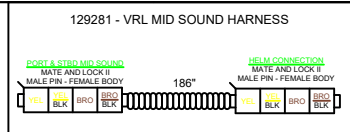

PSOUND2LVL8

PREMIUM SOUND PACKAGE 2:
6 SG SPKRS, SG SUBWOOFER, LEVEL 8 STEREO,
6CH AMP, MONOBLOCK AMP
POLARITY MUST BE REVERSED ON SG SUB

FOR ALL VRL, CTP VRB, ELW
NOT FOR CTP ENTFS

PORT
BOW
STBD
BOW

PORT
MID
STBD
MID

STBD
AFT
PORT
AFT