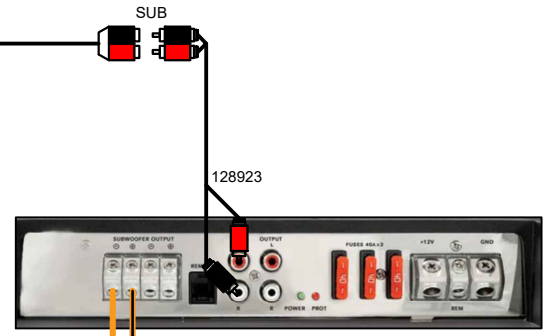

PSOUND2LVL8

PREMIUM SOUND PACKAGE 2:
6 SG SPKRS, SG SUBWOOFER, LEVEL 8 STEREO,
6CH AMP, MONOBLOCK AMP
POLARITY MUST BE REVERSED ON SG SUB

FOR ALL VRL, CTP VRB, ELW
NOT FOR CTP ENTFS

PORT
BOW
STBD
BOW

PORT
MID
STBD
MID