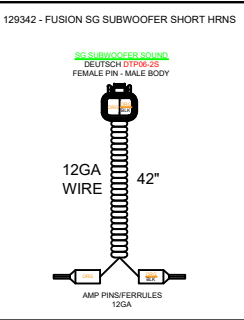

PSOUND2LVL8

PREMIUM SOUND PACKAGE 2:
6 SG SPKRS, SG SUBWOOFER, LEVEL 8 STEREO,
6CH AMP, MONOBLOCK AMP
POLARITY MUST BE REVERSED ON SG SUB

FOR ALL VRL, CTP VRB, ELW
NOT FOR CTP ENTFS

PORT
BOW
STBD
BOW

PORT
MID
STBD
MID

STBD
AFT
PORT
AFT