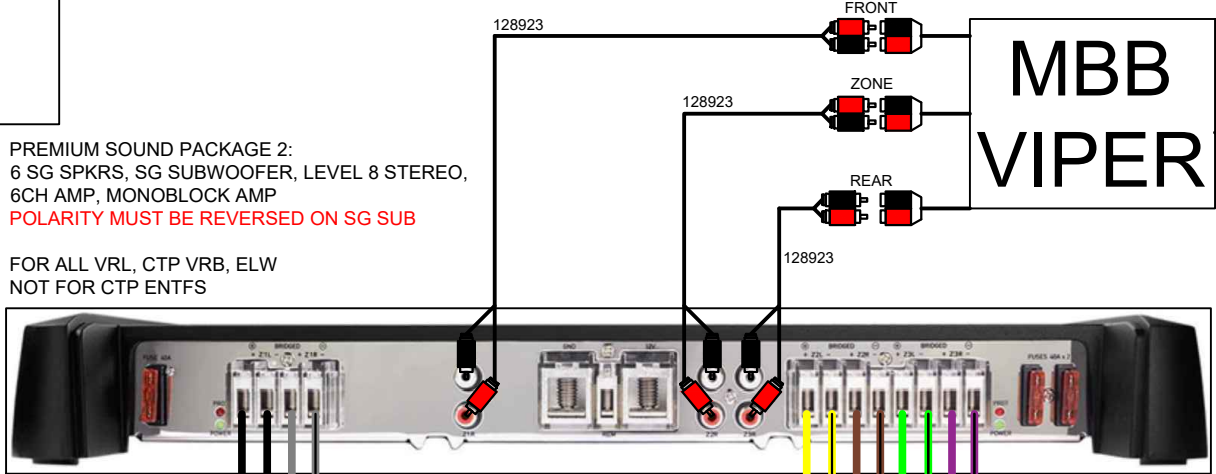

PSOUND2LVL8

PREMIUM SOUND PACKAGE 2:
6 SG SPKRS, SG SUBWOOFER, LEVEL 8 STEREO,
6CH AMP, MONOBLOCK AMP
POLARITY MUST BE REVERSED ON SG SUB

FOR ALL VRL, CTP VRB, ELW
NOT FOR CTP ENTFS

PORT
BOW
STBD
BOW

PORT
MID
STBD
MID