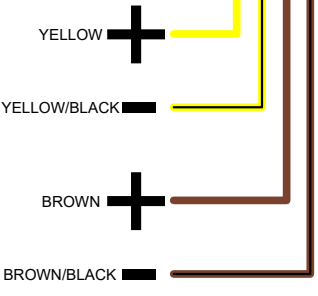

PSOUND2LVL8

PREMIUM SOUND PACKAGE 2:
6 SG SPKRS, SG SUBWOOFER, LEVEL 8 STEREO,
6CH AMP, MONOBLOCK AMP
POLARITY MUST BE REVERSED ON SG SUB

FOR ALL VRL, CTP VRB, ELW
NOT FOR CTP ENTFS

PORT
BOW
STBD
BOW

PORT
MID
STBD
MID

STBD
AFT
PORT
AFT