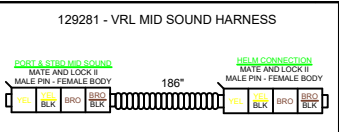

PSOUND2LVL8

PREMIUM SOUND PACKAGE 2:
6 SG SPKRS, SG SUBWOOFER, LEVEL 8 STEREO,
6CH AMP, MONOBLOCK AMP
POLARITY MUST BE REVERSED ON SG SUB

FOR ALL VRL, CTP VRB, ELW
NOT FOR CTP ENTFS

PORT
BOW
STBD
BOW

PORT
MID
STBD
MID

STBD
AFT
PORT
AFT