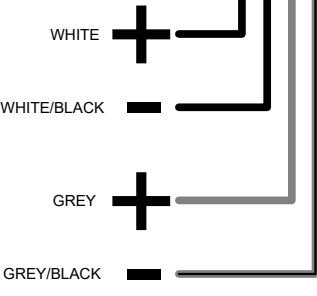

PSOUND2LVL8

PREMIUM SOUND PACKAGE 2:
6 SG SPKRS, SG SUBWOOFER, LEVEL 8 STEREO,
6CH AMP, MONOBLOCK AMP
POLARITY MUST BE REVERSED ON SG SUB

FOR ALL VRL, CTP VRB, ELW
NOT FOR CTP ENTFS

PORT
BOW
STBD
BOW

PORT
MID
STBD
MID

STBD
AFT
PORT
AFT