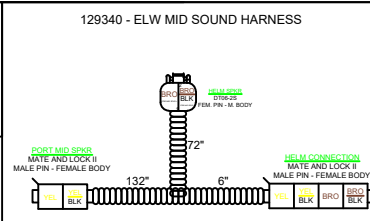

PSOUND2LVL8

PREMIUM SOUND PACKAGE 2:
6 SG SPKRS, SG SUBWOOFER, LEVEL 8 STEREO,
6CH AMP, MONOBLOCK AMP
POLARITY MUST BE REVERSED ON SG SUB

FOR ALL VRL, CTP VRB, ELW
NOT FOR CTP ENTFS

PORT
BOW
STBD
BOW

PORT
MID
STBD
MID

STBD
AFT
PORT
AFT