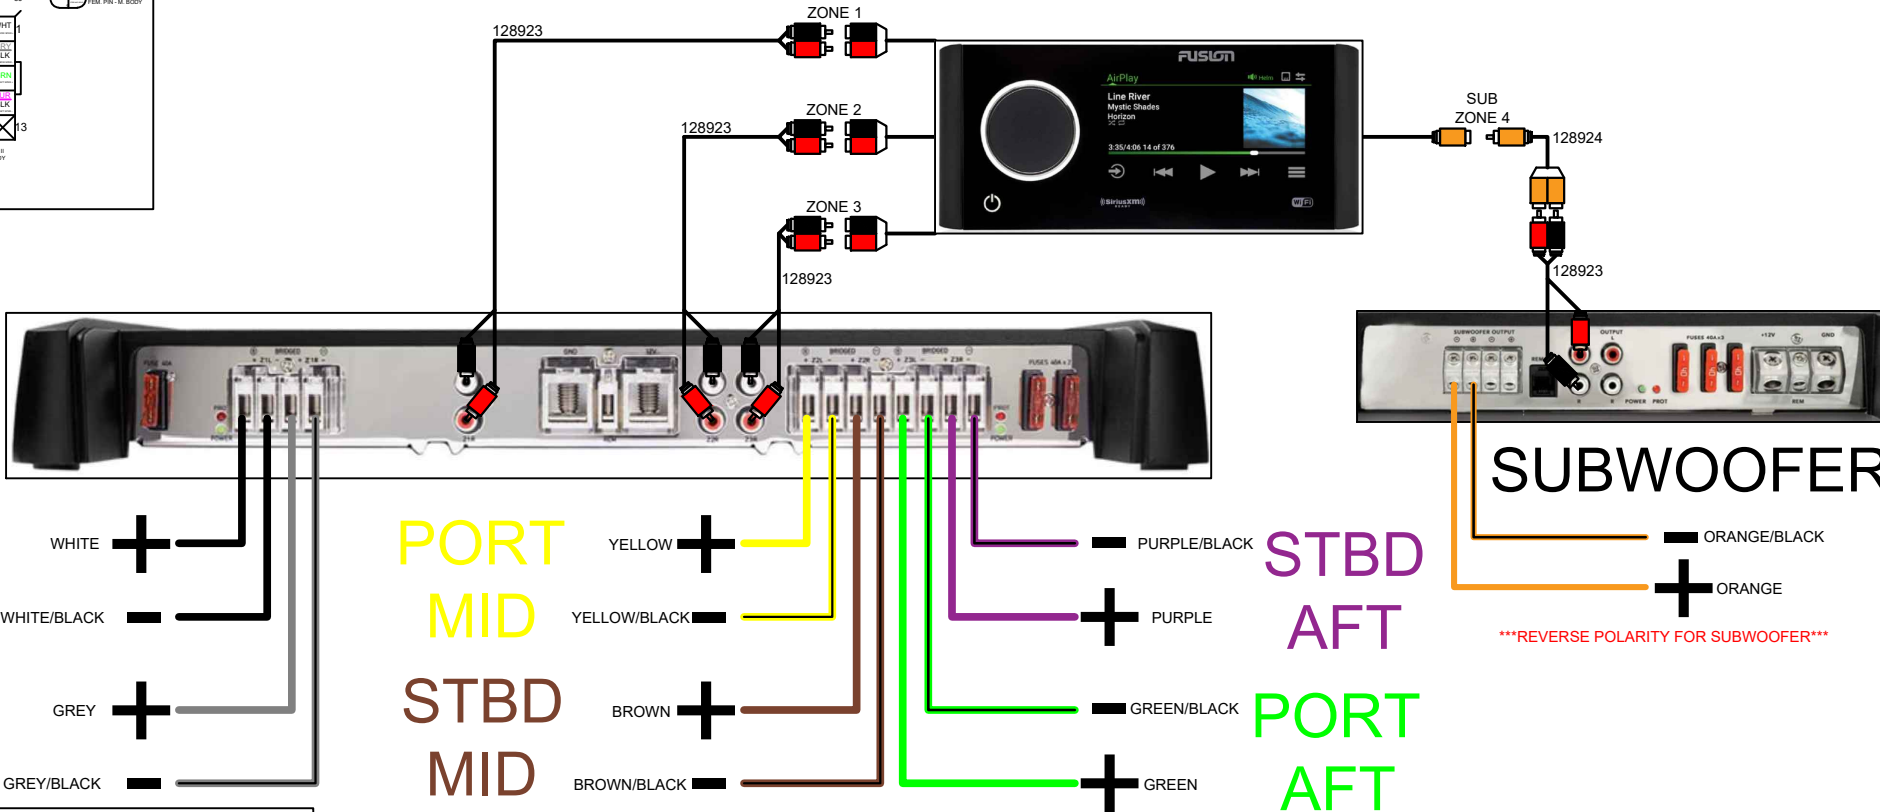

129394 - EXC SOUND HRNS 1

# PSOUND2

ALL MODELS WITH VRL FLOOR PLAN  
 FOR EXC/GRT **WITHOUT GX TOWER**, CTP/CSP ELW & VRB **EXCEPT ENTFS & CRUFS**  
 RA770, 6 SG SPEAKERS, SG SUBWOOFER, 6CH & MONOBLOCK AMP

\*\*\*EXC: USE 129394 & 129391 ONLY\*\*\*

**PORT BOW**  
 WHITE +  
 WHITE/BLACK -  
**STBD BOW**  
 GREY +  
 GREY/BLACK -

**PORT MID**  
 YELLOW +  
 YELLOW/BLACK -  
**STBD MID**  
 BROWN +  
 BROWN/BLACK -

**STBD AFT**  
 PURPLE/BLACK -  
 PURPLE +  
**PORT AFT**  
 GREEN/BLACK -  
 GREEN +

**SUBWOOFER**  
 ORANGE/BLACK -  
 ORANGE +  
 \*\*\*REVERSE POLARITY FOR SUBWOOFER\*\*\*

129367 - SOUND HRNS 5

\*\*\*LEVEL 7/ANALOG DASH ONLY\*\*\*

129368 - SM80/LVL9/LVL10 SOUND HRNS 5

NOT FOR EXCALIBUR