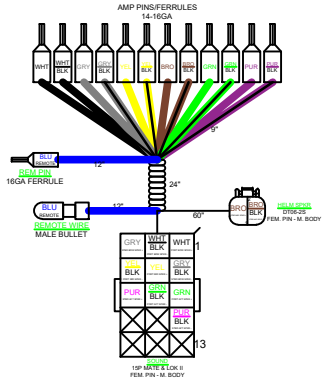

# PSOUND2

ALL MODELS WITH VRL FLOOR PLAN  
 FOR EXC/GRT **WITHOUT GX TOWER**, CTP/CSP ELW & VRB **EXCEPT ENTFS & CRUFS**  
 RA770, 6 SG SPEAKERS, SG SUBWOOFER, 6CH & MONOBLOCK AMP

\*\*\*EXC: USE 129394 & 129391 ONLY\*\*\*