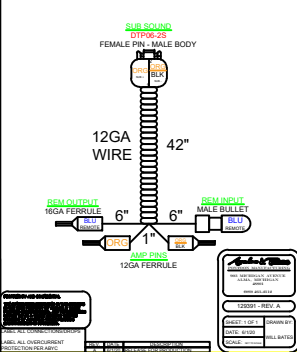

**PORT BOW**  
 WHITE +  
 WHITE/BLACK -  
**STBD BOW**  
 GREY +  
 GREY/BLACK -

**PORT MID**  
 YELLOW +  
 YELLOW/BLACK -  
**STBD MID**  
 BROWN +  
 BROWN/BLACK -

**STBD AFT**  
 PURPLE/BLACK -  
 PURPLE +  
**PORT AFT**  
 GREEN/BLACK -  
 GREEN +

**SUBWOOFER**  
 ORANGE/BLACK -  
 ORANGE +  
 \*\*\*REVERSE POLARITY FOR SUBWOOFER\*\*\*

129367 - SOUND HRNS 5

\*\*\*LEVEL 7/ANALOG DASH ONLY\*\*\*

129368 - SM80/LVL9/LVL10 SOUND HRNS 5

NOT FOR EXCALIBUR

129391 - SHORT MONOBLOCK HRNS MY22

129436 - LONG MONOBLOCK HRNS MY22

129281 - VRL & PLAT VRB MID SOUND HARNESS

129340 - ELW MID SOUND HARNESS