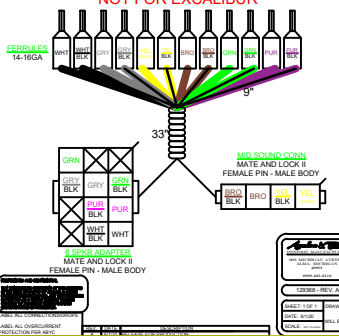

**PORT BOW**  
 WHITE +  
 WHITE/BLACK -  
**STBD BOW**  
 GREY +  
 GREY/BLACK -

**PORT MID**  
 YELLOW +  
 YELLOW/BLACK -  
**STBD MID**  
 BROWN +  
 BROWN/BLACK -

**STBD AFT**  
 PURPLE/BLACK -  
 PURPLE +  
**PORT AFT**  
 GREEN/BLACK -  
 GREEN +

**SUBWOOFER**  
 ORANGE/BLACK -  
 ORANGE +  
 \*\*\*REVERSE POLARITY FOR SUBWOOFER\*\*\*

129367 - SOUND HRNS 5

\*\*\*LEVEL 7/ANALOG DASH ONLY\*\*\*

129368 - SM80/LVL9/LVL10 SOUND HRNS 5

NOT FOR EXCALIBUR

129391 - SHORT MONOBLOCK HRNS MY22

129436 - LONG MONOBLOCK HRNS MY22

129281 - VRL & PLAT VRB MID SOUND HARNESS

129340 - ELW MID SOUND HARNESS