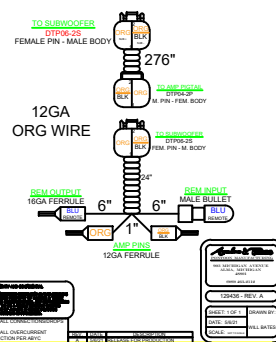

**PORT BOW**  
 WHITE +  
 WHITE/BLACK -  
**STBD BOW**  
 GREY +  
 GREY/BLACK -

**PORT MID**  
 YELLOW +  
 YELLOW/BLACK -  
**STBD MID**  
 BROWN +  
 BROWN/BLACK -

**STBD AFT**  
 PURPLE/BLACK -  
 PURPLE +  
**PORT AFT**  
 GREEN/BLACK -  
 GREEN +

**SUBWOOFER**  
 ORANGE/BLACK -  
 ORANGE +  
 \*\*\*REVERSE POLARITY FOR SUBWOOFER\*\*\*

129367 - SOUND HRNS 5

\*\*\*LEVEL 7/ANALOG DASH ONLY\*\*\*

129368 - SM80/LVL9/LVL10 SOUND HRNS 5

NOT FOR EXCALIBUR

129391 - SHORT MONOBLOCK HRNS MY22

129436 - LONG MONOBLOCK HRNS MY22

129281 - VRL & PLAT VRB MID SOUND HARNESS

129340 - ELW MID SOUND HARNESS