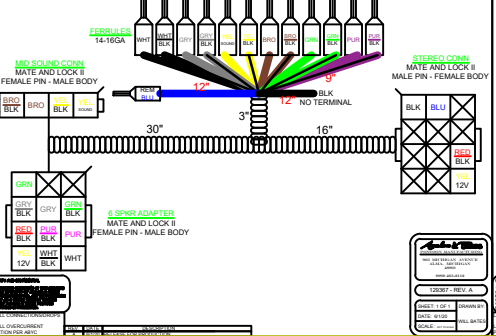

**PORT BOW**  
 WHITE +  
 WHITE/BLACK -  
**STBD BOW**  
 GREY +  
 GREY/BLACK -

**PORT MID**  
 YELLOW +  
 YELLOW/BLACK -  
**STBD MID**  
 BROWN +  
 BROWN/BLACK -

**STBD AFT**  
 PURPLE/BLACK -  
 PURPLE +  
**PORT AFT**  
 GREEN/BLACK -  
 GREEN +

**SUBWOOFER**  
 ORANGE/BLACK -  
 ORANGE +  
 \*\*\*REVERSE POLARITY FOR SUBWOOFER\*\*\*

129367 - SOUND HRNS 5

\*\*\*LEVEL 7/ANALOG DASH ONLY\*\*\*

129368 - SM80/LVL9/LVL10 SOUND HRNS 5

NOT FOR EXCALIBUR

129391 - SHORT MONOBLOCK HRNS MY22

129436 - LONG MONOBLOCK HRNS MY22

129281 - VRL & PLAT VRB MID SOUND HARNESS

129340 - ELW MID SOUND HARNESS