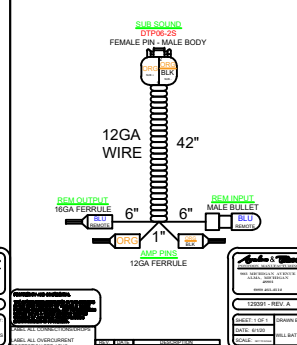

129391 - SHORT MONOBLOCK HRNS MY22