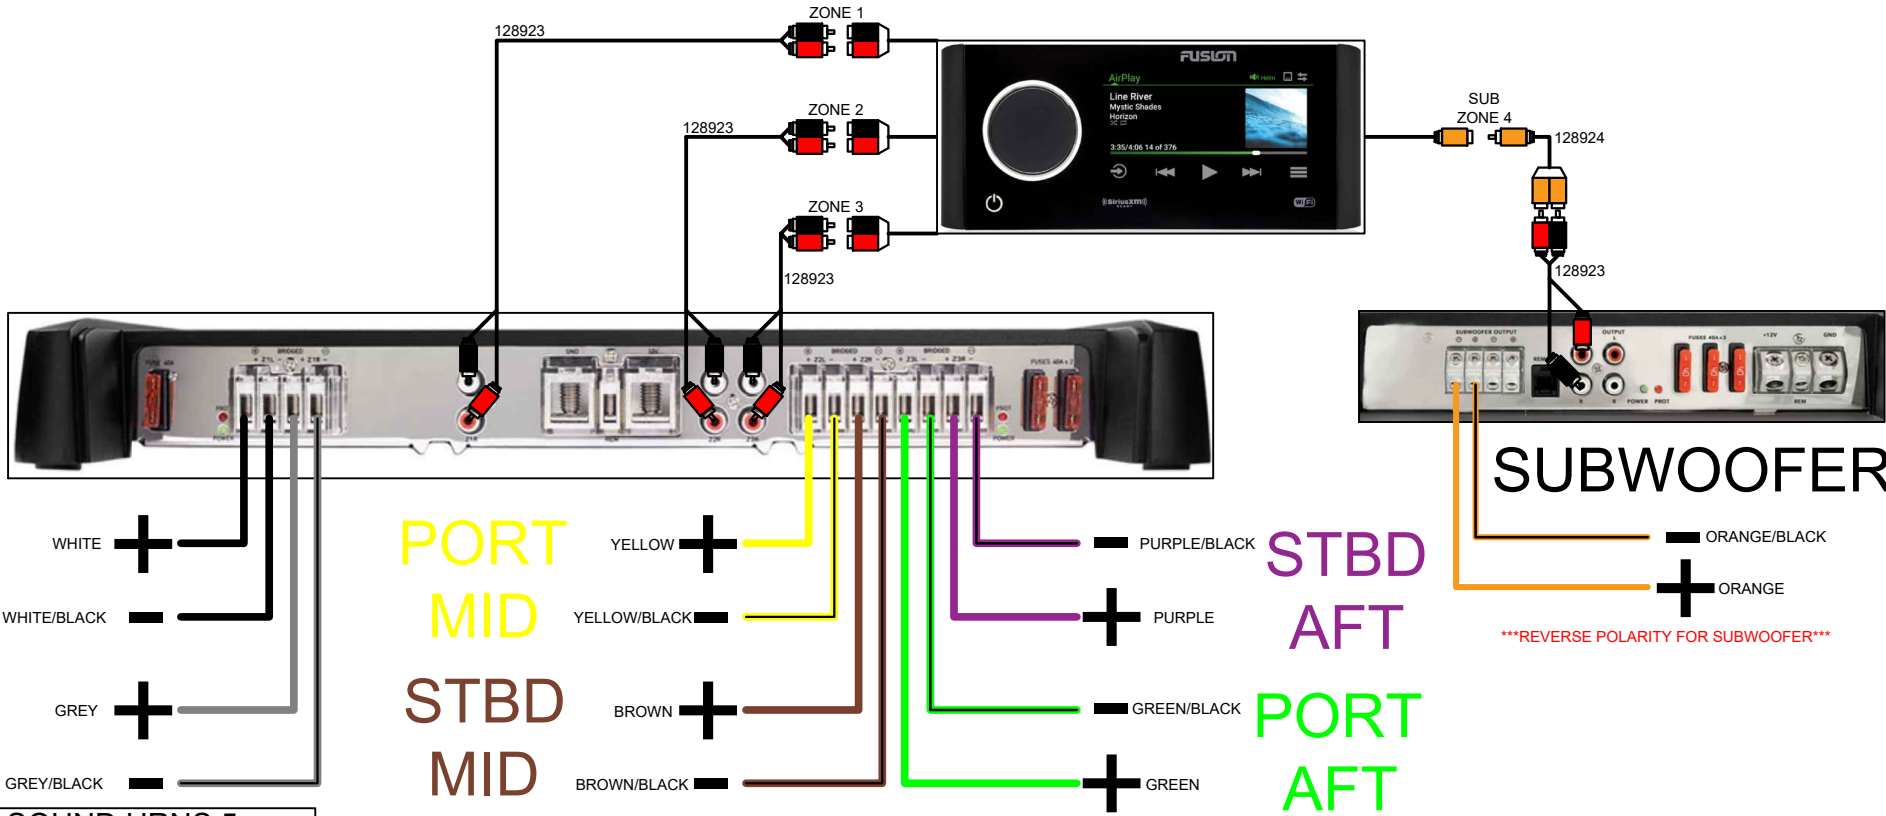

# PSOUND2MY23

ALL MODELS WITH VRL FLOOR PLAN

CTP/CSP ELW & VRB **EXCEPT ENTFS & CRUFS**

RA770, 6 SG SPEAKERS, SG SUBWOOFER, 6CH & MONOBLOCK AMP

## 129367 - SOUND HRNS 5

**\*\*\*LEVEL 7/ANALOG DASH ONLY\*\*\***