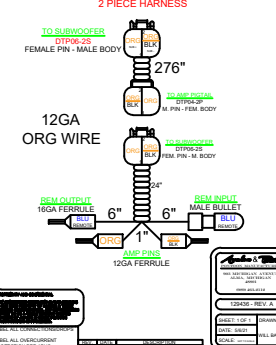

## 129368 - SM80/LVL9/LVL10 SOUND HRNS 5

**NOT FOR EXCALIBUR**

## 129281 - VRL & PLAT VRB MID SOUND HARNESS