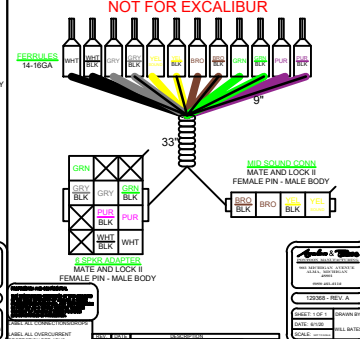

129368 - SM80/LVL9/LVL10 SOUND HRNS 5

NOT FOR EXCALIBUR