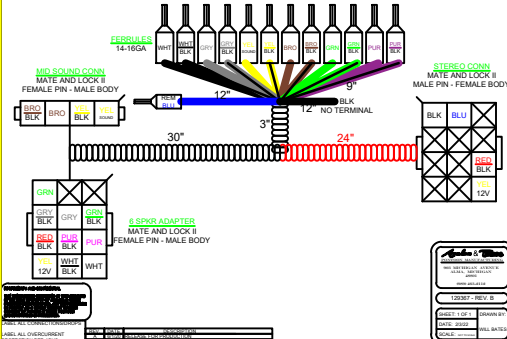

# PSOUND2MY23

ALL MODELS WITH VRL FLOOR PLAN

CTP/CSP ELW & VRB **EXCEPT ENTFS & CRUFS**

RA770, 6 SG SPEAKERS, SG SUBWOOFER, 6CH & MONOBLOCK AMP

## 129367 - SOUND HRNS 5

**\*\*\*LEVEL 7/ANALOG DASH ONLY\*\*\***