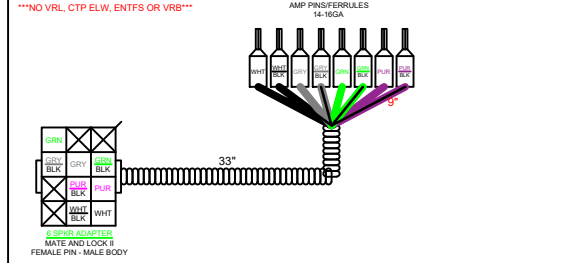

### 129283 - 6 SPKR SOUND HRNS 1

### 129285 6 SPKR SOUND HRNS SM80

PORT  
BOW  
STBD  
BOW

PORT  
AFT  
STBD  
AFT

FRONT  
REAR  
ZONE