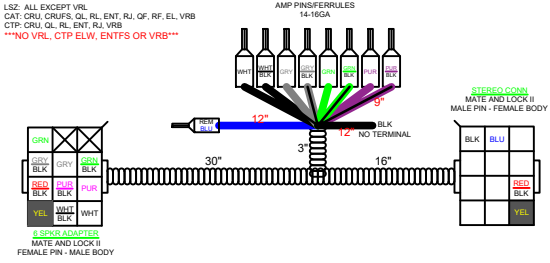

### 129283 - 6 SPKR SOUND HRNS 1

### 129285 6 SPKR SOUND HRNS SM80

PORT  
BOW  
STBD  
BOW

PORT  
AFT  
STBD  
AFT

FRONT  
REAR  
ZONE

# MBB VIPER

UPPER  
DECK R  
UPPER  
DECK L

SUBWOOFER