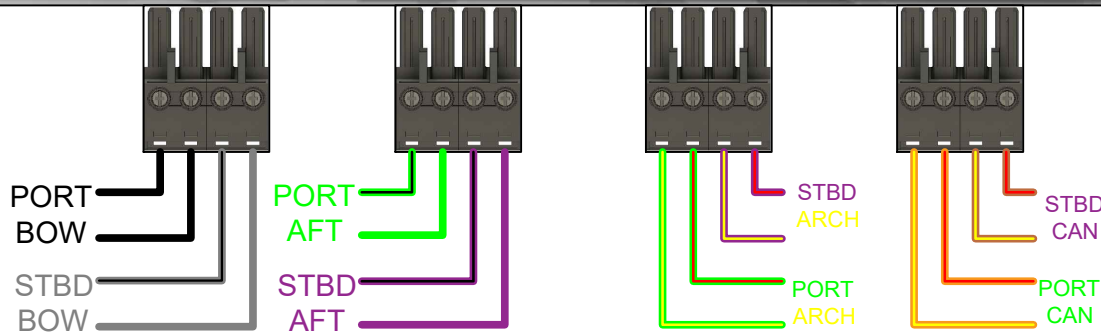

PSOUND4MY24

4 DECK LEVEL SPEAKERS, 2 INTEGRATED ARCH SPEAKERS & 2 XL CANISTER SPEAKERS
 RA770, 6 SG SPKRS, 2 SG 8.8 CANS, 10" SG SUBWOOFER, 8CH & MONOBLOCK
 COMMANDER & ENSIGN II USE 129391, EVERYTHING ELSE USE 129436

129285A - APOLLO SOUND HRNS 3 MY24
 NOT FOR VRL OF ANY MODEL
 NOT FOR CTP ELUV, ENTERS OR VRB

129382A - APOLLO ARCH & WALK-ON HRNS MY24
 INTEGRATED ARCH & WALK-ON SPEAKERS ONLY