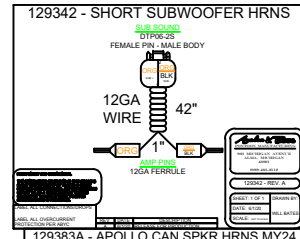

PSOUND4MY24

4 DECK LEVEL SPEAKERS, 2 INTEGRATED ARCH SPEAKERS & 2 XL CANISTER SPEAKERS
 RA770, 6 SG SPKRS, 2 SG 8.8 CANS, 10" SG SUBWOOFER, 8CH & MONOBLOCK
 COMMANDER & ENSIGN II USE 129391, EVERYTHING ELSE USE 129436

129285A - APOLLO SOUND HRNS 3 MY24
 NOT FOR VRL OF ANY MODEL
 NOT FOR CTP ELUV, ENTERS OR VRB

129382A - APOLLO ARCH & WALK-ON HRNS MY24
 INTEGRATED ARCH & WALK-ON SPEAKERS ONLY