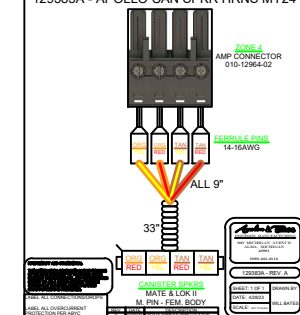

PSOUND4MY24

4 DECK LEVEL SPEAKERS, 2 INTEGRATED ARCH SPEAKERS & 2 XL CANISTER SPEAKERS
 RA770, 6 SG SPKRS, 2 SG 8.8 CANS, 10" SG SUBWOOFER, 8CH & MONOBLOCK
 COMMANDER & ENSIGN II USE 129391, EVERYTHING ELSE USE 129436

129285A - APOLLO SOUND HRNS 3 MY24
 NOT FOR VRL OF ANY MODEL
 NOT FOR CTP ELUV, ENTERS OR VRB

129382A - APOLLO ARCH & WALK-ON HRNS MY24
 INTEGRATED ARCH & WALK-ON SPEAKERS ONLY