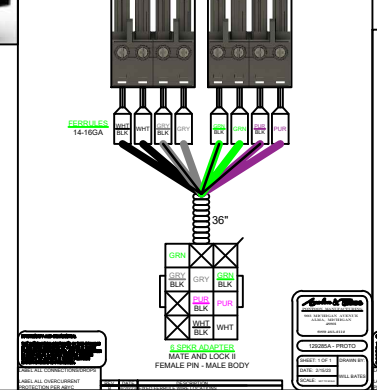

PSOUND4MY24

4 DECK LEVEL SPEAKERS, 2 INTEGRATED ARCH SPEAKERS & 2 XL CANISTER SPEAKERS
 RA770, 6 SG SPKRS, 2 SG 8.8 CANS, 10" SG SUBWOOFER, 8CH & MONOBLOCK
 COMMANDER & ENSIGN II USE 129391, EVERYTHING ELSE USE 129436

129285A - APOLLO SOUND HRNS 3 MY24
 NOT FOR VRL OF ANY MODEL
 NOT FOR CTP ELUV, ENTERS OR VRB

129382A - APOLLO ARCH & WALK-ON HRNS MY24
 INTEGRATED ARCH & WALK-ON SPEAKERS ONLY