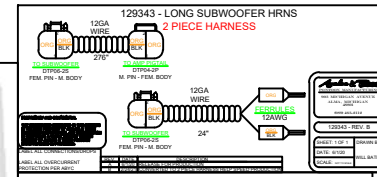

PSOUND4MY24

4 DECK LEVEL SPEAKERS, 2 INTEGRATED ARCH SPEAKERS & 2 XL CANISTER SPEAKERS
 RA770, 6 SG SPKRS, 2 SG 8.8 CANS, 10" SG SUBWOOFER, 8CH & MONOBLOCK
 COMMANDER & ENSIGN II USE 129391, EVERYTHING ELSE USE 129436

129285A - APOLLO SOUND HRNS 3 MY24
 NOT FOR VRL OF ANY MODEL
 NOT FOR CTP ELUV, ENTERS OR VRB

129382A - APOLLO ARCH & WALK-ON HRNS MY24
 INTEGRATED ARCH & WALK-ON SPEAKERS ONLY