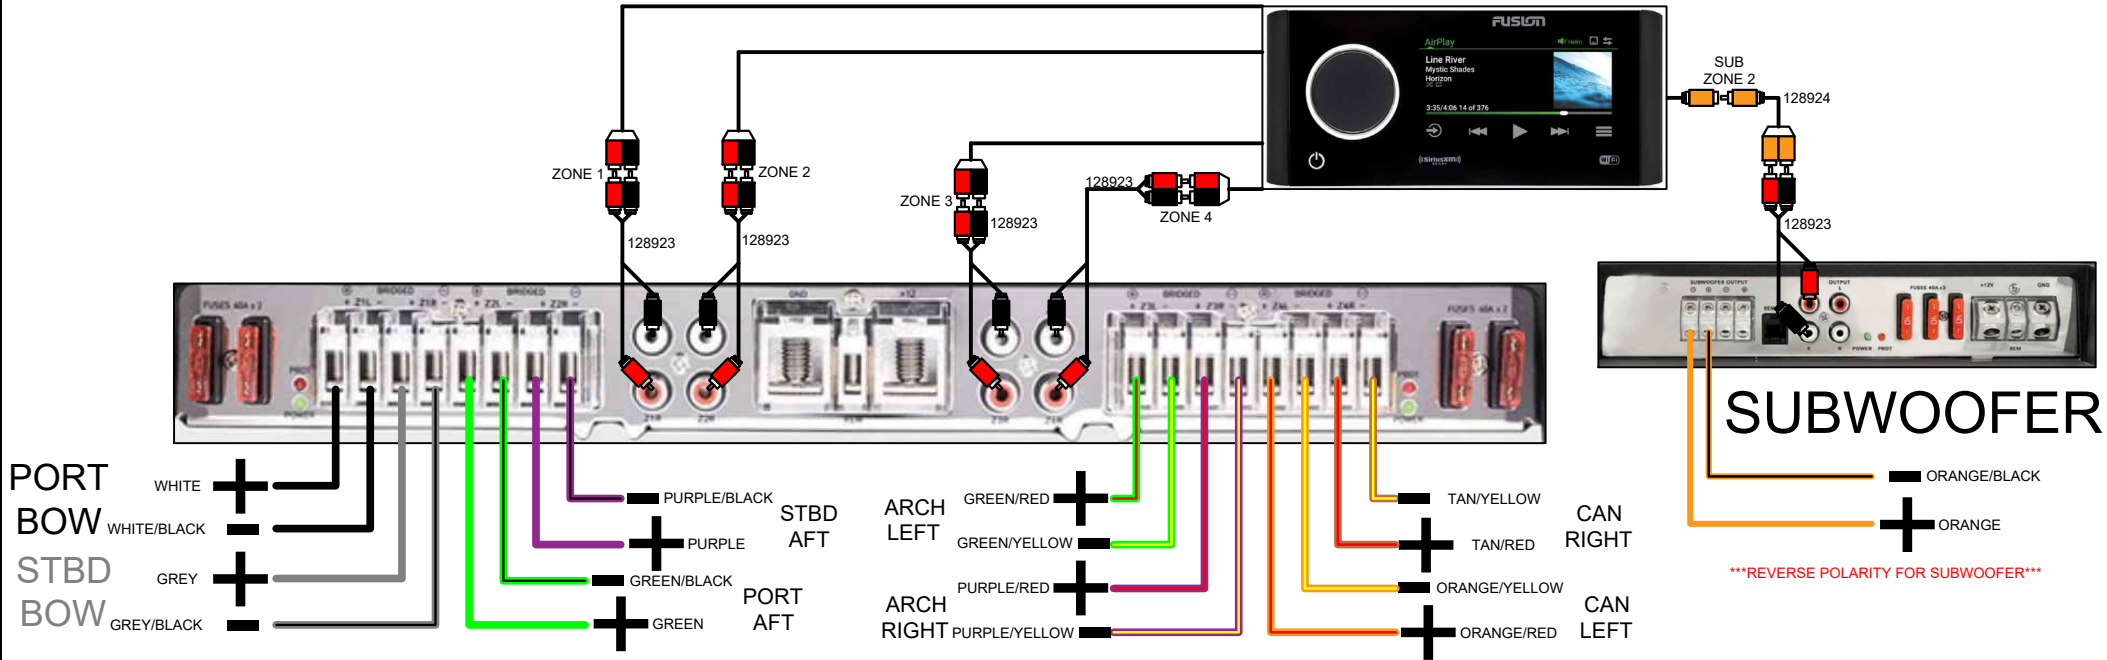

PSOUND5

FOR PREMIUM SOUND BOATS WITH 4 DECK LEVEL SPEAKERS ,2 INTEGRATED ARCH SPEAKERS & 2 CANISTER SPEAKERS
 RA770, 6 SG SPEAKERS, 2 SG CANISTER SPEAKERS, SG SUBWOOFER, 8CH & MONOBLOCK AMP
 COMMANDER & ENSIGN II USE 129391, EVERYTHING ELSE USE 129436

SUBWOOFER

REVERSE POLARITY FOR SUBWOOFER