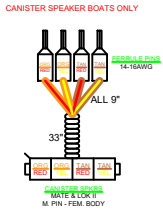

PSOUND5LVL8

129383 - CANISTER SPKR AMP HRNS