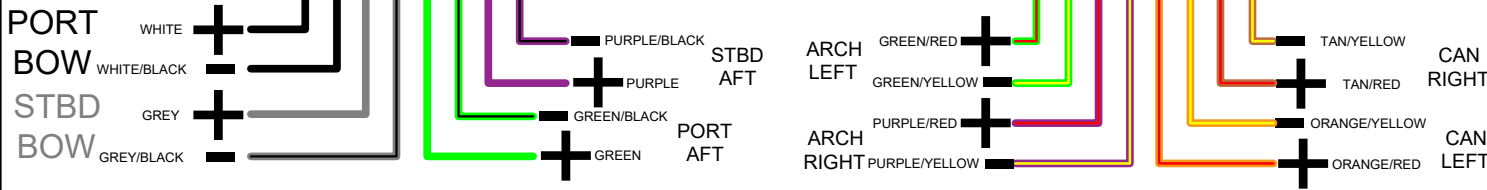

PSOUND5LVL8

129383 - CANISTER SPKR AMP HRNS

129382 - ARCH & WALK-ON SPKR AMP HRNS

8 SPEAKER SETUP + SUBWOOFER
8CH AMP + MONOBLOCK
LEVEL 8 ONLY

SUBWOOFER

129283 - 6 SPKR SOUND HRNS 1

129342 - FUSION SG SUBWOOFER SHORT HRNS