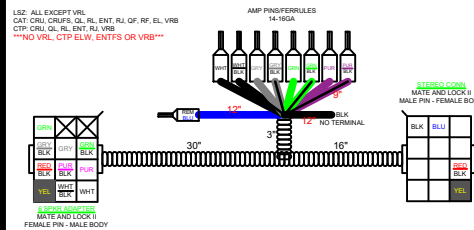

129283 - 6 SPKR SOUND HRNS 1

129342 - FUSION SG SUBWOOFER SHORT HRNS