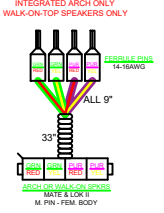

129382 - ARCH & WALK-ON SPKR AMP HRNS