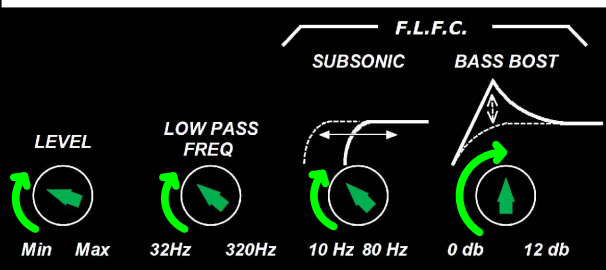

PSOUND5LVL8

129383 - CANISTER SPKR AMP HRNS

129382 - ARCH & WALK-ON SPKR AMP HRNS

8 SPEAKER SETUP + SUBWOOFER
8CH AMP + MONOBLOCK
LEVEL 8 ONLY

SUBWOOFER

129283 - 6 SPKR SOUND HRNS 1

129342 - FUSION SG SUBWOOFER SHORT HRNS