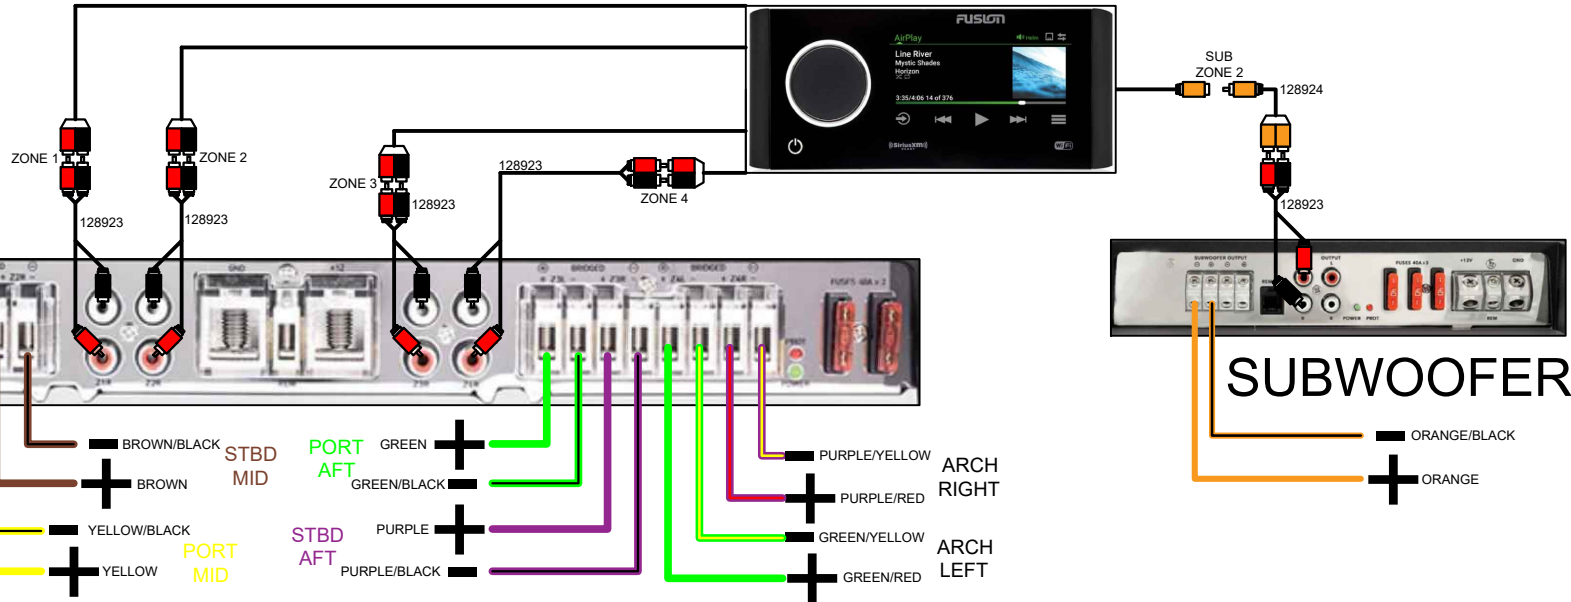

PSOUND6

6 SPKR + 2 ARCH

PREMIUM SOUND 6 SPKR W/ARCH:
6 SG SPKRS + 2 ARCH, SG SUBWOOFER
RA-770
8CH AMP, MONOBLOCK AMP
POLARITY MUST BE REVERSED ON SG SUB

FOR CAT/CAS CTP/CSP WITH 6 SPKRS STD AND
AN ARCH FOR 8 SPKRS TOTAL

129367 - 6 SPKR SOUND HRNS 3

129368 - SM80 6 SPKR SOUND HRNS 3

129342 - FUSION SG SUBWOOFER SHORT HRNS

129343 - FUSION SG SUBWOOFER LONG HRNS

129340 - ELW MID SOUND HARNESS

?????- ARCH & WALK-ON SPKR AMP HRNS