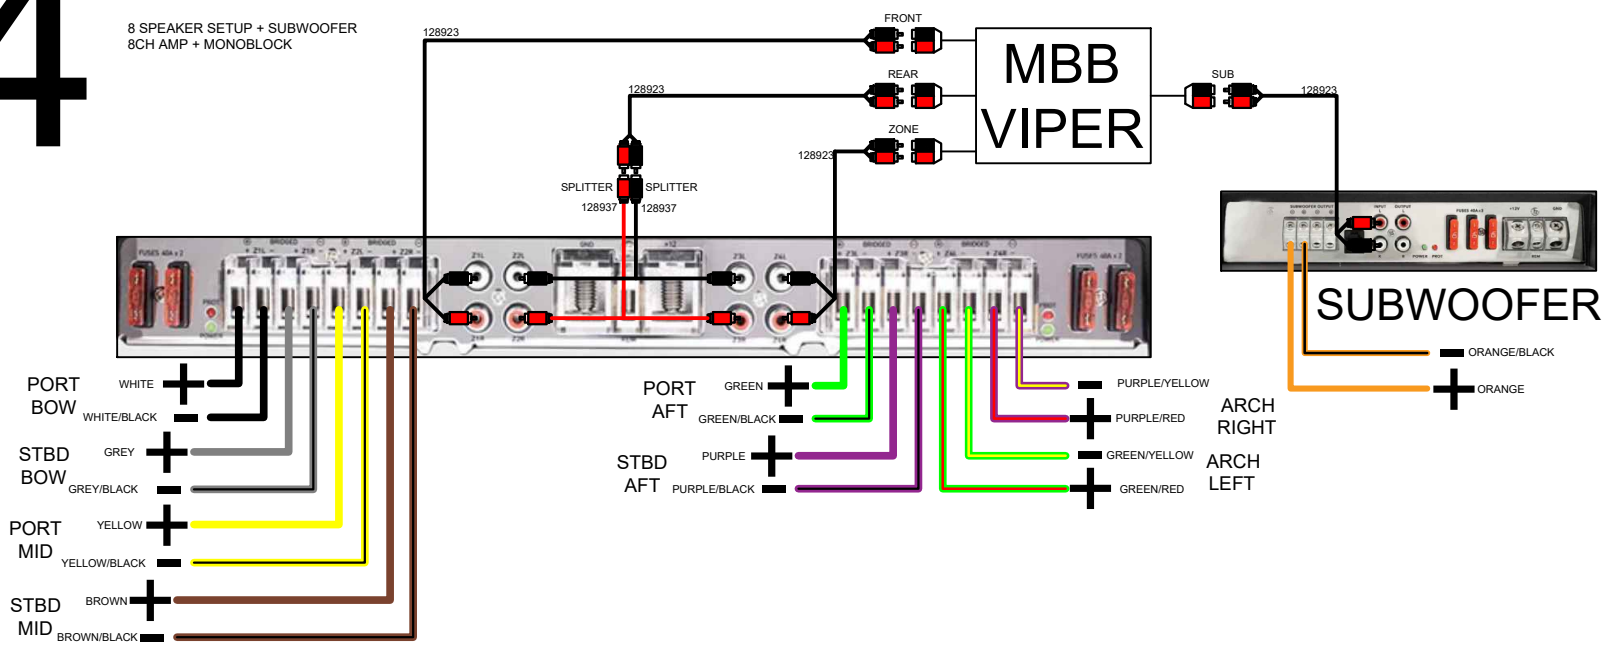

4

8 SPEAKER SETUP + SUBWOOFER
8CH AMP + MONOBLOCK

PSOUND6LVL8

?????- ARCH & WALK-ON SPKR AMP HRNS