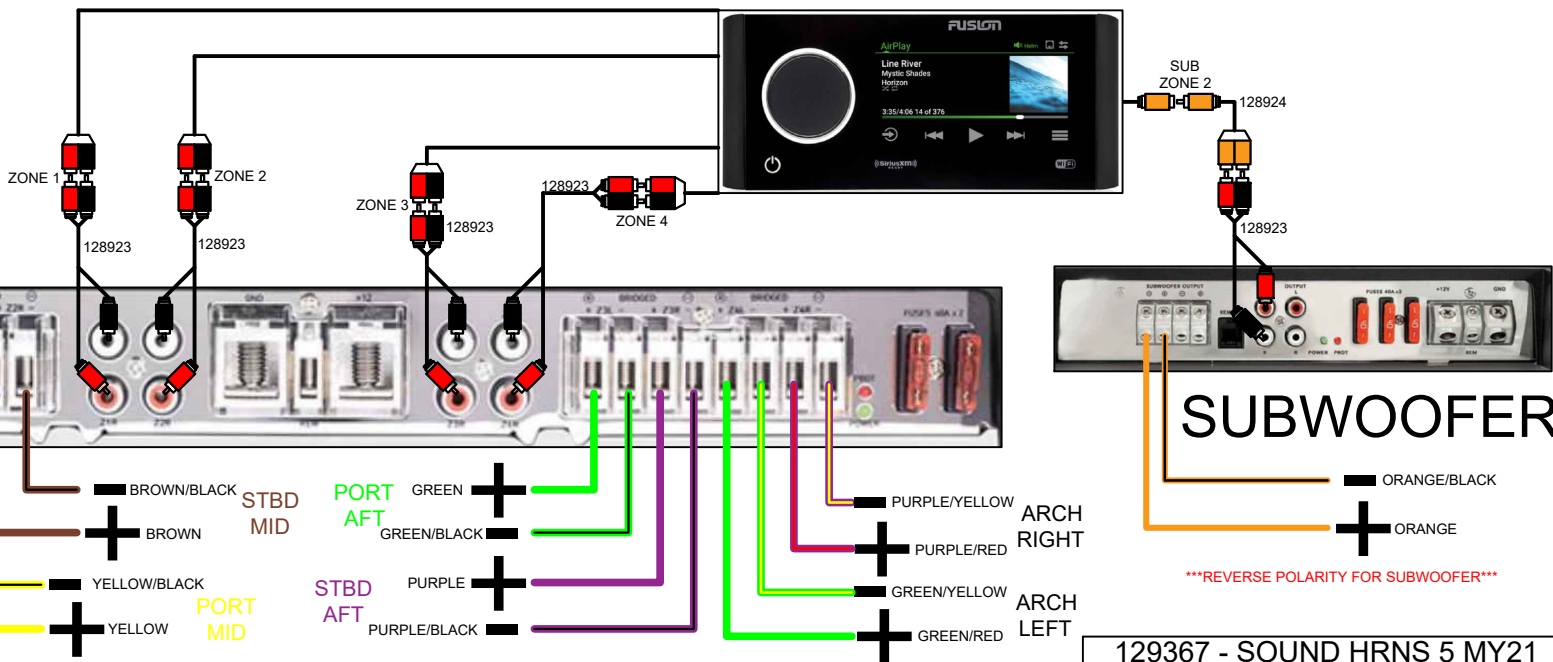

PSOUND6MY22

FOR EXC/GRT WITH GX TOWER NO CANS

FOR CTP/CSP ELW & VRB WITH 2 INTEGRATED ARCH SPRKS EXCEPT ENTFS & CRUFS

RA770, 8 SG SPEAKERS, SG SUBWOOFER, 8CH & MONOBLOCK AMP

EXC: USE 129395 & 129391 ONLY

COMMANDER & ENSIGN II USE 129391, EVERYTHING ELSE USE 129436

PORT BOW
STBD BOW

BROWN/BLACK STBD MID
BROWN
YELLOW/BLACK
YELLOW PORT MID

GREEN PORT AFT
GREEN/BLACK
PURPLE STBD AFT
PURPLE/BLACK

PURPLE/YELLOW ARCH RIGHT
PURPLE/RED
GREEN/YELLOW ARCH LEFT
GREEN/RED

SUBWOOFER
ORANGE/BLACK
ORANGE

REVERSE POLARITY FOR SUBWOOFER