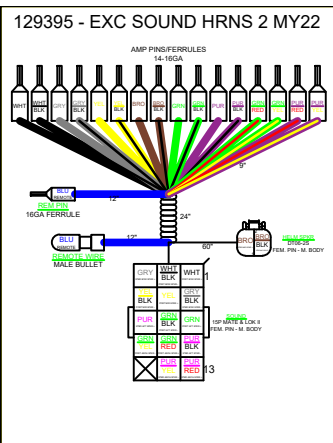

PSOUND6MY22

FOR EXC/GRT WITH GX TOWER NO CANS

FOR CTP/CSP ELW & VRB WITH 2 INTEGRATED ARCH SPRKS EXCEPT ENTFS & CRUFS

RA770, 8 SG SPEAKERS, SG SUBWOOFER, 8CH & MONOBLOCK AMP

EXC: USE 129395 & 129391 ONLY

COMMANDER & ENSIGN II USE 129391, EVERYTHING ELSE USE 129436

PORT BOW
STBD BOW

BROWN/BLACK STBD MID
BROWN
YELLOW/BLACK
YELLOW PORT MID

GREEN PORT AFT
GREEN/BLACK
PURPLE STBD AFT
PURPLE/BLACK

PURPLE/YELLOW ARCH RIGHT
PURPLE/RED
GREEN/YELLOW ARCH LEFT
GREEN/RED

SUBWOOFER
ORANGE/BLACK
ORANGE

REVERSE POLARITY FOR SUBWOOFER