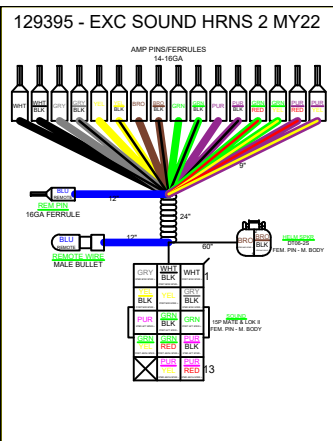

PSOUND6MY23

FOR EXC/GRT WITH GX TOWER NO CANS

FOR CTP/CSP ELW & VRB WITH 2 INTEGRATED ARCH SPRKS EXCEPT ENTFS & CRUFS

RA770, 8 SG SPEAKERS, SG SUBWOOFER, 8CH & MONOBLOCK AMP

EXC: USE 129395 & 129391 ONLY

COMMANDER & ENSIGN II USE 129391, EVERYTHING ELSE USE 129436

PORT BOW
STBD BOW

STBD MID
PORT MID

PORT AFT
STBD AFT

ARCH RIGHT
ARCH LEFT

SUBWOOFER

REVERSE POLARITY FOR SUBWOOFER