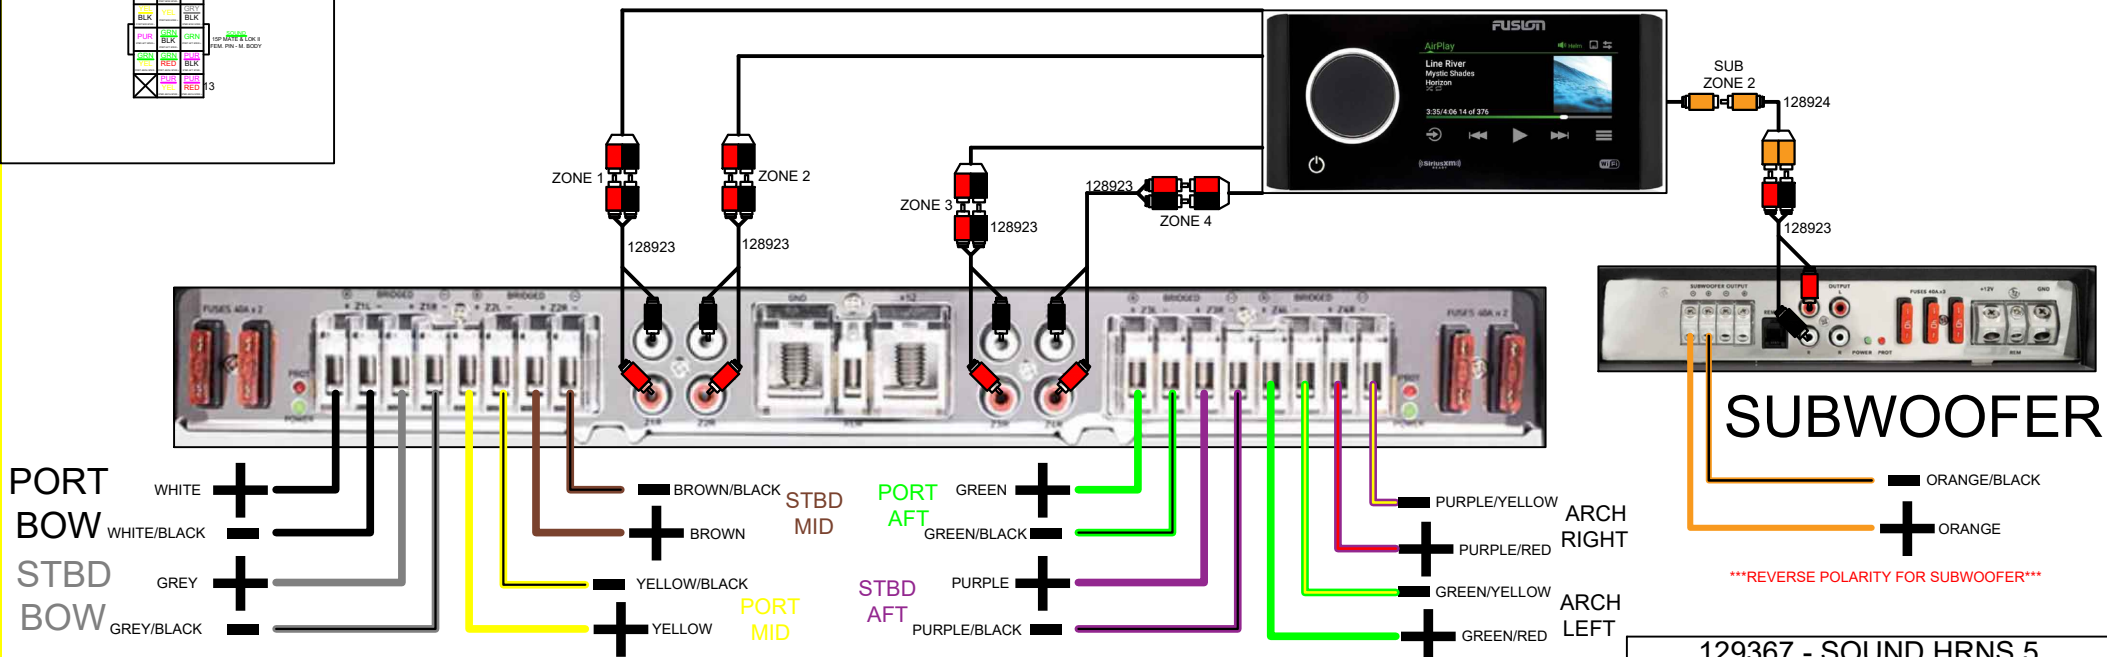

PSOUND6MY23

FOR EXC/GRT WITH GX TOWER NO CANS

FOR CTP/CSP ELW & VRB WITH 2 INTEGRATED ARCH SPRKS EXCEPT ENTFS & CRUFS

RA770, 8 SG SPEAKERS, SG SUBWOOFER, 8CH & MONOBLOCK AMP

EXC: USE 129395 & 129391 ONLY

COMMANDER & ENSIGN II USE 129391, EVERYTHING ELSE USE 129436

PORT BOW
STBD BOW

STBD MID
PORT MID

PORT AFT
STBD AFT

ARCH RIGHT
ARCH LEFT

SUBWOOFER

REVERSE POLARITY FOR SUBWOOFER