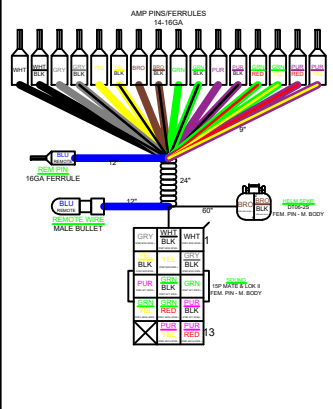

129395 - EXC SOUND HRNS 2 MY22

PSOUND6XLMY23

FOR EXC/GRT ONLY: GX & CARBON ARCH, NO CANS

6 XL SG SPEAKERS, 2 SG ARCH SPEAKERS, 10" SG SUBWOOFER
RA770, 8CH & MONOBLOCK AMP

129391 - SHORT MONOBLOCK HRNS MY22