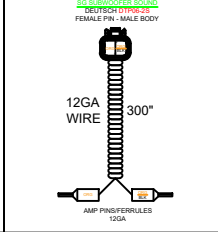

## 6 SPKR + 2 ARCH + 2 CANS

PREMIUM SOUND 6 SPKR W/ARCH:  
6 SG SPKRS + 2 ARCH + 2 CANISTER, SG SUBWOOFER

RA-770, 8CH AMP  
MONOBLOCK AMP  
**POLARITY MUST BE REVERSED ON SG SUB**

FOR CAT/CAS CTP/CSP WITH 6 SPKRS STD AND AN  
ARCH AND CANS FOR 10 SPKRS TOTAL

129284 - 6 SPKR SOUND HRNS 2

129364 - SM80 6 SPKR SOUND HRNS 2

129342 - FUSION SG SUBWOOFER SHORT HRNS

129343 - FUSION SG SUBWOOFER LONG HRNS

129340 - ELW MID SOUND HARNESS

?????- ARCH & WALK-ON SPKR AMP HRNS