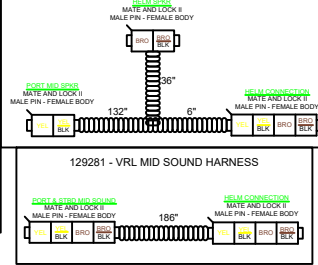

## 6 SPKR + 2 ARCH + 2 CANS

PREMIUM SOUND 6 SPKR W/ARCH:  
6 SG SPKRS + 2 ARCH + 2 CANISTER, SG SUBWOOFER

RA-770, 8CH AMP  
MONOBLOCK AMP  
**POLARITY MUST BE REVERSED ON SG SUB**

FOR CAT/CAS CTP/CSP WITH 6 SPKRS STD AND AN  
ARCH AND CANS FOR 10 SPKRS TOTAL

129284 - 6 SPKR SOUND HRNS 2

129364 - SM80 6 SPKR SOUND HRNS 2

129342 - FUSION SG SUBWOOFER SHORT HRNS

129343 - FUSION SG SUBWOOFER LONG HRNS

129340 - ELW MID SOUND HARNESS

?????- ARCH & WALK-ON SPKR AMP HRNS