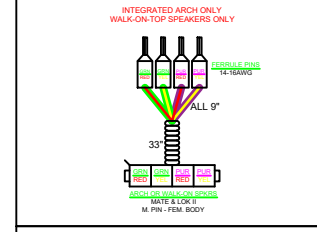

## 6 SPKR + 2 ARCH + 2 CANS

PREMIUM SOUND 6 SPKR W/ARCH:  
6 SG SPKRS + 2 ARCH + 2 CANISTER, SG SUBWOOFER

RA-770, 8CH AMP  
MONOBLOCK AMP  
**POLARITY MUST BE REVERSED ON SG SUB**

FOR CAT/CAS CTP/CSP WITH 6 SPKRS STD AND AN  
ARCH AND CANS FOR 10 SPKRS TOTAL

129284 - 6 SPKR SOUND HRNS 2

129364 - SM80 6 SPKR SOUND HRNS 2

129342 - FUSION SG SUBWOOFER SHORT HRNS

129343 - FUSION SG SUBWOOFER LONG HRNS

129340 - ELW MID SOUND HARNESS

?????- ARCH & WALK-ON SPKR AMP HRNS