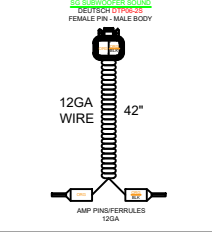

## 6 SPKR + 2 ARCH + 2 CANS

PREMIUM SOUND 6 SPKR W/ARCH:  
6 SG SPKRS + 2 ARCH + 2 CANISTER, SG SUBWOOFER

RA-770, 8CH AMP  
MONOBLOCK AMP  
**POLARITY MUST BE REVERSED ON SG SUB**

FOR CAT/CAS CTP/CSP WITH 6 SPKRS STD AND AN  
ARCH AND CANS FOR 10 SPKRS TOTAL

129284 - 6 SPKR SOUND HRNS 2

129364 - SM80 6 SPKR SOUND HRNS 2

129342 - FUSION SG SUBWOOFER SHORT HRNS

129343 - FUSION SG SUBWOOFER LONG HRNS

129340 - ELW MID SOUND HARNESS

?????- ARCH & WALK-ON SPKR AMP HRNS