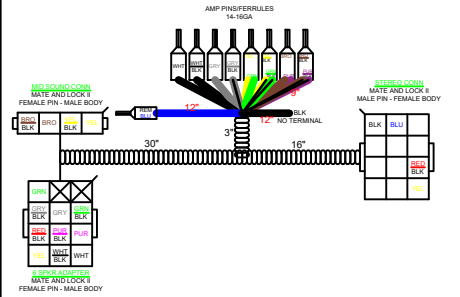

## 6 SPKR + 2 ARCH + 2 CANS

PREMIUM SOUND 6 SPKR W/ARCH:  
6 SG SPKRS + 2 ARCH + 2 CANISTER, SG SUBWOOFER

RA-770, 8CH AMP  
MONOBLOCK AMP  
**POLARITY MUST BE REVERSED ON SG SUB**

FOR CAT/CAS CTP/CSP WITH 6 SPKRS STD AND AN  
ARCH AND CANS FOR 10 SPKRS TOTAL

129284 - 6 SPKR SOUND HRNS 2

129364 - SM80 6 SPKR SOUND HRNS 2

129342 - FUSION SG SUBWOOFER SHORT HRNS

129343 - FUSION SG SUBWOOFER LONG HRNS

129340 - ELW MID SOUND HARNESS

?????- ARCH & WALK-ON SPKR AMP HRNS