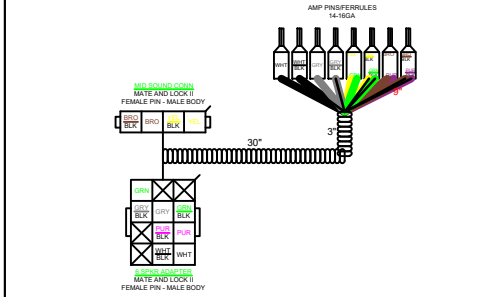

## 6 SPKR + 2 ARCH + 2 CANS

PREMIUM SOUND 6 SPKR W/ARCH:  
6 SG SPKRS + 2 ARCH + 2 CANISTER, SG SUBWOOFER

RA-770, 8CH AMP  
MONOBLOCK AMP  
**POLARITY MUST BE REVERSED ON SG SUB**

FOR CAT/CAS CTP/CSP WITH 6 SPKRS STD AND AN  
ARCH AND CANS FOR 10 SPKRS TOTAL

129284 - 6 SPKR SOUND HRNS 2

129364 - SM80 6 SPKR SOUND HRNS 2

129342 - FUSION SG SUBWOOFER SHORT HRNS

129343 - FUSION SG SUBWOOFER LONG HRNS

129340 - ELW MID SOUND HARNESS

?????- ARCH & WALK-ON SPKR AMP HRNS