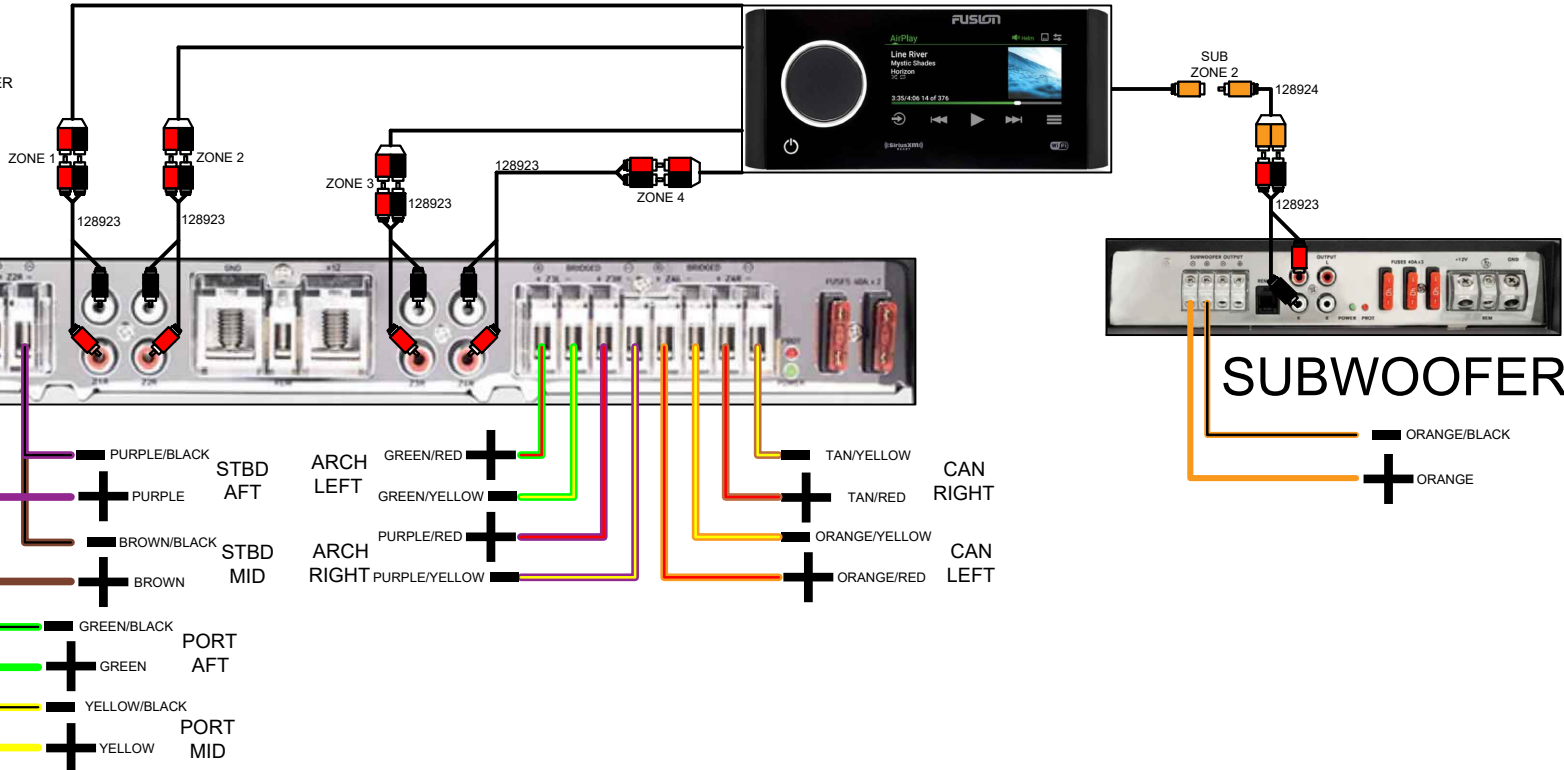

## 6 SPKR + 2 ARCH + 2 CANS

PREMIUM SOUND 6 SPKR W/ARCH:  
6 SG SPKRS + 2 ARCH + 2 CANISTER, SG SUBWOOFER

RA-770, 8CH AMP  
MONOBLOCK AMP  
**POLARITY MUST BE REVERSED ON SG SUB**

FOR CAT/CAS CTP/CSP WITH 6 SPKRS STD AND AN  
ARCH AND CANS FOR 10 SPKRS TOTAL

129284 - 6 SPKR SOUND HRNS 2

129364 - SM80 6 SPKR SOUND HRNS 2

129342 - FUSION SG SUBWOOFER SHORT HRNS

129343 - FUSION SG SUBWOOFER LONG HRNS

129340 - ELW MID SOUND HARNESS

?????- ARCH & WALK-ON SPKR AMP HRNS