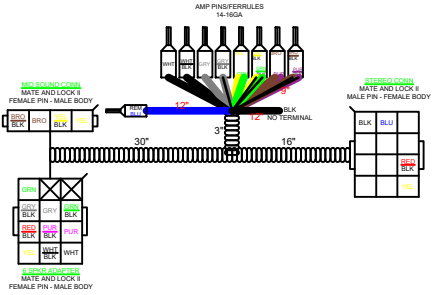

PSOUND7LVL8

6 SPKR + 2 ARCH + 2 CANS

PREMIUM SOUND 6 SPKR W/ARCH:
6 SG SPKRS + 2 ARCH + 2 CANISTER, SG SUBWOOFER

RA-770, 8CH AMP
MONOBLOCK AMP
POLARITY MUST BE REVERSED ON SG SUB

FOR CAT/CAS CTP/CSP WITH 6 SPKRS STD AND AN ARCH AND CANS FOR 10 SPKRS TOTAL

129284 - 6 SPKR SOUND HRNS 2

?????- ARCH & WALK-ON SPKR AMP HRNS

?????- CANISTER SPKR AMP HRNS

129281 - VRL MID SOUND HARNESS

129340 - ELW MID SOUND HARNESS