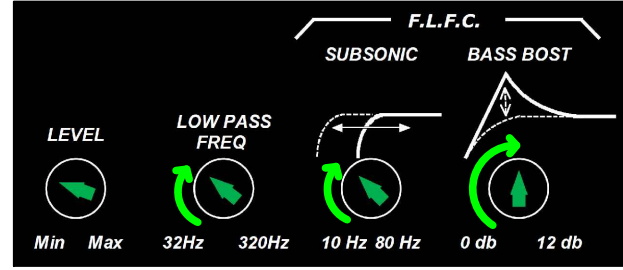

PSOUND7LVL8

6 SPKR + 2 ARCH + 2 CANS

PREMIUM SOUND 6 SPKR W/ARCH:
6 SG SPKRS + 2 ARCH + 2 CANISTER, SG SUBWOOFER

RA-770, 8CH AMP
MONOBLOCK AMP
POLARITY MUST BE REVERSED ON SG SUB

FOR CAT/CAS CTP/CSP WITH 6 SPKRS STD AND AN ARCH AND CANS FOR 10 SPKRS TOTAL

129284 - 6 SPKR SOUND HRNS 2

?????- ARCH & WALK-ON SPKR AMP HRNS

?????- CANISTER SPKR AMP HRNS

129281 - VRL MID SOUND HARNESS

129340 - ELW MID SOUND HARNESS