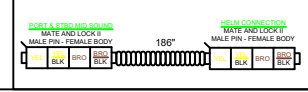

129284 - 6 SPKR SOUND HRNS 2

?????- ARCH & WALK-ON SPKR AMP HRNS

?????- CANISTER SPKR AMP HRNS

129281 - VRL MID SOUND HARNESS

129340 - ELW MID SOUND HARNESS