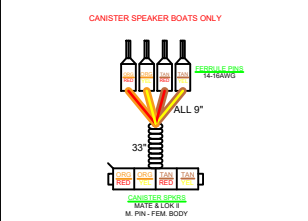

PSOUND7LVL8

6 SPKR + 2 ARCH + 2 CANS

PREMIUM SOUND 6 SPKR W/ARCH:
6 SG SPKRS + 2 ARCH + 2 CANISTER, SG SUBWOOFER

RA-770, 8CH AMP
MONOBLOCK AMP
POLARITY MUST BE REVERSED ON SG SUB

FOR CAT/CAS CTP/CSP WITH 6 SPKRS STD AND AN ARCH AND CANS FOR 10 SPKRS TOTAL

129284 - 6 SPKR SOUND HRNS 2

?????- ARCH & WALK-ON SPKR AMP HRNS

?????- CANISTER SPKR AMP HRNS

129281 - VRL MID SOUND HARNESS

129340 - ELW MID SOUND HARNESS