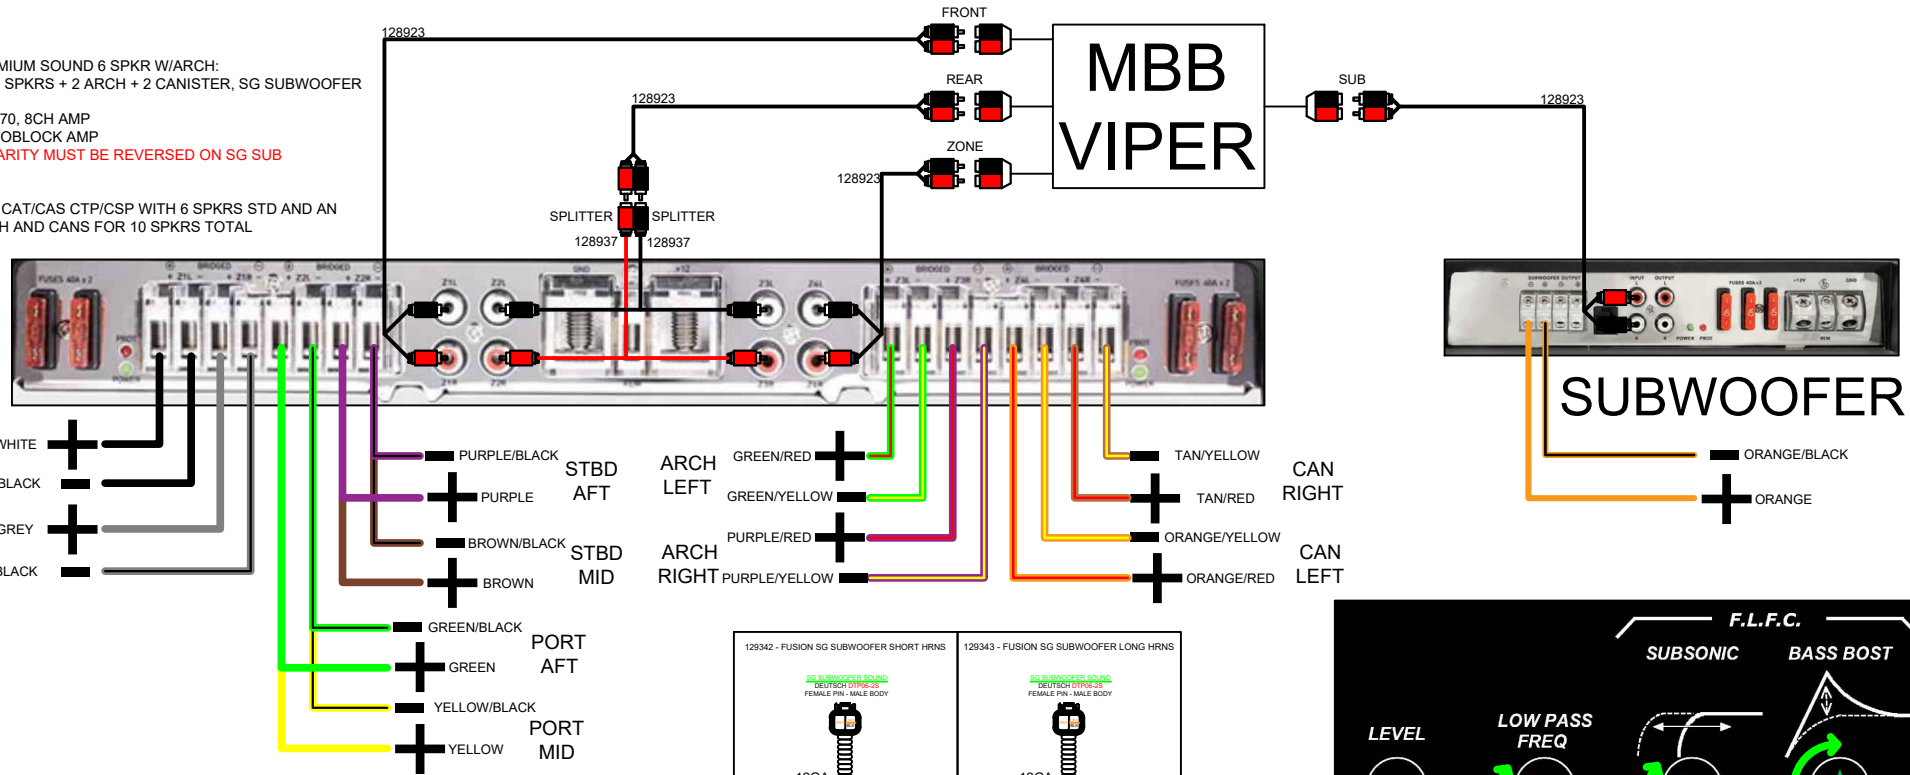

PSOUND7LVL8

6 SPKR + 2 ARCH + 2 CANS

PREMIUM SOUND 6 SPKR W/ARCH:
6 SG SPKRS + 2 ARCH + 2 CANISTER, SG SUBWOOFER

RA-770, 8CH AMP
MONOBLOCK AMP
POLARITY MUST BE REVERSED ON SG SUB

FOR CAT/CAS CTP/CSP WITH 6 SPKRS STD AND AN ARCH AND CANS FOR 10 SPKRS TOTAL

129284 - 6 SPKR SOUND HRNS 2

?????- ARCH & WALK-ON SPKR AMP HRNS

?????- CANISTER SPKR AMP HRNS

129281 - VRL MID SOUND HARNESS

129340 - ELW MID SOUND HARNESS