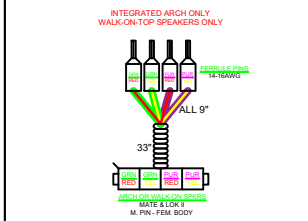

PSOUND7LVL8

6 SPKR + 2 ARCH + 2 CANS

PREMIUM SOUND 6 SPKR W/ARCH:
6 SG SPKRS + 2 ARCH + 2 CANISTER, SG SUBWOOFER

RA-770, 8CH AMP
MONOBLOCK AMP
POLARITY MUST BE REVERSED ON SG SUB

FOR CAT/CAS CTP/CSP WITH 6 SPKRS STD AND AN ARCH AND CANS FOR 10 SPKRS TOTAL

129284 - 6 SPKR SOUND HRNS 2

?????- ARCH & WALK-ON SPKR AMP HRNS

?????- CANISTER SPKR AMP HRNS

129281 - VRL MID SOUND HARNESS

129340 - ELW MID SOUND HARNESS