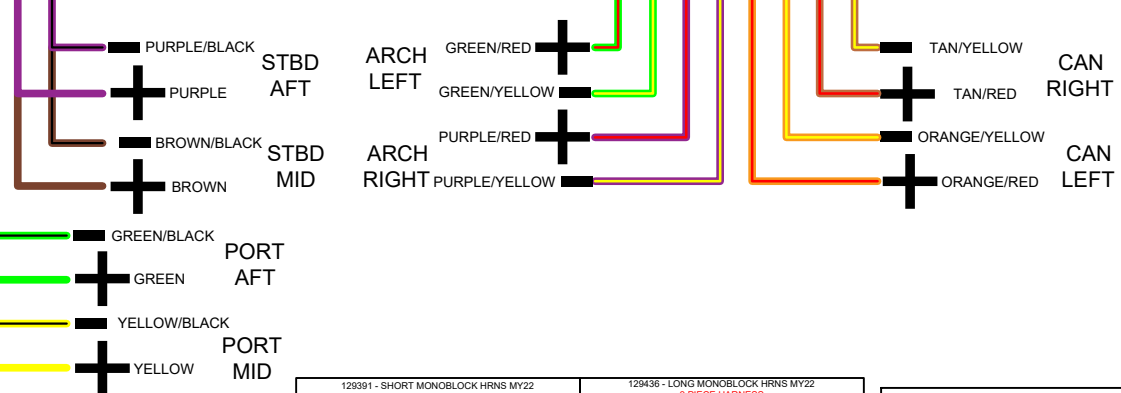

PSOUND7MY22

FOR EXC/GRT WITH GX TOWER AND CANS

FOR PREMIUM SOUND BOATS WITH 6 DECK LEVEL SPEAKERS, 2 INTEGRATED ARCH SPEAKERS & 2 CANISTER SPEAKERS
RA770, 8 SG SPEAKERS, SG SUBWOOFER, 2 CANISTER SPEAKERS, 8CH & MONOBLOCK AMP

PORT BOW
STBD BOW

SUBWOOFER

ORANGE/BLACK
ORANGE

REVERSE POLARITY FOR SUBWOOFER

129284 - SOUND HRNS 2 MY21 NOT FOR SM80/LVL9/LVL10