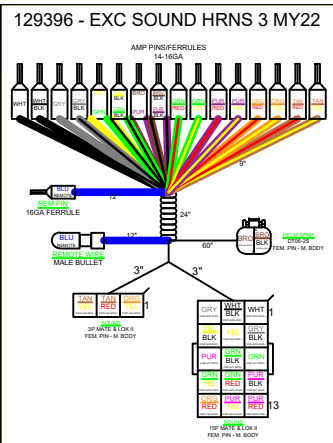

PSOUND7MY22

FOR EXC/GRT WITH GX TOWER AND CANS

FOR PREMIUM SOUND BOATS WITH 6 DECK LEVEL SPEAKERS, 2 INTEGRATED ARCH SPEAKERS & 2 CANISTER SPEAKERS
RA770, 8 SG SPEAKERS, SG SUBWOOFER, 2 CANISTER SPEAKERS, 8CH & MONOBLOCK AMP

PORT BOW
STBD BOW

SUBWOOFER

ORANGE/BLACK
ORANGE

REVERSE POLARITY FOR SUBWOOFER

129284 - SOUND HRNS 2 MY21 NOT FOR SM80/LVL9/LVL10