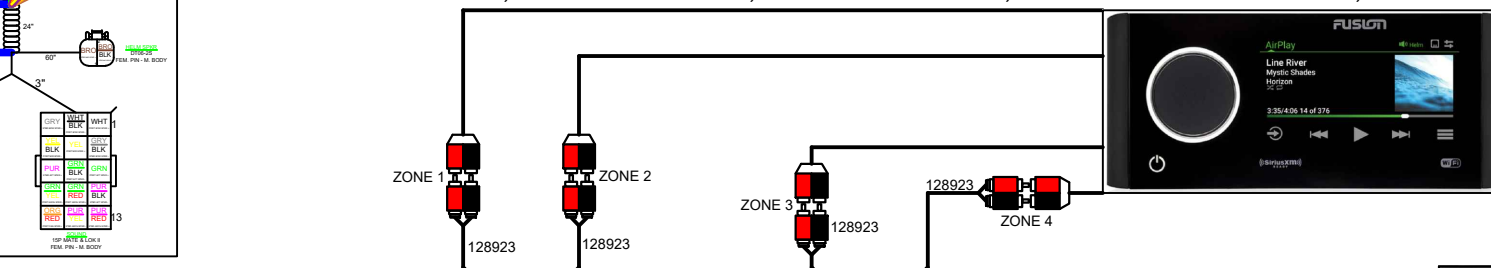

PSOUND7MY22

FOR EXC/GRT WITH GX TOWER AND CANS

FOR PREMIUM SOUND BOATS WITH 6 DECK LEVEL SPEAKERS, 2 INTEGRATED ARCH SPEAKERS & 2 CANISTER SPEAKERS
RA770, 8 SG SPEAKERS, SG SUBWOOFER, 2 CANISTER SPEAKERS, 8CH & MONOBLOCK AMP

PORT BOW
STBD BOW

SUBWOOFER

ORANGE/BLACK
ORANGE

REVERSE POLARITY FOR SUBWOOFER

129284 - SOUND HRNS 2 MY21 NOT FOR SM80/LVL9/LVL10