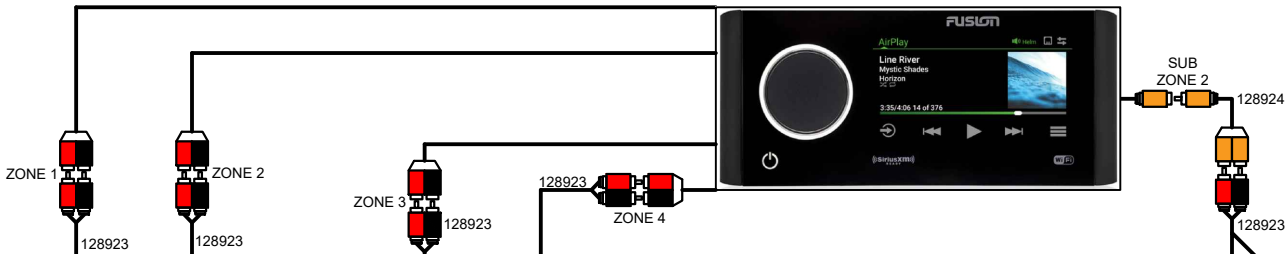

PSOUND7MY23

FOR EXC/GRT WITH GX TOWER AND CANS

FOR PREMIUM SOUND BOATS WITH 6 DECK LEVEL SPEAKERS, 2 INTEGRATED ARCH SPEAKERS & 2 XL SG CANS
RA770, 8 SG SPEAKERS, SG SUBWOOFER, 2 CANISTER SPEAKERS, 8CH & MONOBLOCK AMP

SUBWOOFER

PORT BOW
STBD BOW

REVERSE POLARITY FOR SUBWOOFER

129284 - SOUND HRNS 2 MY21 NOT FOR SM80/LVL9/LVL10

129364 - SM80/LVL9/LVL10 SOUND HRNS 2 MY21