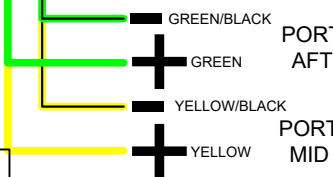

PSOUND7MY23

FOR EXC/GRT WITH GX TOWER AND CANS

FOR PREMIUM SOUND BOATS WITH 6 DECK LEVEL SPEAKERS, 2 INTEGRATED ARCH SPEAKERS & 2 XL SG CANS
RA770, 8 SG SPEAKERS, SG SUBWOOFER, 2 CANISTER SPEAKERS, 8CH & MONOBLOCK AMP

SUBWOOFER

PORT BOW
STBD BOW

REVERSE POLARITY FOR SUBWOOFER

129284 - SOUND HRNS 2 MY21 NOT FOR SM80/LVL9/LVL10

129364 - SM80/LVL9/LVL10 SOUND HRNS 2 MY21