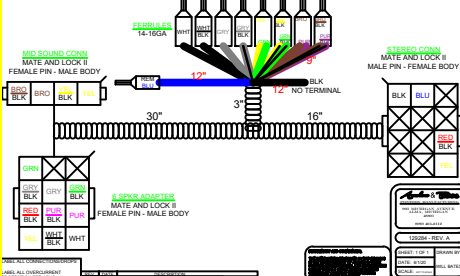

PSOUND7MY23

FOR EXC/GRT WITH GX TOWER AND CANS

FOR PREMIUM SOUND BOATS WITH 6 DECK LEVEL SPEAKERS, 2 INTEGRATED ARCH SPEAKERS & 2 XL SG CANS
RA770, 8 SG SPEAKERS, SG SUBWOOFER, 2 CANISTER SPEAKERS, 8CH & MONOBLOCK AMP

SUBWOOFER

PORT BOW
STBD BOW

REVERSE POLARITY FOR SUBWOOFER

129284 - SOUND HRNS 2 MY21 NOT FOR SM80/LVL9/LVL10

129364 - SM80/LVL9/LVL10 SOUND HRNS 2 MY21