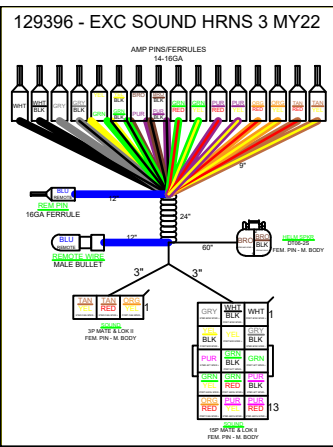

PSOUND7MY23

FOR EXC/GRT WITH GX TOWER AND CANS

FOR PREMIUM SOUND BOATS WITH 6 DECK LEVEL SPEAKERS, 2 INTEGRATED ARCH SPEAKERS & 2 XL SG CANS
RA770, 8 SG SPEAKERS, SG SUBWOOFER, 2 CANISTER SPEAKERS, 8CH & MONOBLOCK AMP

SUBWOOFER

PORT BOW
STBD BOW

REVERSE POLARITY FOR SUBWOOFER

129284 - SOUND HRNS 2 MY21 NOT FOR SM80/LVL9/LVL10

129364 - SM80/LVL9/LVL10 SOUND HRNS 2 MY21