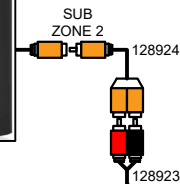

PSOUND7MY23

FOR EXC/GRT WITH GX TOWER AND CANS

FOR PREMIUM SOUND BOATS WITH 6 DECK LEVEL SPEAKERS, 2 INTEGRATED ARCH SPEAKERS & 2 XL SG CANS
RA770, 8 SG SPEAKERS, SG SUBWOOFER, 2 CANISTER SPEAKERS, 8CH & MONOBLOCK AMP

SUBWOOFER

PORT BOW
STBD BOW

REVERSE POLARITY FOR SUBWOOFER

129284 - SOUND HRNS 2 MY21 NOT FOR SM80/LVL9/LVL10

129364 - SM80/LVL9/LVL10 SOUND HRNS 2 MY21