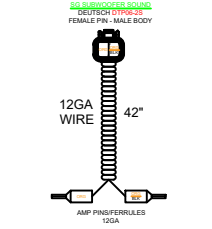

PSOUND8

6 SPKR + 2 CANS (SPORT ARCH WITH CANS)

PREMIUM SOUND 6 SPKR + 2 CANS:

- 6 SG SPKRS + 2 CANS
- SG SUBWOOFER
- RA-770
- 8CH AMP + MONOBLOCK AMP
- ***POLARITY MUST BE REVERSED ON SG SUB***

VRL & ELW DECO SPORT ARCH + CANS ONLY

129367 - 6 SPKR SOUND HRNS 3

129368 - SM80 6 SPKR SOUND HRNS 3

129342 - FUSION SG SUBWOOFER SHORT HRNS

129343 - FUSION SG SUBWOOFER LONG HRNS

129340 - ELW MID SOUND HARNESS

?????- CANISTER SPKR AMP HRNS