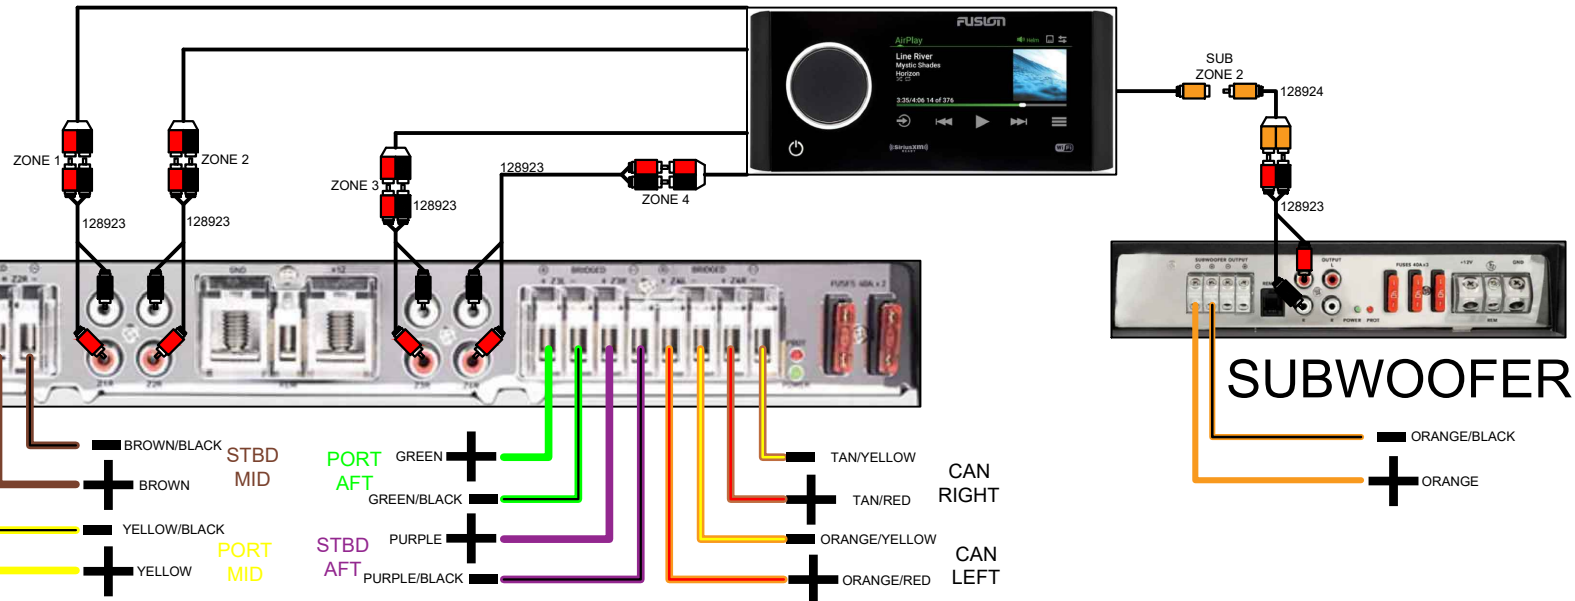

PSOUND8

6 SPKR + 2 CANS (SPORT ARCH WITH CANS)

PREMIUM SOUND 6 SPKR + 2 CANS:

- 6 SG SPKRS + 2 CANS
- SG SUBWOOFER
- RA-770
- 8CH AMP + MONOBLOCK AMP
- ***POLARITY MUST BE REVERSED ON SG SUB***

VRL & ELW DECO SPORT ARCH + CANS ONLY

129367 - 6 SPKR SOUND HRNS 3

129368 - SM80 6 SPKR SOUND HRNS 3

129342 - FUSION SG SUBWOOFER SHORT HRNS

129343 - FUSION SG SUBWOOFER LONG HRNS

129340 - ELW MID SOUND HARNESS

?????- CANISTER SPKR AMP HRNS