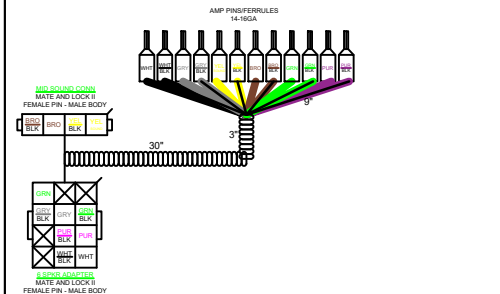

PSOUND8

6 SPKR + 2 CANS (SPORT ARCH WITH CANS)

PREMIUM SOUND 6 SPKR + 2 CANS:

- 6 SG SPKRS + 2 CANS
- SG SUBWOOFER
- RA-770
- 8CH AMP + MONOBLOCK AMP
- ***POLARITY MUST BE REVERSED ON SG SUB***

VRL & ELW DECO SPORT ARCH + CANS ONLY

129367 - 6 SPKR SOUND HRNS 3

129368 - SM80 6 SPKR SOUND HRNS 3

129342 - FUSION SG SUBWOOFER SHORT HRNS

129343 - FUSION SG SUBWOOFER LONG HRNS

129340 - ELW MID SOUND HARNESS

?????- CANISTER SPKR AMP HRNS