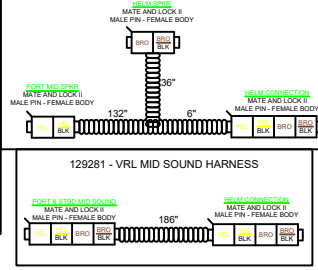

PSOUND8

6 SPKR + 2 CANS (SPORT ARCH WITH CANS)

PREMIUM SOUND 6 SPKR + 2 CANS:

- 6 SG SPKRS + 2 CANS
- SG SUBWOOFER
- RA-770
- 8CH AMP + MONOBLOCK AMP
- ***POLARITY MUST BE REVERSED ON SG SUB***

VRL & ELW DECO SPORT ARCH + CANS ONLY

129367 - 6 SPKR SOUND HRNS 3

129368 - SM80 6 SPKR SOUND HRNS 3

129342 - FUSION SG SUBWOOFER SHORT HRNS

129343 - FUSION SG SUBWOOFER LONG HRNS

129340 - ELW MID SOUND HARNESS

?????- CANISTER SPKR AMP HRNS