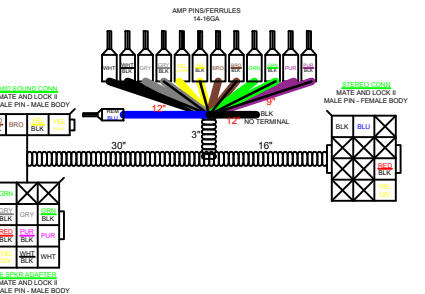

PSOUND8

6 SPKR + 2 CANS (SPORT ARCH WITH CANS)

PREMIUM SOUND 6 SPKR + 2 CANS:

- 6 SG SPKRS + 2 CANS
- SG SUBWOOFER
- RA-770
- 8CH AMP + MONOBLOCK AMP
- ***POLARITY MUST BE REVERSED ON SG SUB***

VRL & ELW DECO SPORT ARCH + CANS ONLY

129367 - 6 SPKR SOUND HRNS 3

129368 - SM80 6 SPKR SOUND HRNS 3

129342 - FUSION SG SUBWOOFER SHORT HRNS

129343 - FUSION SG SUBWOOFER LONG HRNS

129340 - ELW MID SOUND HARNESS

?????- CANISTER SPKR AMP HRNS