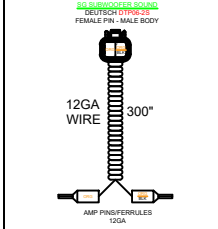

PSOUND8

6 SPKR + 2 CANS (SPORT ARCH WITH CANS)

PREMIUM SOUND 6 SPKR + 2 CANS:

- 6 SG SPKRS + 2 CANS
- SG SUBWOOFER
- RA-770
- 8CH AMP + MONOBLOCK AMP
- ***POLARITY MUST BE REVERSED ON SG SUB***

VRL & ELW DECO SPORT ARCH + CANS ONLY

129367 - 6 SPKR SOUND HRNS 3

129368 - SM80 6 SPKR SOUND HRNS 3

129342 - FUSION SG SUBWOOFER SHORT HRNS

129343 - FUSION SG SUBWOOFER LONG HRNS

129340 - ELW MID SOUND HARNESS

?????- CANISTER SPKR AMP HRNS