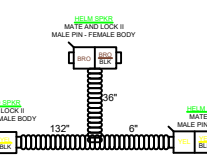

MBB VIPER

SUBWOOFER

129367 - 6 SPKR SOUND HRNS 3

129342 - FUSION SG SUBWOOFER SHORT HRNS

129340 - ELW MID SOUND HARNESS

129343 - FUSION SG SUBWOOFER LONG HRNS

129261 - VRL MID SOUND HARNESS

129383 - CANISTER SPKR AMP HRNS