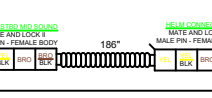

MBB VIPER

SUBWOOFER

129367 - 6 SPKR SOUND HRNS 3

129342 - FUSION SG SUBWOOFER SHORT HRNS

129340 - ELW MID SOUND HARNESS

129343 - FUSION SG SUBWOOFER LONG HRNS

129261 - VRL MID SOUND HARNESS

129383 - CANISTER SPKR AMP HRNS