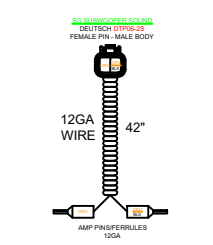

PSOUND8LVL8

6 SPKR + 2 CANS

PREMIUM SOUND 6 SPKR W/ARCH:
6 SG SPKRS + 2 CANISTER, SG SUBWOOFER

MEDALLION LEVEL 8 STEREO,
8CH & MONOBLOCK AMP

POLARITY MUST BE REVERSED ON SG SUB

VRL, CTP ELW/VRB DECO SPORT ARCH + CANS
ALSO FOR WAKETOON

MBB VIPER

SUBWOOFER

129367 - 6 SPKR SOUND HRNS 3

129342 - FUSION SG SUBWOOFER SHORT HRNS

129340 - ELW MID SOUND HARNESS

129343 - FUSION SG SUBWOOFER LONG HRNS

129261 - VRL MID SOUND HARNESS

129383 - CANISTER SPKR AMP HRNS