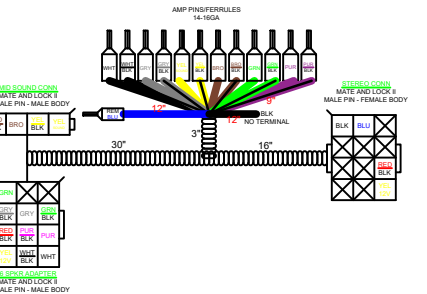

PSOUND8LVL8

6 SPKR + 2 CANS

PREMIUM SOUND 6 SPKR W/ARCH:
6 SG SPKRS + 2 CANISTER, SG SUBWOOFER

MEDALLION LEVEL 8 STEREO,
8CH & MONOBLOCK AMP

POLARITY MUST BE REVERSED ON SG SUB

VRL, CTP ELW/VRB DECO SPORT ARCH + CANS
ALSO FOR WAKETOON

MBB VIPER

SUBWOOFER

129367 - 6 SPKR SOUND HRNS 3

129342 - FUSION SG SUBWOOFER SHORT HRNS

129340 - ELW MID SOUND HARNESS

129343 - FUSION SG SUBWOOFER LONG HRNS

129261 - VRL MID SOUND HARNESS

129383 - CANISTER SPKR AMP HRNS