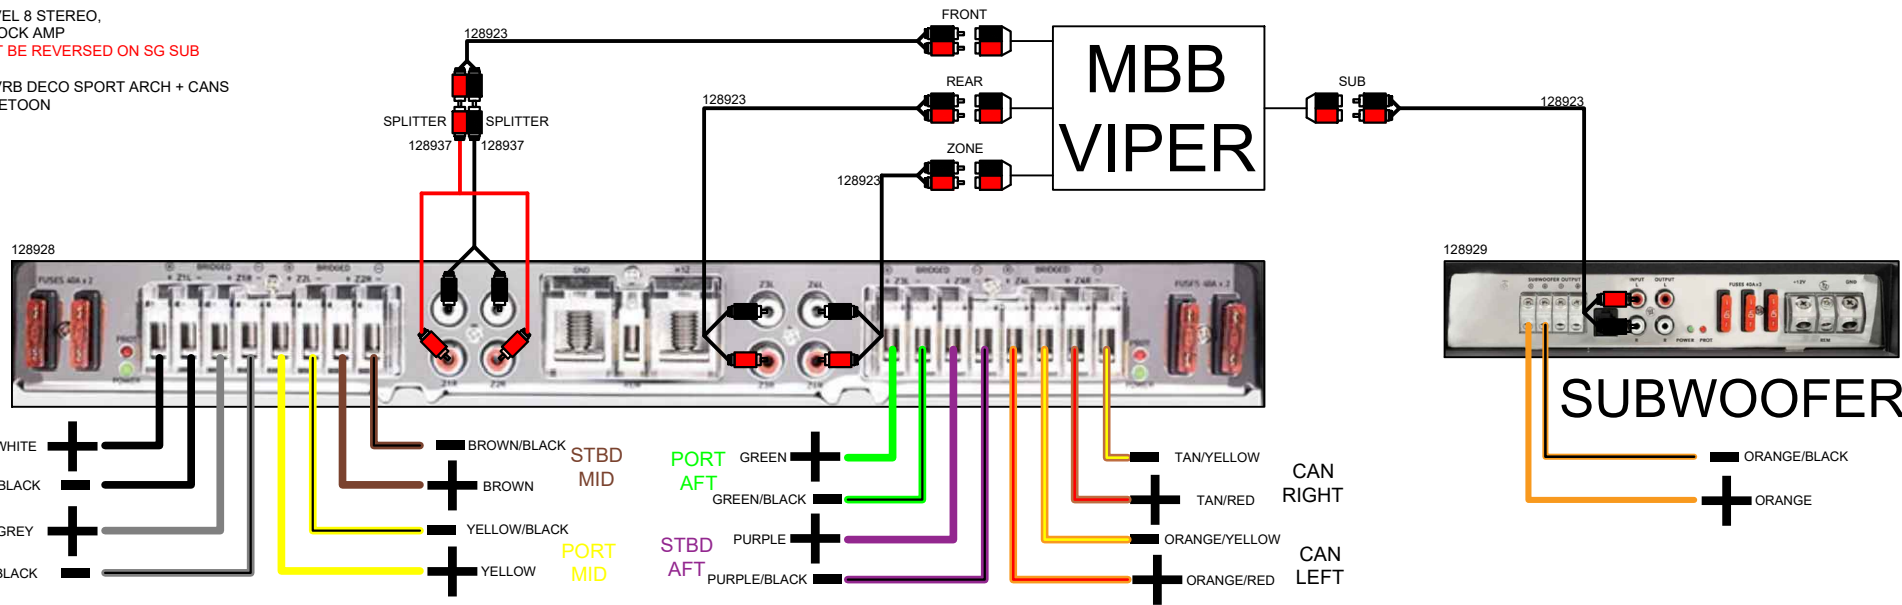

PSOUND8LVL8

6 SPKR + 2 CANS

PREMIUM SOUND 6 SPKR W/ARCH:
6 SG SPKRS + 2 CANISTER, SG SUBWOOFER

MEDALLION LEVEL 8 STEREO,
8CH & MONOBLOCK AMP

POLARITY MUST BE REVERSED ON SG SUB

VRL, CTP ELW/VRB DECO SPORT ARCH + CANS
ALSO FOR WAKETOON

MBB VIPER

SUBWOOFER

129367 - 6 SPKR SOUND HRNS 3

129342 - FUSION SG SUBWOOFER SHORT HRNS

129340 - ELW MID SOUND HARNESS

129343 - FUSION SG SUBWOOFER LONG HRNS

129261 - VRL MID SOUND HARNESS

129383 - CANISTER SPKR AMP HRNS