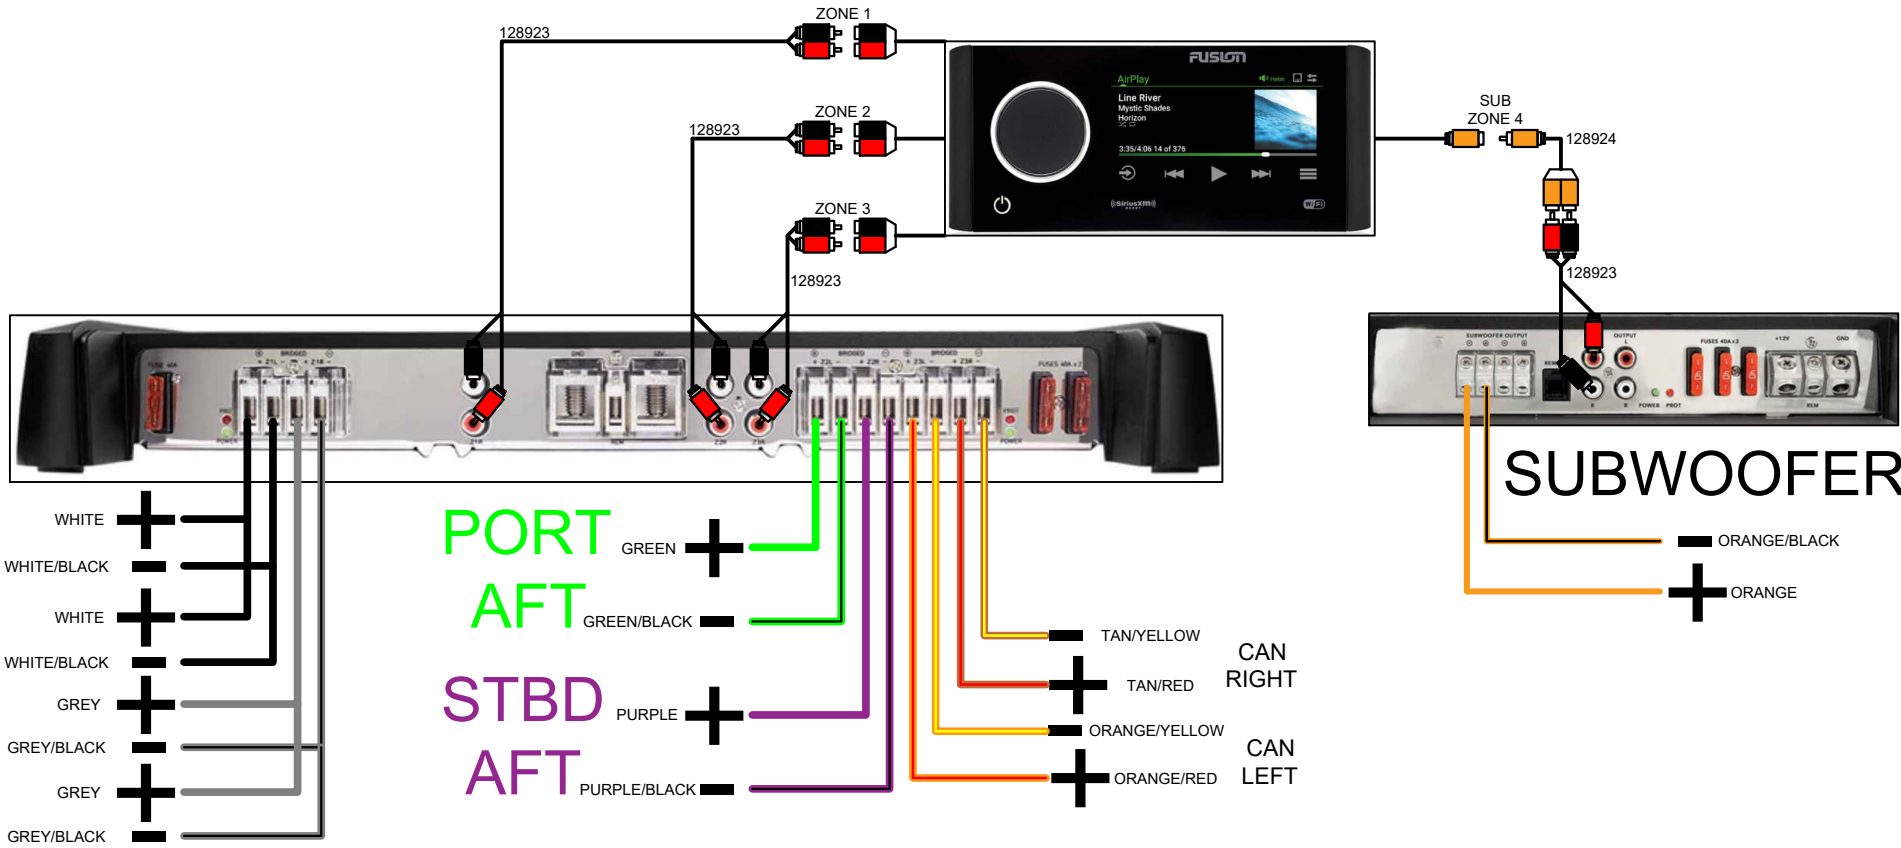

# PSOUND9

FOR PREMIUM SOUND BOATS WITH 6 DECK LEVEL SPEAKERS & 2 CANISTER SPEAKERS  
 DECK SPEAKER CONFIG: BOW & AFT ONLY - SEE PSOUND8 FOR ALTERNATE CONFIG  
 RA770, 6 SG SPEAKERS, SG SUBWOOFER, 2 CANISTER SPEAKERS, 6CH & MONOBLOCK AMP

129283 - SOUND HRNS 1 MY21

129285 - SM80/LVL9/LVL10 SOUND HRNS 1 MY21

129436 - LONG MONOBLOCK HRNS MY22 2 PIECE HARNESS

129391 - SHORT MONOBLOCK HRNS MY22

129383 - CANISTER SPKR AMP HRNS