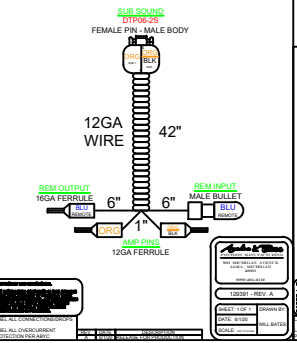

129283 - SOUND HRNS 1 MY21

129285 - SM80/LVL9/LVL10 SOUND HRNS 1 MY21

129436 - LONG MONOBLOCK HRNS MY22 2 PIECE HARNESS

129391 - SHORT MONOBLOCK HRNS MY22

129383 - CANISTER SPKR AMP HRNS