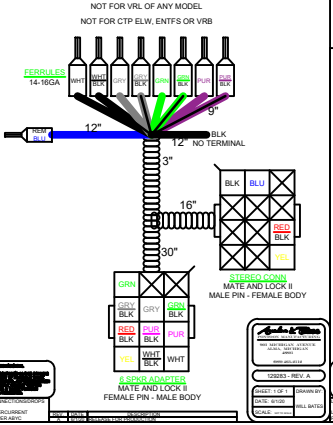

# PSOUND9

FOR PREMIUM SOUND BOATS WITH 6 DECK LEVEL SPEAKERS & 2 CANISTER SPEAKERS  
 DECK SPEAKER CONFIG: BOW & AFT ONLY - SEE PSOUND8 FOR ALTERNATE CONFIG  
 RA770, 6 SG SPEAKERS, SG SUBWOOFER, 2 CANISTER SPEAKERS, 6CH & MONOBLOCK AMP

129283 - SOUND HRNS 1 MY21

129285 - SM80/LVL9/LVL10 SOUND HRNS 1 MY21

129436 - LONG MONOBLOCK HRNS MY22 2 PIECE HARNESS

129391 - SHORT MONOBLOCK HRNS MY22

129383 - CANISTER SPKR AMP HRNS