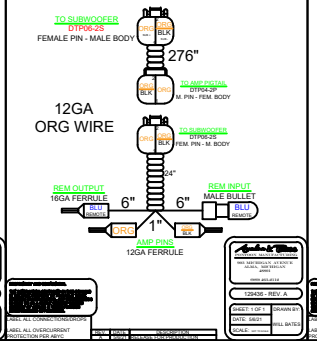

# PSOUND9

FOR PREMIUM SOUND BOATS WITH 6 DECK LEVEL SPEAKERS & 2 CANISTER SPEAKERS  
 DECK SPEAKER CONFIG: BOW & AFT ONLY - SEE PSOUND8 FOR ALTERNATE CONFIG  
 RA770, 6 SG SPEAKERS, SG SUBWOOFER, 2 CANISTER SPEAKERS, 6CH & MONOBLOCK AMP

129283 - SOUND HRNS 1 MY21

129285 - SM80/LVL9/LVL10 SOUND HRNS 1 MY21

129436 - LONG MONOBLOCK HRNS MY22 2 PIECE HARNESS

129391 - SHORT MONOBLOCK HRNS MY22

129383 - CANISTER SPKR AMP HRNS