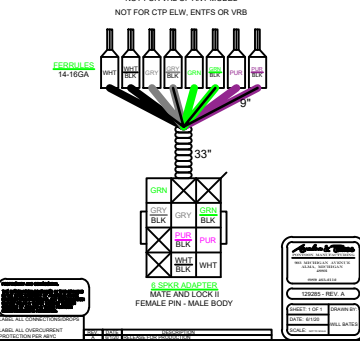

# PSOUND9

FOR PREMIUM SOUND BOATS WITH 6 DECK LEVEL SPEAKERS & 2 CANISTER SPEAKERS  
 DECK SPEAKER CONFIG: BOW & AFT ONLY - SEE PSOUND8 FOR ALTERNATE CONFIG  
 RA770, 6 SG SPEAKERS, SG SUBWOOFER, 2 CANISTER SPEAKERS, 6CH & MONOBLOCK AMP

129283 - SOUND HRNS 1 MY21

129285 - SM80/LVL9/LVL10 SOUND HRNS 1 MY21

129436 - LONG MONOBLOCK HRNS MY22 2 PIECE HARNESS

129391 - SHORT MONOBLOCK HRNS MY22

129383 - CANISTER SPKR AMP HRNS