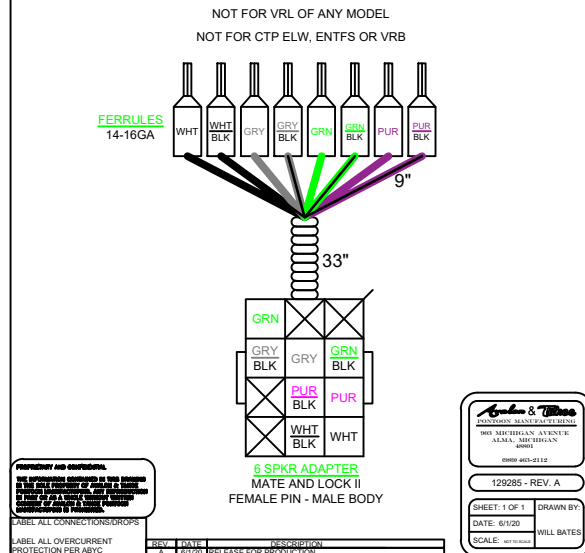

SILVERPLUS1MY23

ALL LSZ/LTZ FLOORPLANS **EXCEPT VRL**. **STD PACKAGE ON VRB**

RA210, 6 EL SPEAKERS, 4CH AMP

129285 - SM80/LVL9/LVL10 SOUND HRNS 1 MY21

129283 - SOUND HRNS 1 MY21