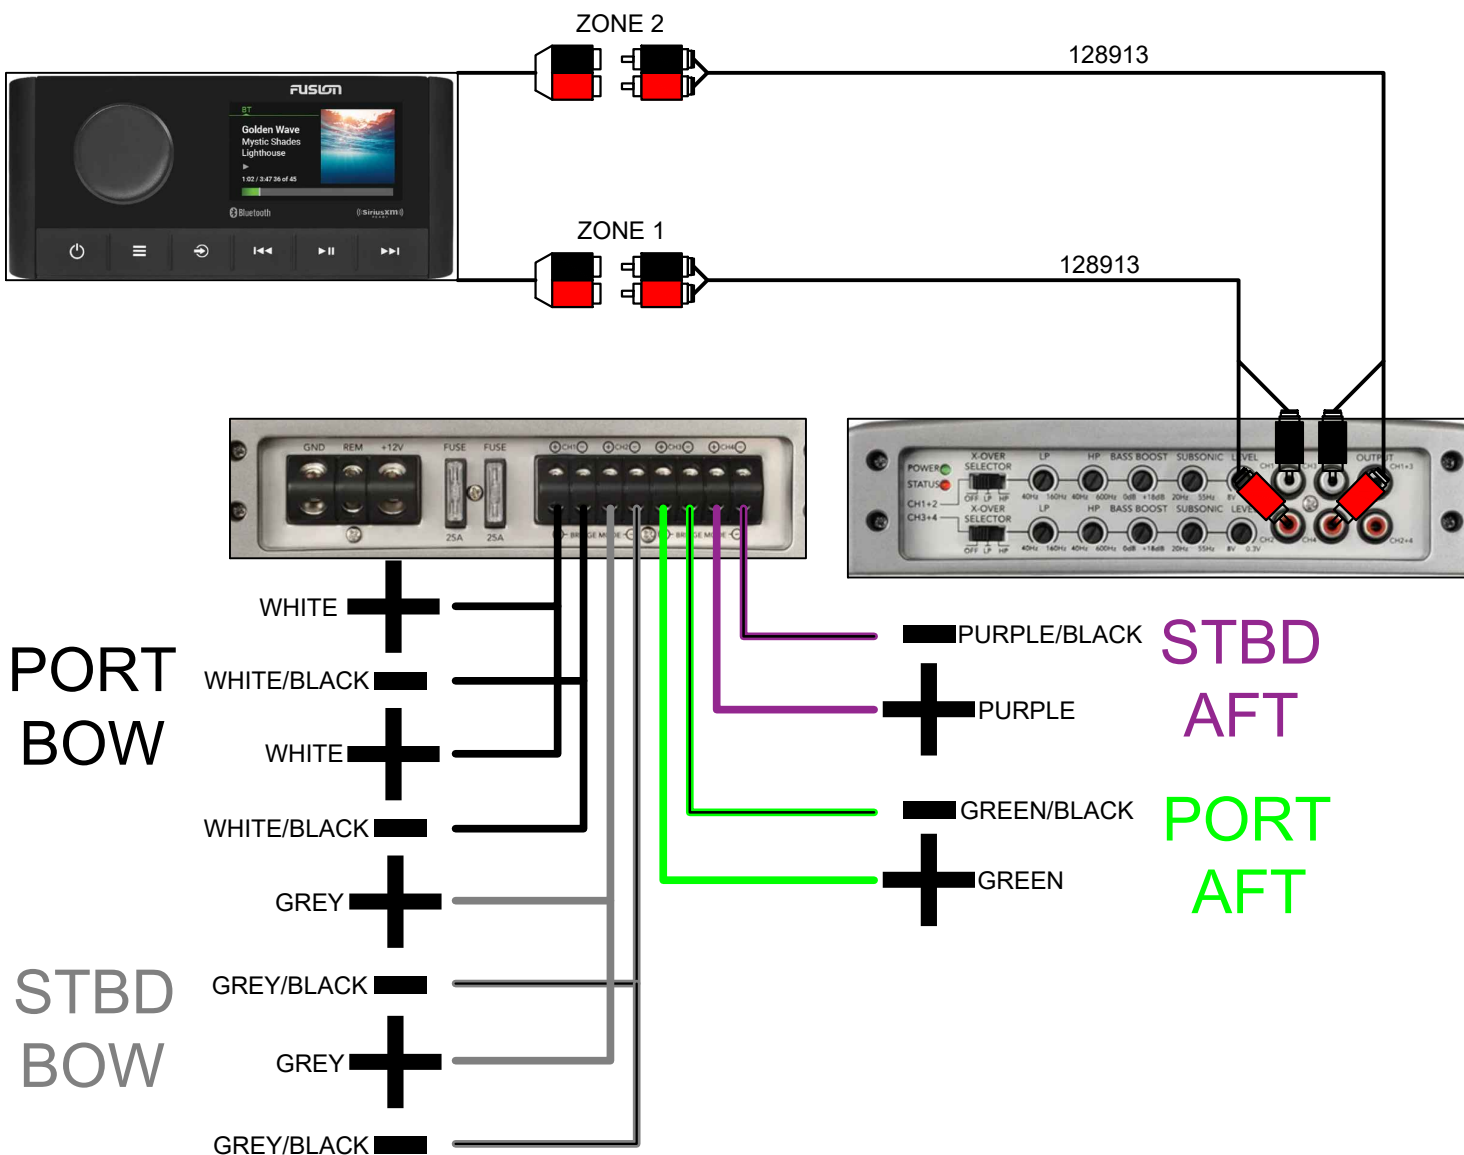

SILVERPLUS1MY23

ALL LSZ/LTZ FLOORPLANS **EXCEPT VRL**. **STD PACKAGE ON VRB**

RA210, 6 EL SPEAKERS, 4CH AMP

129285 - SM80/LVL9/LVL10 SOUND HRNS 1 MY21

129283 - SOUND HRNS 1 MY21