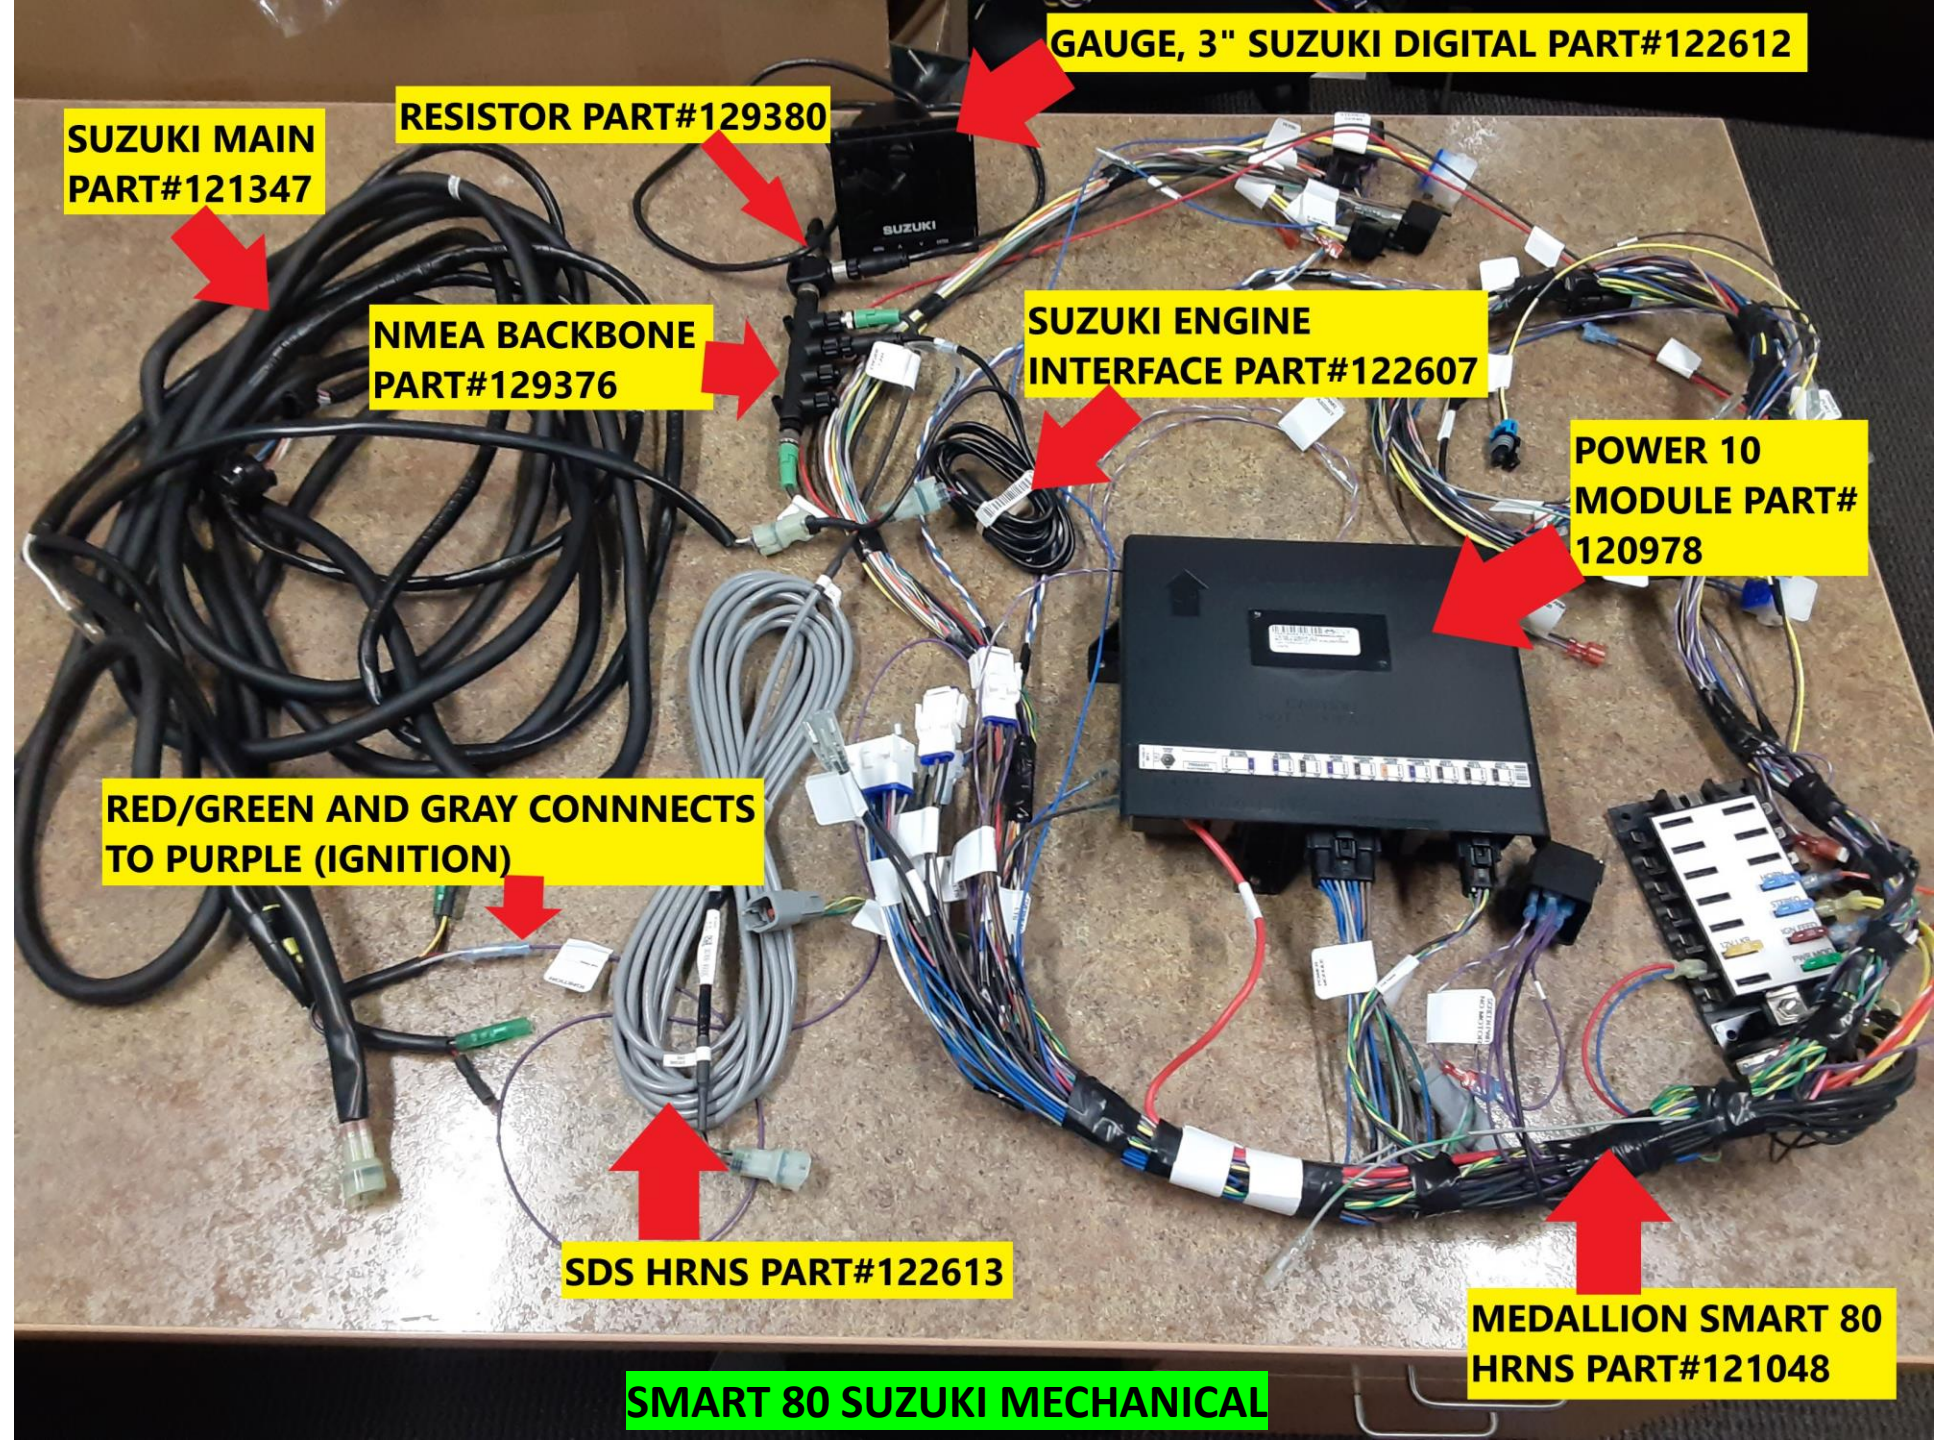

GAUGE, 3" SUZUKI DIGITAL PART#122612

**SUZUKI MAIN
PART#121347**

RESISTOR PART#129380

**NMEA BACKBONE
PART#129376**

**SUZUKI ENGINE
INTERFACE PART#122607**

**POWER 10
MODULE PART#
120978**

**RED/GREEN AND GRAY CONNNECTS
TO PURPLE (IGNITION)**

SDS HRNS PART#122613

**MEDALLION SMART 80
HRNS PART#121048**

SMART 80 SUZUKI MECHANICAL

**SMART 80 SUZUKI MECHANICAL
NMEA BACKBONE PART#129376**

ACC CAN

FUSION

**GAUGE, 3" SUZUKI
DIGITAL PART#122612**

RESISTOR PART#129380

GARMIN

**ENGINE
CAN**

ENGINE CAN

**SUZUKI ENGINE
INTERFACE
PART#122607**