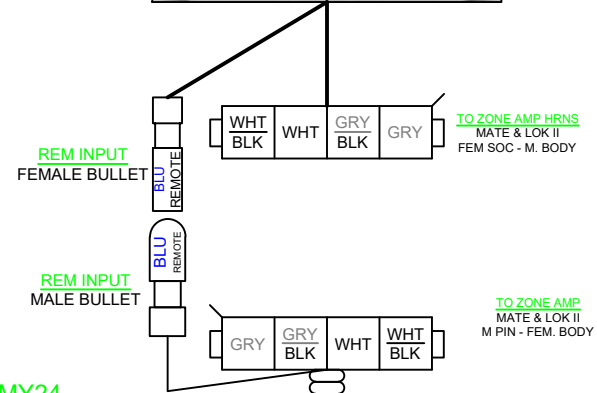

APOLLO ZONE AMP HRNS 1 MY24

129485

4 BOW 2 AFT HARNESS