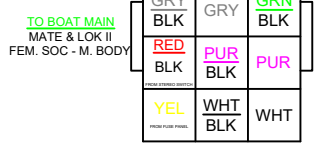

APOLLO ZONE AMP HRNS 1 MY24

129485

4 BOW 2 AFT HARNESS