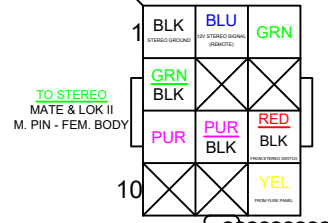

ZONE 2

128913

128933