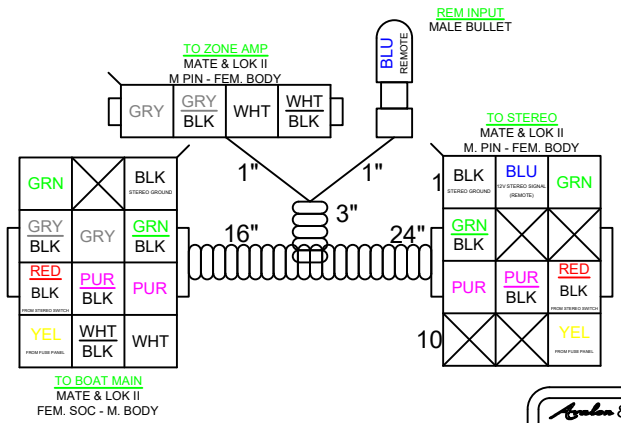

129485 - APOLLO SOUND HRNS 1 MY24

ANALOG DASH: LSZ/LTZ, VEN/SPT & VLS/VTX ONLY - 4 BOW, 2 AFT
NO FISHING MODELS