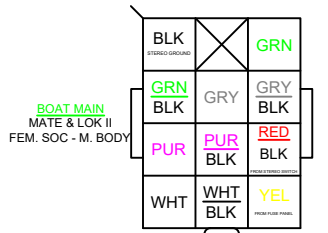

APOLLO ZONE AMP HRNS 1 MY24

129485

4 BOW 2 AFT HARNESS