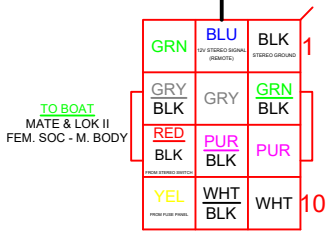

ZONE 2

128913

128933