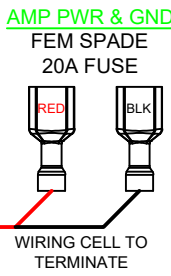

128964 APOLLO ZONE AMP